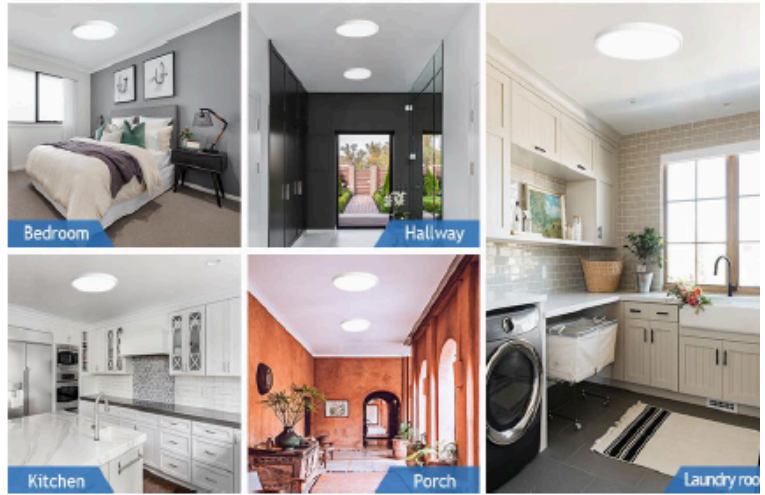

Sky Bright Regular 12"

Description:

Introducing our sleek LED Ceiling Surface Mount Light, a perfect blend of style and functionality. With its slim design, this light fixture seamlessly integrates into any space, fitting neatly on a standard ceiling junction box. It offers 3CCT tunable capability, allowing you to adjust the color temperature for the desired ambiance. Additionally, it is dimmable, giving you control over the brightness. Experience the perfect lighting solution that is both stylish and efficient.

Sky Bright Regular 12"

Wide Application

Sky Bright Regular 12"

Warm White

Neutral Light

Daylight White

Front light color temperature
3000K 4000K and 5000K adjustable