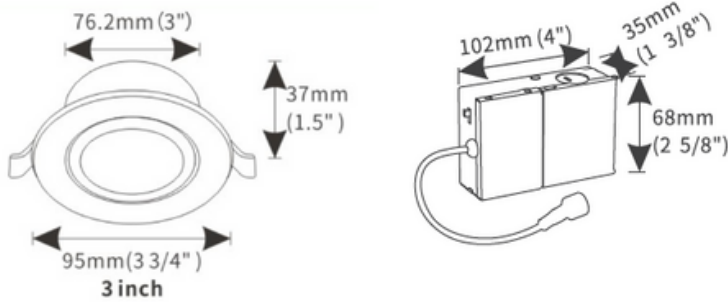

**LED GIMBALE DOWNLIGHT 3"**

**Description:**

This Gimbal Downlight is a 7 watt 3" lighting fixture for recess retrofit application. It is a high performance, easy to install residential grade downlight solution that offers good light output, energy efficiency and stream lined design, Suitable for damp locations

**Model:** DNLG0711035CBKLP

**Optical:**

CCT: 5CCT Tunable  
 Lumen out put: 560LM  
 Lumen Efficacy: 80LM/W  
 LED Type: COB  
 CRI: ≥80

**Electrical:**

Rated Power: 7W  
 Input voltage: 100-130V 60HZ  
 Beam angle: 36°

**LED GIMBALE DOWNLIGHT 3"**

**DRAWING**

**IINSTALLATION**

**LED GIMBALE DOWNLIGHT 3"**

**PHOTOMETRY**

Luminous Intensity Distribution Diagram - At 3000K:

Note: The Curves Indicate the illuminated Area and the Average illumination When the Luminaire is a Different Distance At 3000K