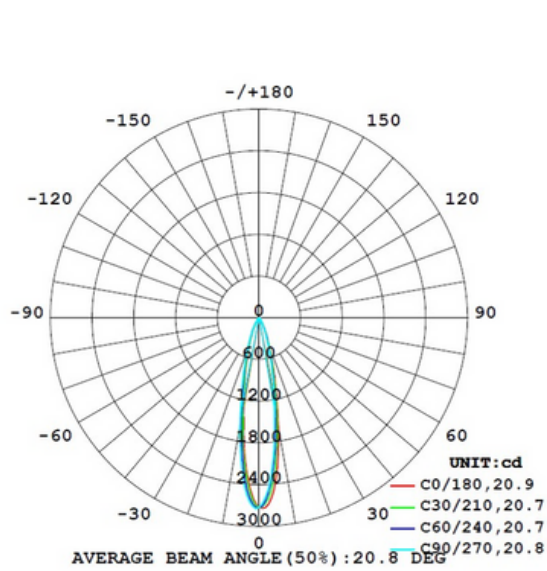

**Model:** DNLG0711035CBKLP

**Optical:**

CCT: 5CCT Tunable  
 Lumen out put: 560LM  
 Lumen Efficacy: 80LM/W  
 LED Type: COB  
 CRI: ≥80

**Electrical:**

Rated Power: 7W  
 Input voltage: 100-130V 60HZ  
 Beam angle: 36°

**LED GIMBALE DOWNLIGHT 3"**

**DRAWING**

**IINSTALLATION**

**LED GIMBALE DOWNLIGHT 3"**

**PHOTOMETRY**

Luminous Intensity Distribution Diagram - At 3000K:

Note: The Curves Indicate the illuminated Area and the Average illumination When the Luminaire is a Different Distance At 3000K