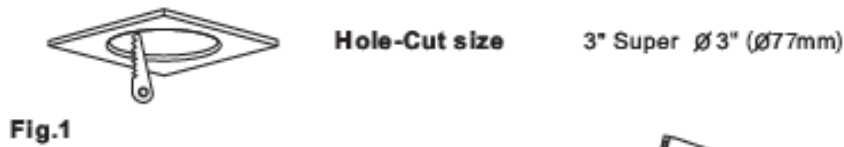

**LED GIMBALE DOWNLIGHT 3"**

**Description:**

This Gimbal Downlight is a 7 watt 3" lighting fixture for recess retrofit application. It is a high performance, easy to install residential grade downlight solution that offers good light output, energy efficiency and stream lined design, Suitable for damp locations

**Model:** DNLG0711035CBKLP

**Optical:**

CCT: 5CCT Tunable  
 Lumen out put: 560LM  
 Lumen Efficacy: 80LM/W  
 LED Type: COB  
 CRI: ≥80

**Electrical:**

Rated Power: 7W  
 Input voltage: 100-130V 60HZ  
 Beam angle: 36°

**LED GIMBALE DOWNLIGHT 3"**

**DRAWING**

**IINSTALLATION**

**LED GIMBALE DOWNLIGHT 3"**

**PHOTOMETRY**

Luminous Intensity Distribution Diagram - At 3000K:

Note: The Curves Indicate the illuminated Area and the Average illumination When the Luminaire is a Different Distance At 3000K