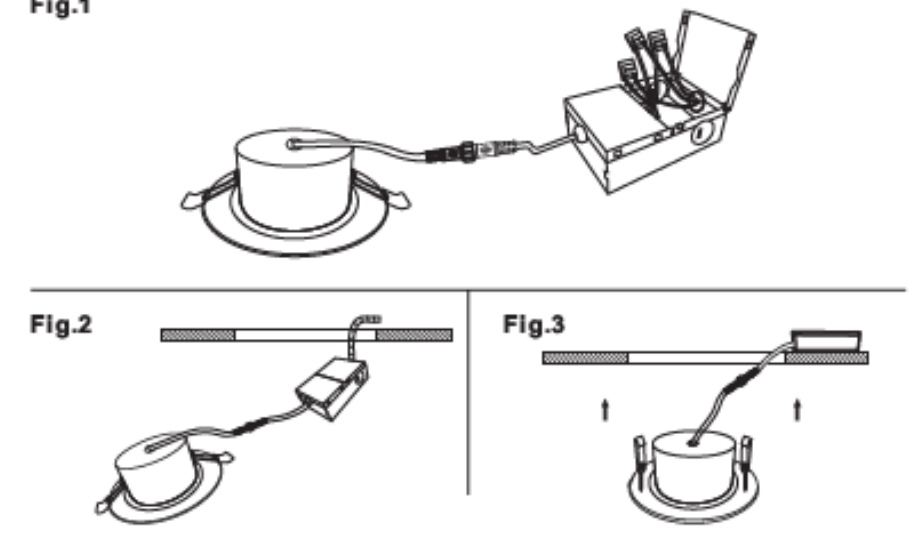

**LED GIMBALE DOWNLIGHT 3"**

**Description:**

This Gimbal Downlight is a 7 watt 3" lighting fixture for recess retrofit application. It is a high performance, easy to install residential grade downlight solution that offers good light output, energy efficiency and stream lined design, Suitable for damp locations

**Model:** DNLG0711035CBKLP

**Optical:**

CCT: 5CCT Tunable  
 Lumen out put: 560LM  
 Lumen Efficacy: 80LM/W  
 LED Type: COB  
 CRI: ≥80

**Electrical:**

Rated Power: 7W  
 Input voltage: 100-130V 60HZ  
 Beam angle: 36°

**LED GIMBALE DOWNLIGHT 3"**

**DRAWING**

**IINSTALLATION**

**LED GIMBALE DOWNLIGHT 3"**

**PHOTOMETRY**

Luminous Intensity Distribution Diagram - At 3000K:

Note: The Curves Indicate the illuminated Area and the Average illumination When the Luminaire is a Different Distance At 3000K