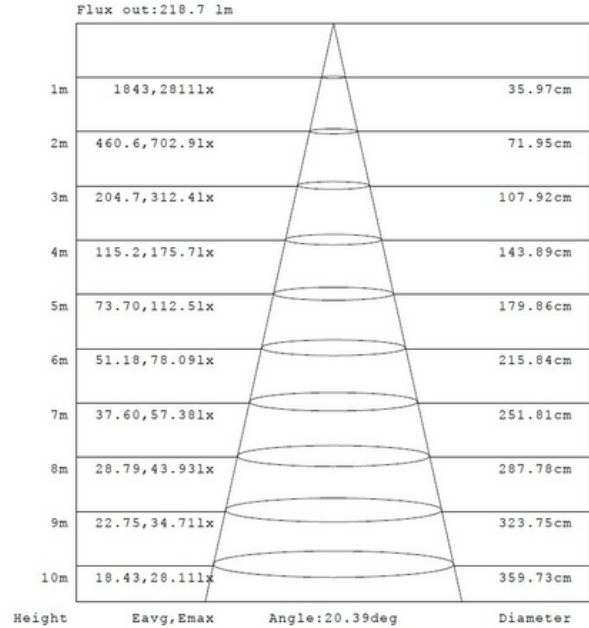

**Model:** DNLG0711035CBKLP

**Optical:**

CCT: 5CCT Tunable  
 Lumen out put: 560LM  
 Lumen Efficacy: 80LM/W  
 LED Type: COB  
 CRI: ≥80

**Electrical:**

Rated Power: 7W  
 Input voltage: 100-130V 60HZ  
 Beam angle: 36°

**LED GIMBALE DOWNLIGHT 3"**

**DRAWING**

**IINSTALLATION**

**LED GIMBALE DOWNLIGHT 3"**

**PHOTOMETRY**

Luminous Intensity Distribution Diagram - At 3000K:

Note: The Curves Indicate the illuminated Area and the Average illumination When the Luminaire is a Different Distance At 3000K