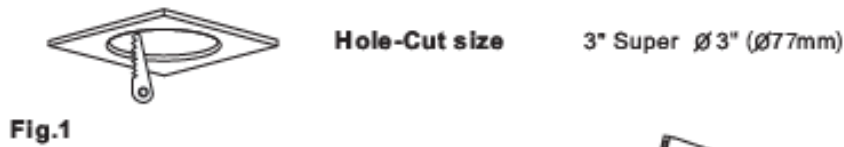

LED SQUARE GIMBALE DOWNLIGHT 3"

Description:

This square Gimbal Downlight is a 7 watt 3" lighting fixture for recess retrofit application. It is a high performance, easy to install residential grade downlight solution that offers good light output, energy efficiency and stream lined design, Suitable for damp locations

Model: DNLGS07C3205CWHLP

Optical:

CCT: 5CCT Tunable
Lumen out put: 560LM
Lumen Efficacy: 80LM/W
LED Type: COB
CRI: ≥80

Electrical:

Rated Power: 7W
Input voltage: 100-130V 60HZ
Beam angle: 36°

Life:

Lumen maintenance: 50,000 Hours
Warranty: 2 Years

General:

Dimmable Solution: 5%-100% dimming capability
IP: IP44
Operating temperature: -40°C~40°C(-4°F~105°F)
Finish color Availability: White, Black
Certification: ETL, Energy Star, FCC
Type: IC

LED SQUARE GIMBALE DOWNLIGHT 3"

DRAWING

IINSTALLATION

LED SQUARE GIMBALE DOWNLIGHT 3"

PHOTOMETRY

Luminous Intensity Distribution Diagram - At 3000K:

Note: The Curves Indicate the illuminated Area and the Average illumination When the Luminaire is a Different Distance At 3000K