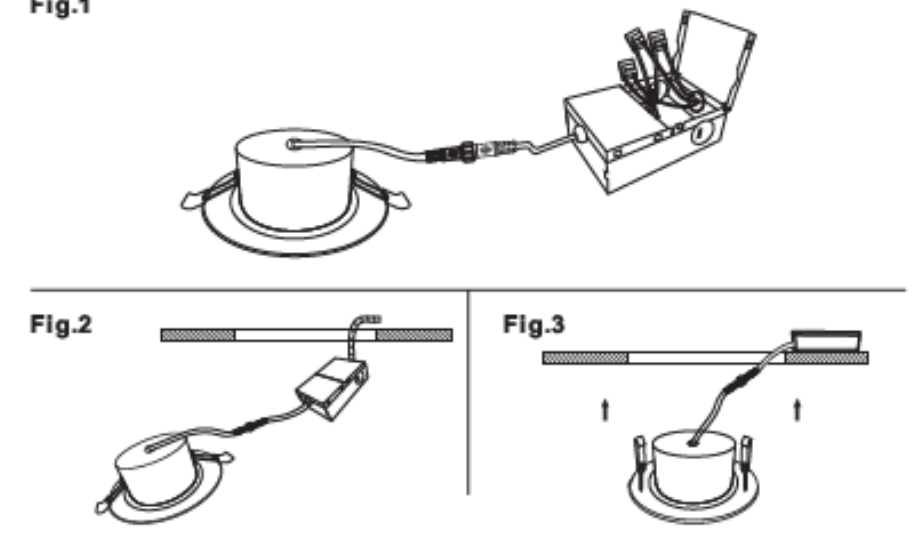

LED SQUARE GIMBALE DOWNLIGHT 3"

Description:

This square Gimbal Downlight is a 7 watt 3" lighting fixture for recess retrofit application. It is a high performance, easy to install residential grade downlight solution that offers good light output, energy efficiency and stream lined design, Suitable for damp locations

DRAWING

IINSTALLATION

LED SQUARE GIMBALE DOWNLIGHT 3"

PHOTOMETRY

Luminous Intensity Distribution Diagram - At 3000K:

Note: The Curves Indicate the illuminated Area and the Average illumination When the Luminaire is a Different Distance At 3000K