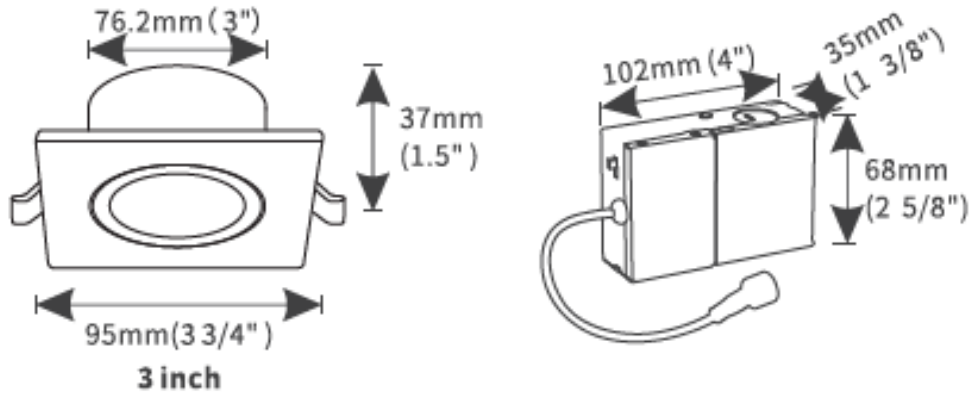

LED SQUARE GIMBALE DOWNLIGHT 3"

Description:

This square Gimbal Downlight is a 7 watt 3" lighting fixture for recess retrofit application. It is a high performance, easy to install residential grade downlight solution that offers good light output, energy efficiency and stream lined design, Suitable for damp locations

Model: DNLGS07C3205CWHLP

Optical:

CCT: 5CCT Tunable
Lumen out put: 560LM
Lumen Efficacy: 80LM/W
LED Type: COB
CRI: ≥80

Electrical:

Rated Power: 7W
Input voltage: 100-130V 60HZ
Beam angle: 36°

Life:

Lumen maintenance: 50,000 Hours
Warranty: 2 Years

General:

Dimmable Solution: 5%-100% dimming capability
IP: IP44
Operating temperature: -40°C~40°C(-4°F~105°F)
Finish color Availability: White, Black
Certification: ETL, Energy Star, FCC
Type: IC

LED SQUARE GIMBALE DOWNLIGHT 3"

DRAWING

IINSTALLATION

LED SQUARE GIMBALE DOWNLIGHT 3"

PHOTOMETRY

Luminous Intensity Distribution Diagram - At 3000K:

Note: The Curves Indicate the illuminated Area and the Average illumination When the Luminaire is a Different Distance At 3000K