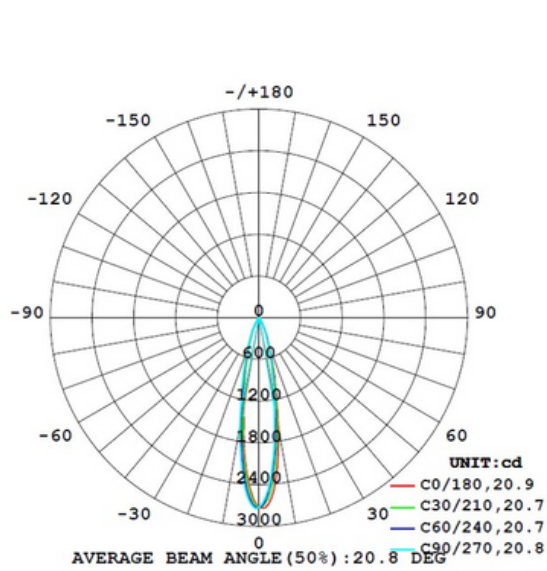

Model: DNLGS07C3205CWHLP

Optical:

CCT: 5CCT Tunable
Lumen out put: 560LM
Lumen Efficacy: 80LM/W
LED Type: COB
CRI: ≥80

Electrical:

Rated Power: 7W
Input voltage: 100-130V 60HZ
Beam angle: 36°

Life:

Lumen maintenance: 50,000 Hours
Warranty: 2 Years

DRAWING

IINSTALLATION

LED SQUARE GIMBALE DOWNLIGHT 3"

PHOTOMETRY

Luminous Intensity Distribution Diagram - At 3000K:

Note: The Curves Indicate the illuminated Area and the Average illumination When the Luminaire is a Different Distance At 3000K