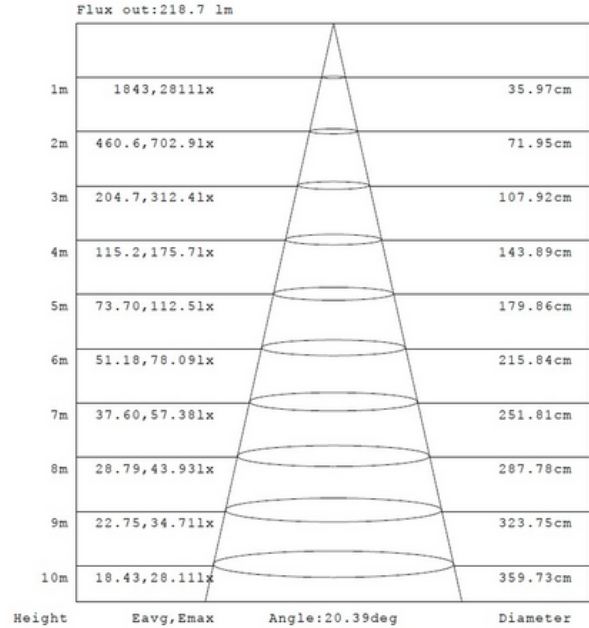

Model: DNLGS07C3205CWHLP

Optical:

CCT: 5CCT Tunable
Lumen out put: 560LM
Lumen Efficacy: 80LM/W
LED Type: COB
CRI: ≥80

Electrical:

Rated Power: 7W
Input voltage: 100-130V 60HZ
Beam angle: 36°

Life:

Lumen maintenance: 50,000 Hours
Warranty: 2 Years

DRAWING

IINSTALLATION

LED SQUARE GIMBALE DOWNLIGHT 3"

PHOTOMETRY

Luminous Intensity Distribution Diagram - At 3000K:

Note: The Curves Indicate the illuminated Area and the Average illumination When the Luminaire is a Different Distance At 3000K