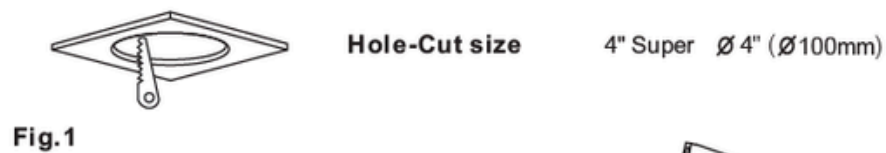

IINSTALLATION