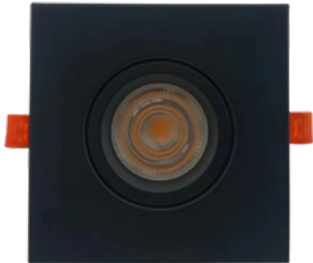

**LED SQUARE GIMBALE DOWNLIGHT 4"**

**Description:**

This square Gimbal Downlight is a 9 watt 4" lighting fixture for recess retrofit application. It is a high performance, easy to install residential grade downlight solution that offers good light output, energy efficiency and stream lined design, Suitable for damp locations

**Model: DNLGS0700035CBKLP**

**Optical:**

CCT:	5CCT Tunable
Lumen out put:	720LM
Lumen Efficacy:	80LM/W
LED Type:	COB
CRI:	≥80

**Electrical:**

Rated Power:	9W
Input voltage:	100-130V 60HZ
Beam angle:	15°/24°/36°