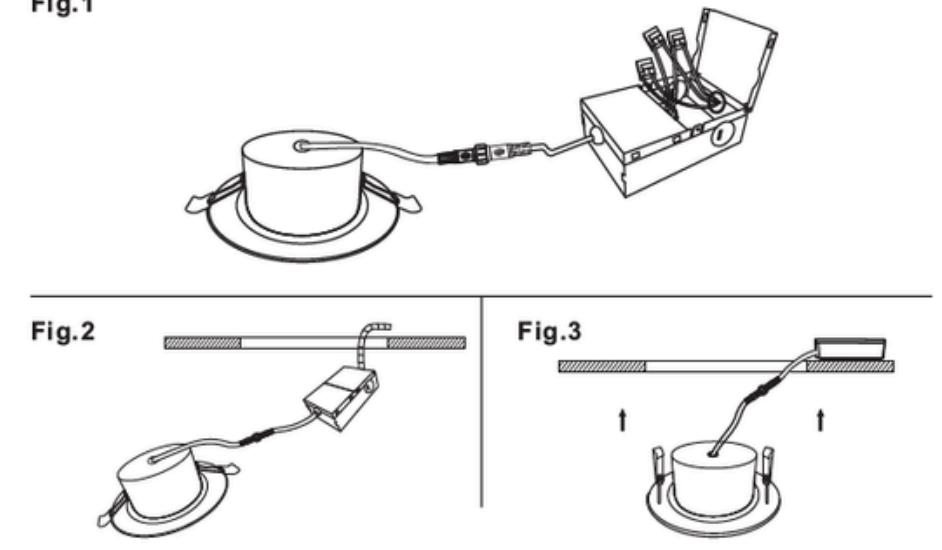

**LED SQUARE GIMBALE DOWNLIGHT 4"**

**Description:**

This square Gimbal Downlight is a 9 watt 4" lighting fixture for recess retrofit application. It is a high performance, easy to install residential grade downlight solution that offers good light output, energy efficiency and stream lined design, Suitable for damp locations

**Model: DNLGS0700035CBKLP**

**Optical:**

CCT:	5CCT Tunable
Lumen out put:	720LM
Lumen Efficacy:	80LM/W
LED Type:	COB
CRI:	≥80

**Electrical:**

Rated Power:	9W
Input voltage:	100-130V 60HZ
Beam angle:	15°/24°/36°

**LED SQUARE GIMBALE DOWNLIGHT 4"**

**DRAWING**

**IINSTALLATION**

**LED SQUARE GIMBALE DOWNLIGHT 4"**

**PHOTOMETRY**