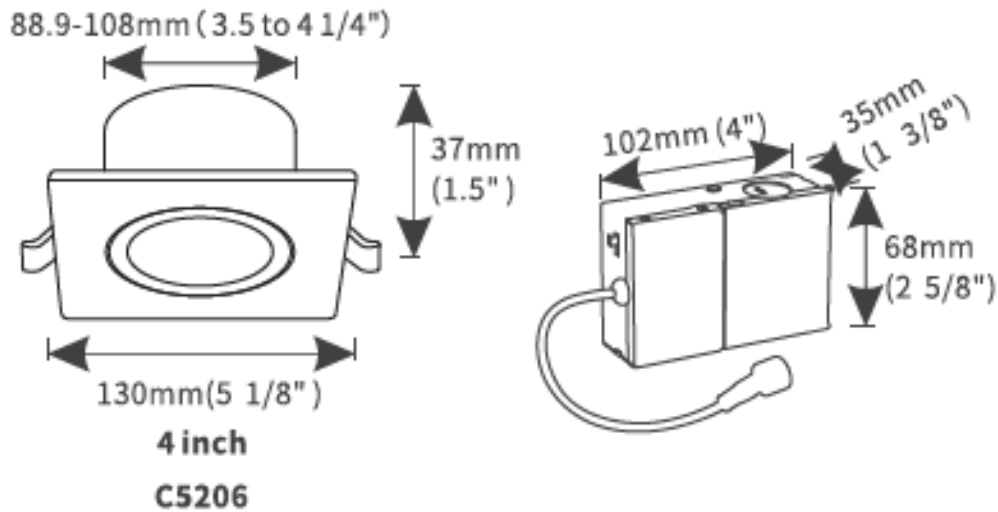

**LED SQUARE GIMBALE DOWNLIGHT 4"**

**Description:**

This square Gimbal Downlight is a 9 watt 4" lighting fixture for recess retrofit application. It is a high performance, easy to install residential grade downlight solution that offers good light output, energy efficiency and stream lined design, Suitable for damp locations

**Model: DNLGS0700035CBKLP**

**Optical:**

CCT:	5CCT Tunable
Lumen out put:	720LM
Lumen Efficacy:	80LM/W
LED Type:	COB
CRI:	≥80

**Electrical:**

Rated Power:	9W
Input voltage:	100-130V 60HZ
Beam angle:	15°/24°/36°

**LED SQUARE GIMBALE DOWNLIGHT 4"**

**DRAWING**

**IINSTALLATION**

**LED SQUARE GIMBALE DOWNLIGHT 4"**

**PHOTOMETRY**