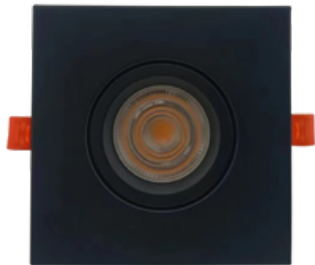

LED SQUARE GIMBALE DOWNLIGHT 4"

Description:

This square Gimbal Downlight is a 9 watt 4" lighting fixture for recess retrofit application. It is a high performance, easy to install residential grade downlight solution that offers good light output, energy efficiency and stream lined design, Suitable for damp locations

Model: DNLGS09C5205CWHLP

Optical:

CCT: 5CCT Tunable
Lumen out put: 720LM
Lumen Efficacy: 80LM/W
LED Type: COB
CRI: ≥80

Electrical:

Rated Power: 9W
Input voltage: 100-130V 60HZ
Beam angle: 15°/24°/36°

Life: