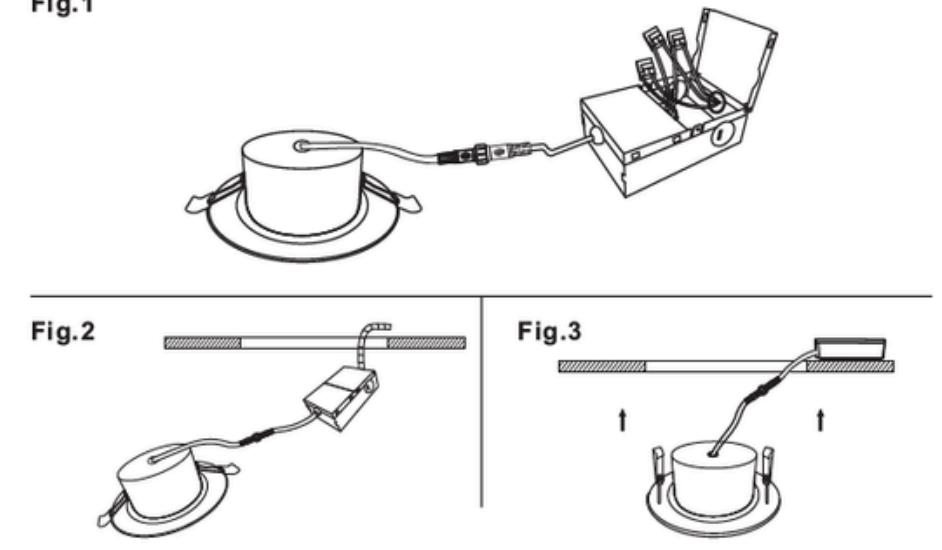

IINSTALLATION