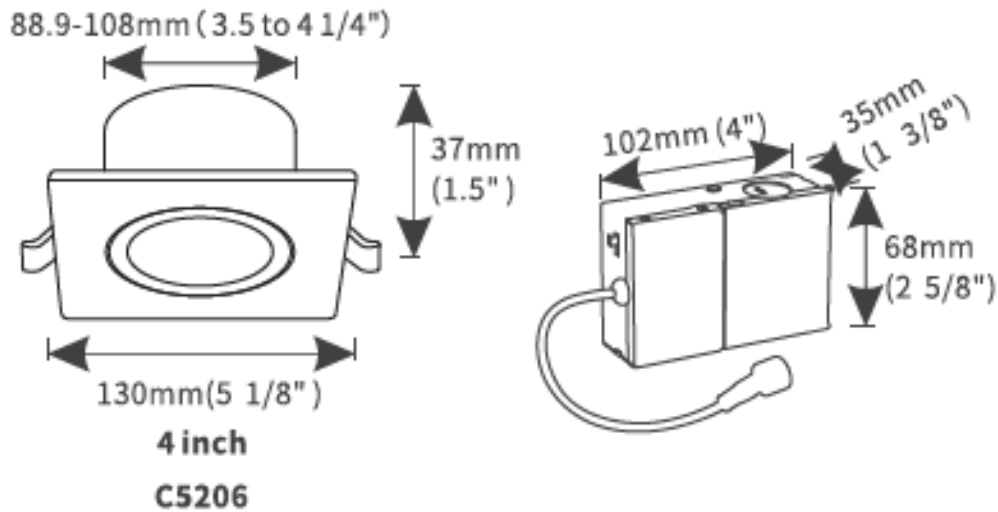

LED SQUARE GIMBALE DOWNLIGHT 4"

Description:

This square Gimbal Downlight is a 9 watt 4" lighting fixture for recess retrofit application. It is a high performance, easy to install residential grade downlight solution that offers good light output, energy efficiency and stream lined design, Suitable for damp locations

Model: DNLGS09C5205CWHLP

Optical:

CCT: 5CCT Tunable
Lumen out put: 720LM
Lumen Efficacy: 80LM/W
LED Type: COB
CRI: ≥80

Electrical:

Rated Power: 9W
Input voltage: 100-130V 60HZ
Beam angle: 15°/24°/36°

Life:

LED SQUARE GIMBALE DOWNLIGHT 4"

DRAWING

IINSTALLATION

LED SQUARE GIMBALE DOWNLIGHT 4"

PHOTOMETRY