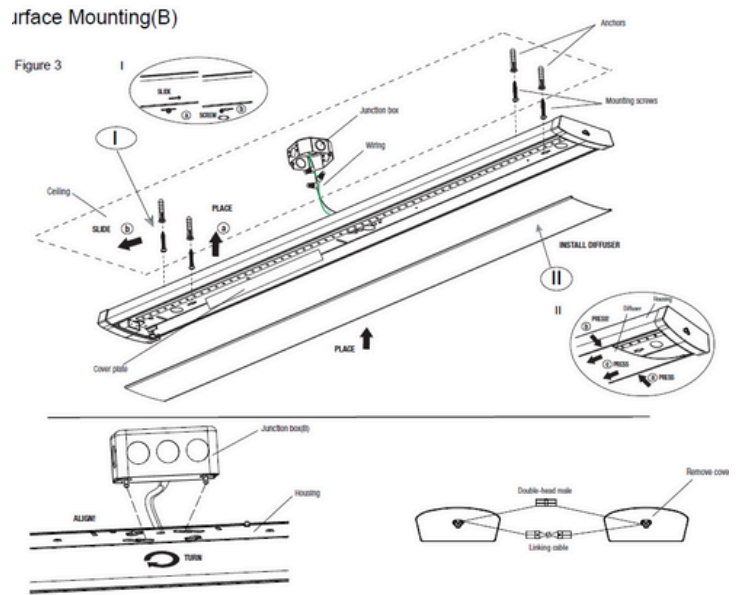

Clarro

Description:

An all-in-1, low-profile, linear and narrow wraparound with 9 possible color/lumen configurations standard. Comes with decorative endcaps with integrated link ability and a frosted diffuser providing widespread, uniform illumination. Ideal for many applications including corridors, kitchens, breakrooms, utility work areas and stairways. Color and Lumen Switching, Linkable Low Profile LED Wrap

INSTALLATION:

A-Surface Mounting:

B-Surface Mounting:

Suspension Mounting: