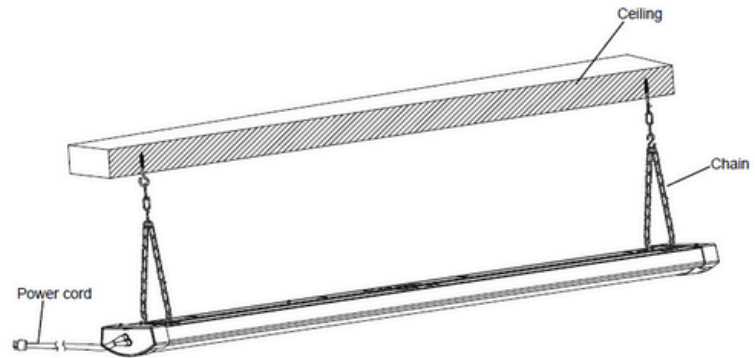

Clarro

Description:

An all-in-1, low-profile, linear and narrow wraparound with 9 possible color/lumen configurations standard. Comes with decorative endcaps with integrated link ability and a frosted diffuser providing widespread, uniform illumination. Ideal for many applications including corridors, kitchens, breakrooms, utility work areas and stairways. Color and Lumen Switching, Linkable Low Profile LED Wrap

Life:

Lifespan: 50,000 hours
 Warranty: 2 Years

General:

Dimmable Solution: 0-10V
 Applications: Offices /Hallways /Multipurpose Rooms

Dimensions	Length	Width	Depth
4FT	1210(47.6")	134.9(5.3")	54.4(2.1")

Clarro

INSTALLATION:

A-Surface Mounting:

B-Surface Mounting:

Suspension Mounting: