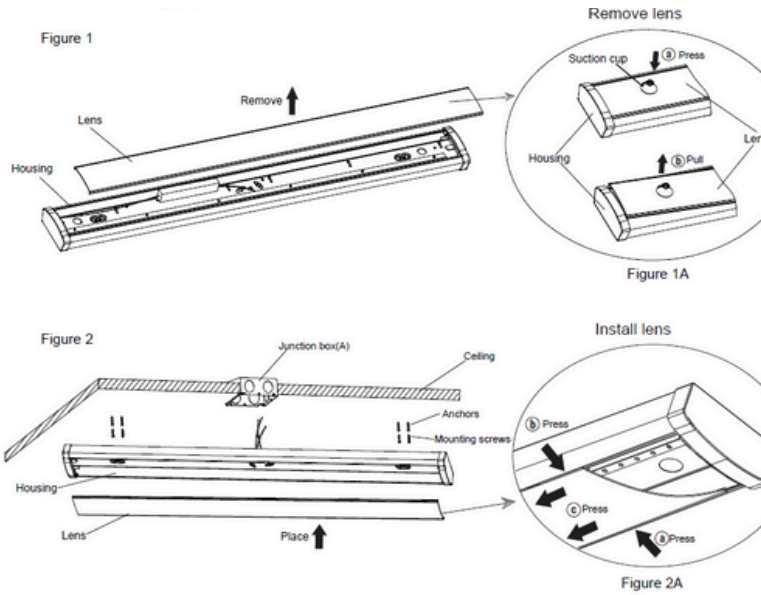

Clarro

Description:

An all-in-1, low-profile, linear and narrow wraparound with 9 possible color/lumen configurations standard. Comes with decorative endcaps with integrated link ability and a frosted diffuser providing widespread, uniform illumination. Ideal for many applications including corridors, kitchens, breakrooms, utility work areas and stairways. Color and Lumen Switching, Linkable Low Profile LED Wrap

Life:

Lifespan: 50,000 hours
 Warranty: 2 Years

General:

Dimmable Solution: 0-10V
 Applications: Offices /Hallways /Multipurpose Rooms

Dimensions	Length	Width	Depth
4FT	1210(47.6")	134.9(5.3")	54.4(2.1")

Clarro

INSTALLATION:

A-Surface Mounting:

B-Surface Mounting:

Suspension Mounting: