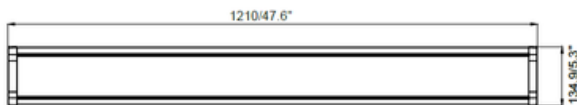

Clarro

Description:

An all-in-1, low-profile, linear and narrow wraparound with 9 possible color/lumen configurations standard. Comes with decorative endcaps with integrated link ability and a frosted diffuser providing widespread, uniform illumination. Ideal for many applications including corridors, kitchens, breakrooms, utility work areas and stairways. Color and Lumen Switching, Linkable Low Profile LED Wrap

Model: Clarro

Optical:

CCT: 3 CCT 3000K/ 4000K/ 5000K
 Lumen out put: 3680- 4600-5520LM
 Lumen Efficiency: 115LM/W
 LED chip: LG
 CRI: >80

Electrical:

Rated Power: 32/40/48W
 Input voltage: 120-347V
 Power factor: >0.9
 Beam Angle: 120°

Life:

Lifespan: 50,000 hours
 Warranty: 2 Years

General:

Dimmable Solution: 0-10V
 Applications: Offices /Hallways /Multipurpose Rooms

Dimensions	Length	Width	Depth
4FT	1210(47.6")	134.9(5.3")	54.4(2.1")

Clarro