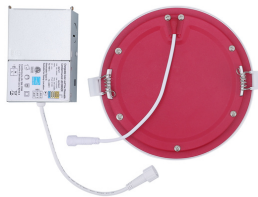

LED FIRE RATED RECESSED DOWNLIGHT 4" & 6"

Description:

Compact and efficient, the LED fire-rated recessed downlight offers safe and stylish ceiling illumination. With its fire-rated construction and energy-saving LED technology, it provides bright light while minimizing power consumption. Easy to install and compliant with safety standards, it's perfect for modern spaces

Model: PLLR0911045CFRLP

Optical:

CCT:	2700-6500 5 CCT
Lumen out put:	720LM/W / 960LM/W
Lumen Efficacy:	80LM/W
LED Type:	SMD
CRI:	80Ra/90Ra

Electrical:

Rated Power:	9W/12W
Input voltage:	100-130V
Beam angle:	110°

Life:

Lumen maintenance	50,000hrs
Warranty:	2 Years

General:

Dimmable Solution:	Triac Dimmable
IP:	Fire Rated
Type:	IC Rated
Operating Temperature:	20°C to+40°C
Finish color Availability:	White
Certification:	cETLus

LED FIRE RATED RECESSED DOWNLIGHT

Product Size: