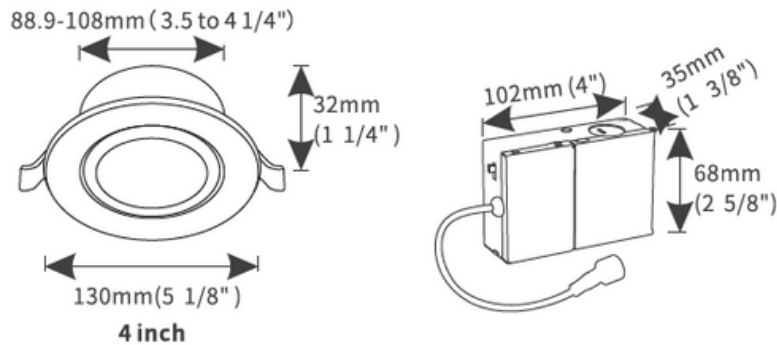

#### General:

Dimmable Solution:	5%-100% dimming capability
IP:	IP44
Operating temperature:	-40°C~40°C(-4°F~105°F)
Finish color Availability:	White, Black
Certification:	ETL, Energy Star
Type:	IC

**LED GIMBAL DOWNLIGHT 4"**

**DRAWING**

**INSTALLATION**

**LED GIMBAL DOWNLIGHT 4"**

**PHOTOMETRY:**

Luminous Intensity Distribution Diagram - At 3000K:

Note: The Curves Indicate the illuminated Area and the Average illumination When the Luminaire is a Different Distance At 3000K