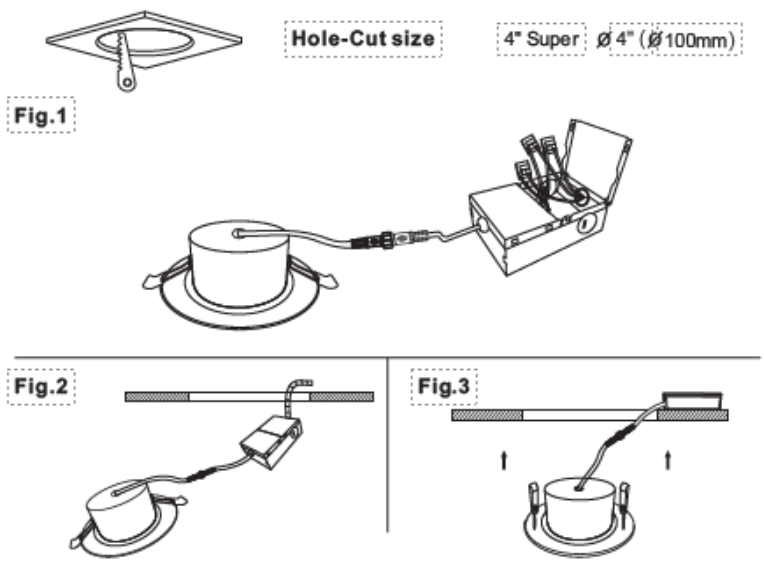

#### Description:

This Gimbal Downlight is a 9 watt 4" lighting fixture for recess retrofit application. It is a high-performance, easy to install residential grade downlight solution that offers good light output, en-ergy efficiency and stream lined design, Suitable for wet and damp locations.

**DRAWING**

**INSTALLATION**

**LED GIMBAL DOWNLIGHT 4"**

**PHOTOMETRY:**

Luminous Intensity Distribution Diagram - At 3000K:

Note: The Curves Indicate the illuminated Area and the Average illumination When the Luminaire is a Different Distance At 3000K