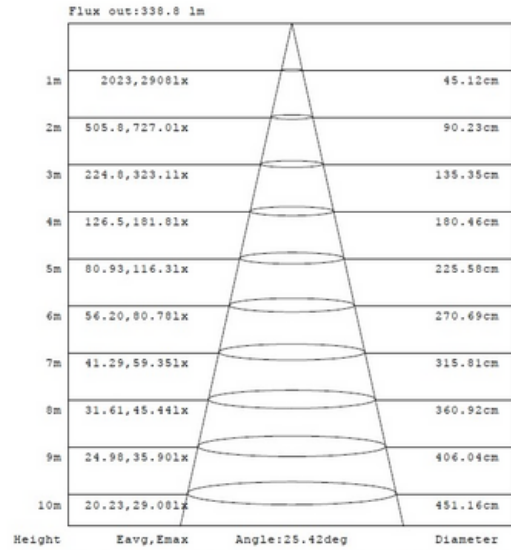

**DRAWING**

**INSTALLATION**

**LED GIMBAL DOWNLIGHT 4"**

**PHOTOMETRY:**

Luminous Intensity Distribution Diagram - At 3000K:

Note: The Curves Indicate the illuminated Area and the Average illumination When the Luminaire is a Different Distance At 3000K