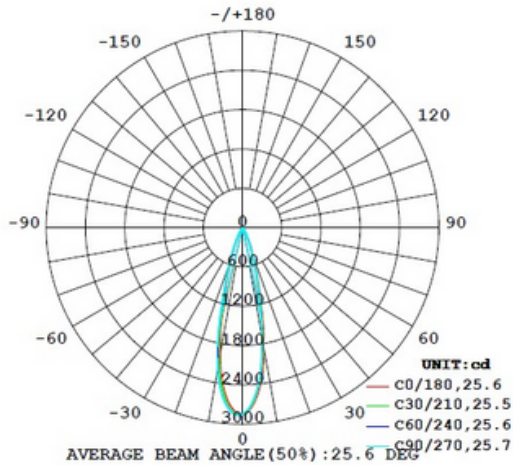

**DRAWING**

**INSTALLATION**

**LED GIMBAL DOWNLIGHT 4"**

**PHOTOMETRY:**

Luminous Intensity Distribution Diagram - At 3000K:

Note: The Curves Indicate the illuminated Area and the Average illumination When the Luminaire is a Different Distance At 3000K