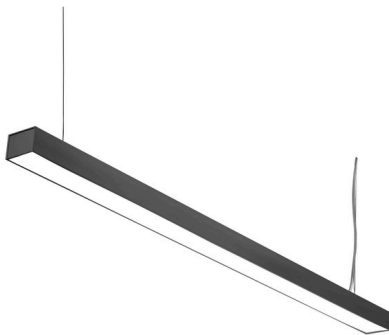

Life:

Lumen maintenance:	50,000 hours
Warranty:	2 Years

General:

Dimmable Solution:	Non-Dimmable/ 0- 10V /DALI
IP:	IP20
Applications:	Suspended/Ceiling Mounted
Distribution:	Direct 100%
Finish options:	Black / White / Anodized / Custom
Certification:	ETL/CETL
Option:	Direct & Indirect