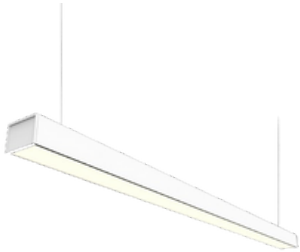

VersaGlow Linear Pendant 008

Description:

The VersaGlow Linear Pendant 008 series offers four finish option: black, anodized grey, white, and custom. Black is a timeless option that blends into any space, while anodized grey adds sophistication and elegance. White is clean and simple, and works well with minimalist and contemporary designs. Custom finishes allow customers to choose their own color or look for their fixtures. With these options, customers can select the perfect finish to complement their space and style.

Model: LRL08B4011043CBKSN

Optical:

CCT:	3000 / 4000 / 6000
Lumens	108LM/W
Driver Efficacy:	>90%
CRI:	83/90 optional

Electrical:

Max Run:	400W
Rated Power:	30W @4FT 40W@4-5FT
Input voltage:	100-277V
Power factor:	>0.95
THD:	<20%
Beam Angle:	112°

DIMENSIONS

2.56W x 1.85H

VersaGlow Linear Pendant 008

Accessories

90 degree coupler

VersaGlow Linear Pendant 008

VersaGlow Linear Pendant 008