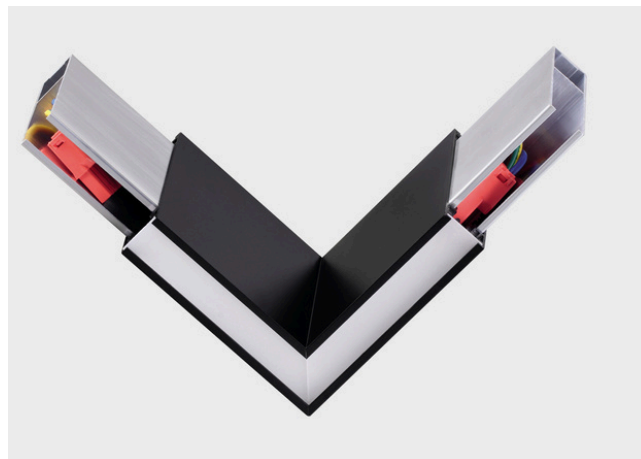

VersaGlow Linear Pendant 008

Description:

The VersaGlow Linear Pendant 008 series offers four finish option: black, anodized grey, white, and custom. Black is a timeless option that blends into any space, while anodized grey adds sophistication and elegance. White is clean and simple, and works well with minimalist and contemporary designs. Custom finishes allow customers to choose their own color or look for their fixtures. With these options, customers can select the perfect finish to complement their space and style.

DIMENSIONS

2.56W x 1.85H

VersaGlow Linear Pendant 008

Accessories

90 degree coupler

VersaGlow Linear Pendant 008

VersaGlow Linear Pendant 008