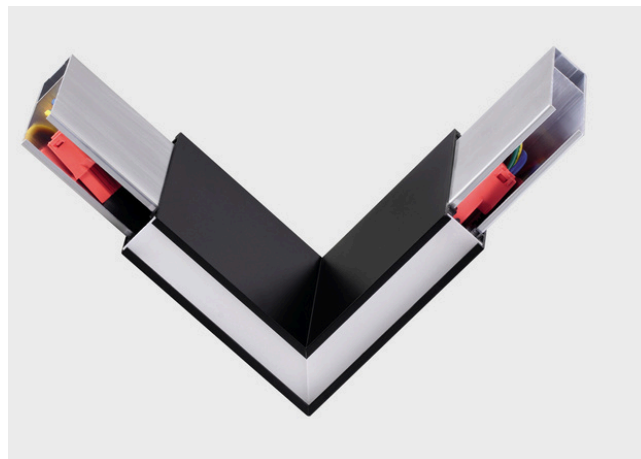

**VersaGlow Linear Pendant 008**

**Description:**

The VersaGlow Linear Pendant 008 series offers four finish option: black, anodized grey, white, and custom. Black is a timeless option that blends into any space, while anodized grey adds sophistication and elegance. White is clean and simple, and works well with minimalist and contemporary designs. Custom finishes allow customers to choose their own color or look for their fixtures. With these options, customers can select the perfect finish to complement their space and style.

**DIMENSIONS**

2.56W x 1.85H

**VersaGlow Linear Pendant 008**

**Accessories**

**90 degree coupler**

**VersaGlow Linear Pendant 008**

**VersaGlow Linear Pendant 008**