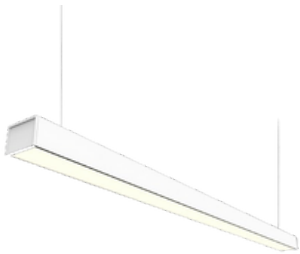

**VersaGlow Linear Pendant 008**

**Description:**

The VersaGlow Linear Pendant 008 series offers four finish option: black, anodized grey, white, and custom. Black is a timeless option that blends into any space, while anodized grey adds sophistication and elegance. White is clean and simple, and works well with minimalist and contemporary designs. Custom finishes allow customers to choose their own color or look for their fixtures. With these options, customers can select the perfect finish to complement their space and style.

**Model:** LRL08B4011043CXXSN

**Optical:**

CCT:	3000 / 4000 / 6000
Lumens	108LM/W
Driver Efficacy:	>90%
CRI:	83/90 optional

**Electrical:**

Max Run:	400W
Rated Power:	30W @4FT 40W@4-5FT
Input voltage:	100-277V
Power factor:	>0.95
THD:	<20%
Beam Angle:	112°

**DIMENSIONS**

2.56W x 1.85H

**VersaGlow Linear Pendant 008**

**Accessories**

**90 degree coupler**

**VersaGlow Linear Pendant 008**

**VersaGlow Linear Pendant 008**