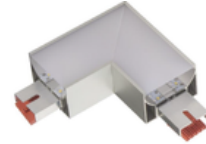

DIMENSIONS

2.56W x 1.85H

VersaGlow

Accessories

90 degree coupler

VersaGlow