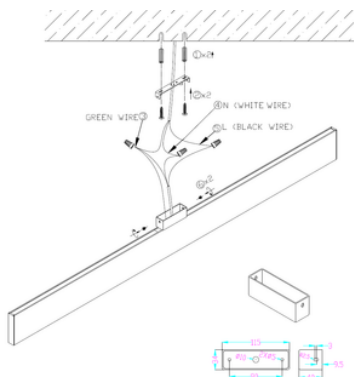

VersaGlow

ORDERING GUID

Sample: LRLP-03-30-UNV-WH-30-10V

Model	Length	Power	Lumens	Voltage	Finish	CCT	Dimming	Installation
LRLP	3FT 4FT 5FT	30W 40W 40W	3000lm 3928lm 3928lm	100-277 : UNV 120 : 120	WH White BK Black GR Grey	30K 3000K 40K 4000K 60K 6000K	0: Non Dimmable 10V: 0 -10V D: DALI P: TRIAC (phase dimming)	P: pendant S: Surface

DIMENSIONS

2.56W x 1.85H

VersaGlow

Accessories

90 degree coupler

VersaGlow