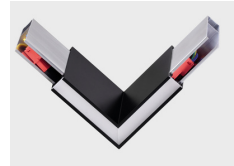

VersaGlow

Description:

The VersaGlow Linear Pendant offers four finish options: black, anodized grey, white, and custom. Black is a timeless option that blends into any space, while anodized grey adds sophistication and elegance. White is clean and simple, and works well with minimalist and contemporary designs. Custom finishes allow customers to choose their own color or look for their fixtures. With these options, customers can select the perfect finish to complement their space and style.

DIMENSIONS

2.56W x 1.85H

VersaGlow

Accessories

90 degree coupler

VersaGlow