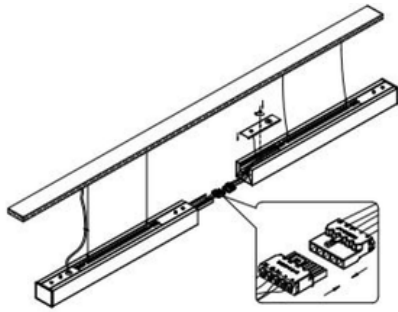

DIMENSIONS

2.56W x 1.85H

VersaGlow

Accessories

90 degree coupler

VersaGlow