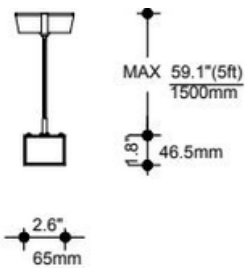

VersaGlow

ORDERING GUID

Sample: LRLP-03-30-UNV-WH-30-10V

Model	Length	Power	Lumens	Voltage	Finish	CCT	Dimming	Installation
LRLP	3FT 4FT 5FT	30W 40W 40W	3000lm 3928lm 3928lm	100-277 : UNV 120 : 120	WH White BK Black GR Grey	30K 3000K 40K 4000K 60K 6000K	0: Non Dimmable 10V: 0 -10V D: DALI P: TRIAC (phase dimming)	P: pendant S: Surface

DIMENSIONS

2.56W x 1.85H

VersaGlow

Accessories

90 degree coupler

VersaGlow