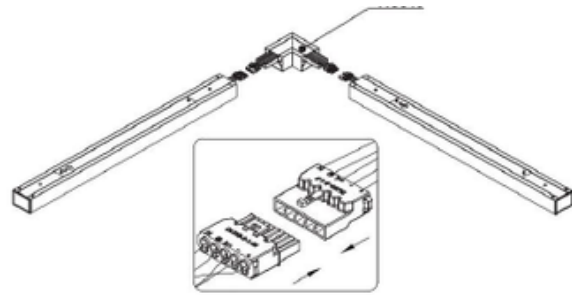

VersaGlow

ORDERING GUID

Sample: LRLP-03-30-UNV-WH-30-10V

Model	Length	Power	Lumens	Voltage	Finish	CCT	Dimming	Installation
LRLP	3FT 4FT 5FT	30W 40W 40W	3000lm 3928lm 3928lm	100-277 : UNV 120 : 120	WH White BK Black GR Grey	30K 3000K 40K 4000K 60K 6000K	0: Non Dimmable 10V: 0 -10V D: DALI P: TRIAC (phase dimming)	P: pendant S: Surface

DIMENSIONS

2.56W x 1.85H

VersaGlow

Accessories

90 degree coupler

VersaGlow