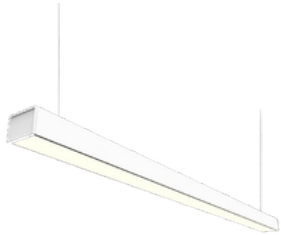

VersaGlow

Description:

The VersaGlow Linear Pendant offers four finish options: black, anodized grey, white, and custom. Black is a timeless option that blends into any space, while anodized grey adds sophistication and elegance. White is clean and simple, and works well with minimalist and contemporary designs. Custom finishes allow customers to choose their own color or look for their fixtures. With these options, customers can select the perfect finish to complement their space and style.

Model: VersaGlow

Optical:

CCT:	3000K / 4000K / 6000K
Lumens	108LM/W
Driver Efficacy:	>90%
CRI:	83/90 optional

Electrical:

Max Run:	400W
Rated Power:	30W @4FT 40W@4-5FT
Input voltage:	100-277V
Power factor:	>0.95
THD:	<20%
Beam Angle:	112°

DIMENSIONS

2.56W x 1.85H

VersaGlow

Accessories

90 degree coupler

VersaGlow