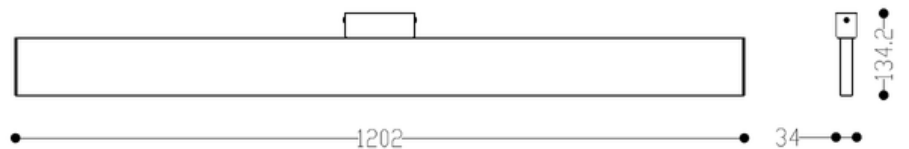

VersaGlow

ORDERING GUID

Sample: LRLP-03-30-UNV-WH-30-10V

Model	Length	Power	Lumens	Voltage	Finish	CCT	Dimming	Installation
LRLP	3FT 4FT 5FT	30W 40W 40W	3000lm 3928lm 3928lm	100-277 : UNV 120 : 120	WH White BK Black GR Grey	30K 3000K 40K 4000K 60K 6000K	0: Non Dimmable 10V: 0 -10V D: DALI P: TRIAC (phase dimming)	P: pendant S: Surface

DIMENSIONS

2.56W x 1.85H