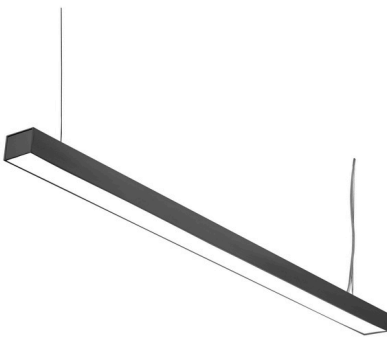

Life:

Lumen maintenance:	50,000 hours
Warranty:	2 Years

General:

Dimmable Solution:	Non-Dimmable/ 0- 10V /DALI
IP:	IP20
Applications:	Suspended/Ceiling Mounted
Distribution:	Direct 100%
Finish options:	Black / White / Anodized / Custom
Certification:	ETL/CETL
Option:	Direct & Indirect