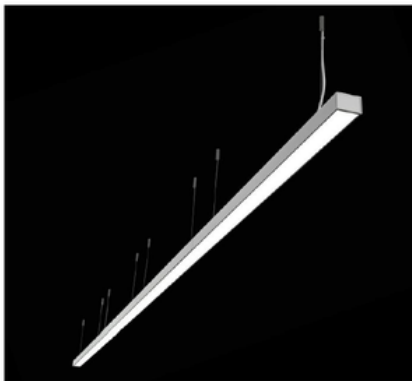

VersaGlow

Description:

The VersaGlow Linear Pendant offers four finish options: black, anodized grey, white, and custom. Black is a timeless option that blends into any space, while anodized grey adds sophistication and elegance. White is clean and simple, and works well with minimalist and contemporary designs. Custom finishes allow customers to choose their own color or look for their fixtures. With these options, customers can select the perfect finish to complement their space and style.

DIMENSIONS

2.56W x 1.85H

VersaGlow

Accessories

90 degree coupler

VersaGlow