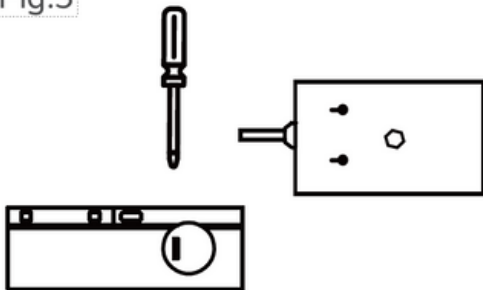

LED RECESSED SQUARE PANEL LIGHT 4"

Product Size

Polar curves wide distribution

AVERAGE BEAM ANGLE (50%) : 112.1 DEG

Average and center E figure

Note: The Curves indicate the illuminated area and the average illumination when the luminaire is at different distance.

LED RECESSED SQUARE PANEL LIGHT 4"

INSTALLATION

Fig.1

Fig.2

Fig.3

Fig.4

Fig.5

Fig.6