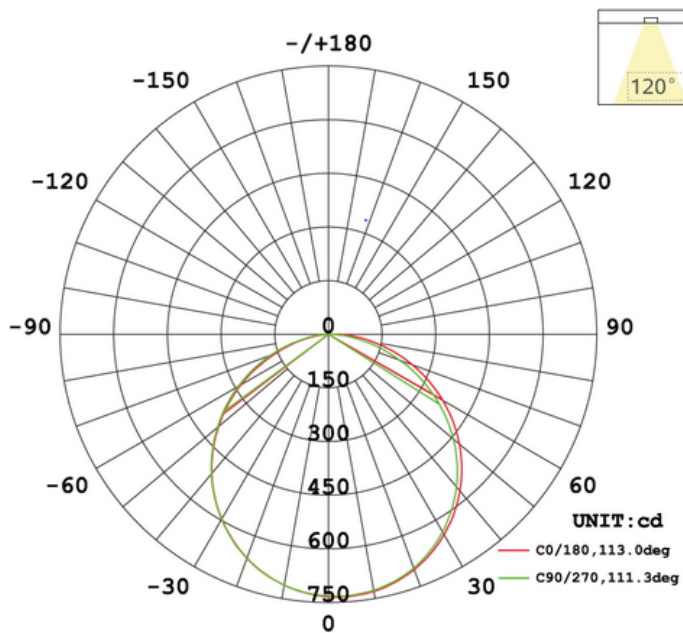

Model: PLLS0911045CCWHLB

Optical:

CCT:	2700 / 3000 / 3500 / 4000 / 5000 5CCT Tunable
Lumen out put:	765LM
Lumen Efficacy:	85LM/W
LED Type:	SMD2835
CRI:	80Ra / 90Ra

Electrical:

Rated Power:	9W
Input voltage:	AC120V / 60Hz
Beam angle:	120°
Power factor/THD/PE:	>90% / <30 / 70%

LED RECESSED SQUARE PANEL LIGHT 4"

Product Size

Polar curves wide distribution

AVERAGE BEAM ANGLE (50%) : 112.1 DEG

Average and center E figure

Note: The Curves indicate the illuminated area and the average illumination when the luminaire is at different distance.