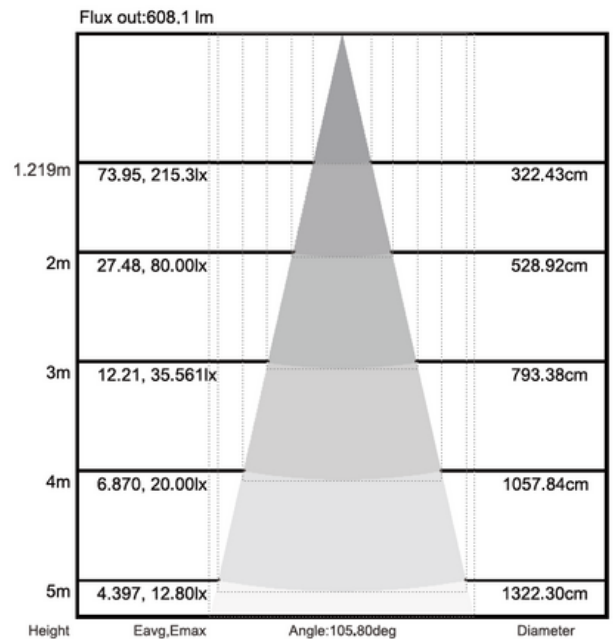

Model: PLLS0911045CCWHLB

Optical:

CCT:	2700 / 3000 / 3500 / 4000 / 5000 5CCT Tunable
Lumen out put:	765LM
Lumen Efficacy:	85LM/W
LED Type:	SMD2835
CRI:	80Ra / 90Ra

Electrical:

Rated Power:	9W
Input voltage:	AC120V / 60Hz
Beam angle:	120°
Power factor/THD/PE:	>90% / <30 / 70%

LED RECESSED SQUARE PANEL LIGHT 4"

Product Size

Polar curves wide distribution

AVERAGE BEAM ANGLE (50%) : 112.1 DEG

Average and center E figure

Note: The Curves indicate the illuminated area and the average illumination when the luminaire is at different distance.