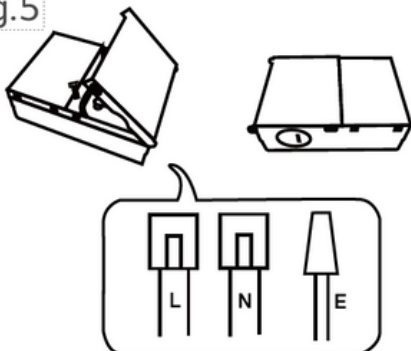

LED RECESSED SQUARE PANEL LIGHT 4"

Product Size

Polar curves wide distribution

AVERAGE BEAM ANGLE (50%) : 112.1 DEG

Average and center E figure

Note: The Curves indicate the illuminated area and the average illumination when the luminaire is at different distance.

LED RECESSED SQUARE PANEL LIGHT 4"

INSTALLATION

Fig.1

Fig.2

Fig.3

Fig.4

Fig.5

Fig.6