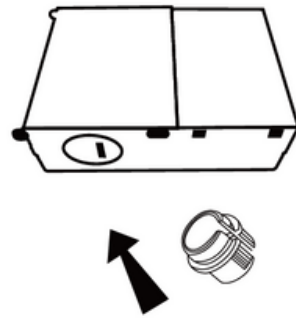

LED RECESSED SQUARE PANEL LIGHT 4"

Product Size

Polar curves wide distribution

AVERAGE BEAM ANGLE (50%) : 112.1 DEG

Average and center E figure

Note: The Curves indicate the illuminated area and the average illumination when the luminaire is at different distance.

LED RECESSED SQUARE PANEL LIGHT 4"

INSTALLATION

Fig.1

Fig.2

Fig.3

Fig.4

Fig.5

Fig.6