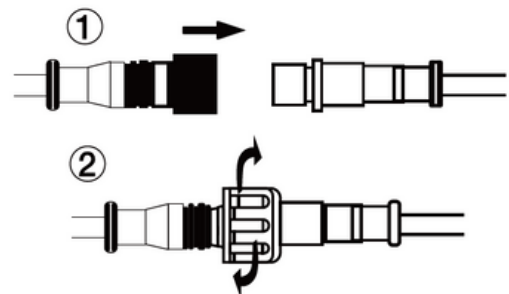

LED RECESSED SQUARE PANEL LIGHT 4"

Product Size

Polar curves wide distribution

AVERAGE BEAM ANGLE (50%) : 112.1 DEG

Average and center E figure

Note: The Curves indicate the illuminated area and the average illumination when the luminaire is at different distance.

LED RECESSED SQUARE PANEL LIGHT 4"

INSTALLATION

Fig.1

Fig.2

Fig.3

Fig.4

Fig.5

Fig.6