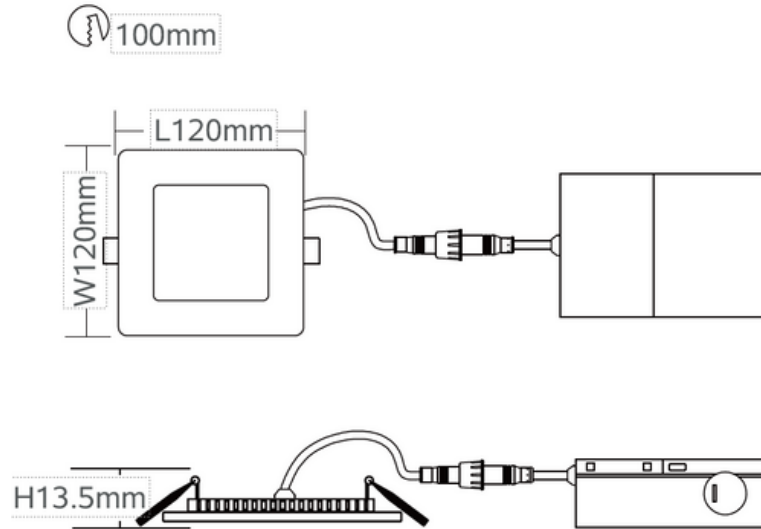

Model: PLLS0911045CCWHLB

Optical:

CCT:	2700 / 3000 / 3500 / 4000 / 5000 5CCT Tunable
Lumen out put:	765LM
Lumen Efficacy:	85LM/W
LED Type:	SMD2835
CRI:	80Ra / 90Ra

Electrical:

Rated Power:	9W
Input voltage:	AC120V / 60Hz
Beam angle:	120°
Power factor/THD/PE:	>90% / <30 / 70%

LED RECESSED SQUARE PANEL LIGHT 4"

Product Size

Polar curves wide distribution

AVERAGE BEAM ANGLE (50%) : 112.1 DEG

Average and center E figure

Note: The Curves indicate the illuminated area and the average illumination when the luminaire is at different distance.