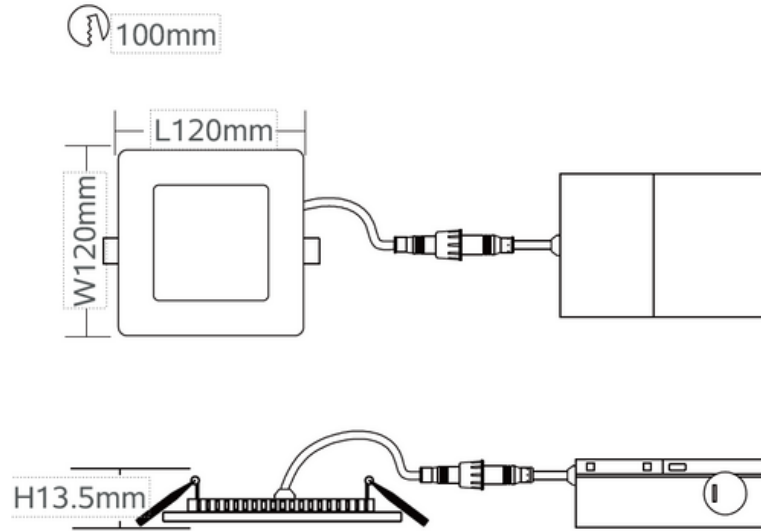

**Model: PLLS0911045CCWHLB**

**Optical:**

CCT:	2700 / 3000 / 3500 / 4000 / 5000 5CCT Tunable
Lumen out put:	765LM
Lumen Efficacy:	85LM/W
LED Type:	SMD2835
CRI:	80Ra / 90Ra

**Electrical:**

Rated Power:	9W
Input voltage:	AC120V / 60Hz
Beam angle:	120°
Power factor/THD/PE:	>90% / <30 / 70%

Lumeo S

Product Size

Polar curves wide distribution

**AVERAGE BEAM ANGLE (50%) : 112.1 DEG**

Average and center E figure

Note: The Curves indicate the illuminated area and the average illumination when the luminaire is at different distance.