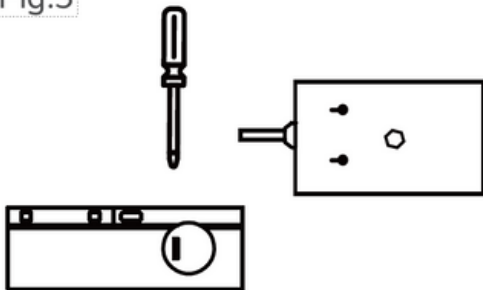

Lumeo S

Product Size

Polar curves wide distribution

**AVERAGE BEAM ANGLE (50%) : 112.1 DEG**

Average and center E figure

Note: The Curves indicate the illuminated area and the average illumination when the luminaire is at different distance.

Lumeo S

INSTALLATION

Fig.1

Fig.2

Fig.3

Fig.4

Fig.5

Fig.6