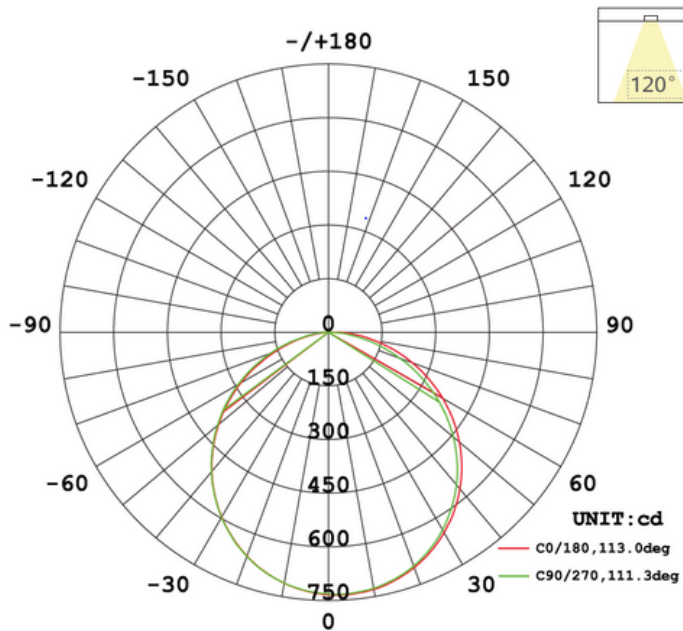

**Model: PLLS0911045CCWHLB**

**Optical:**

CCT:	2700 / 3000 / 3500 / 4000 / 5000 5CCT Tunable
Lumen out put:	765LM
Lumen Efficacy:	85LM/W
LED Type:	SMD2835
CRI:	80Ra / 90Ra

**Electrical:**

Rated Power:	9W
Input voltage:	AC120V / 60Hz
Beam angle:	120°
Power factor/THD/PE:	>90% / <30 / 70%

Lumeo S

Product Size

Polar curves wide distribution

**AVERAGE BEAM ANGLE (50%) : 112.1 DEG**

Average and center E figure

Note: The Curves indicate the illuminated area and the average illumination when the luminaire is at different distance.