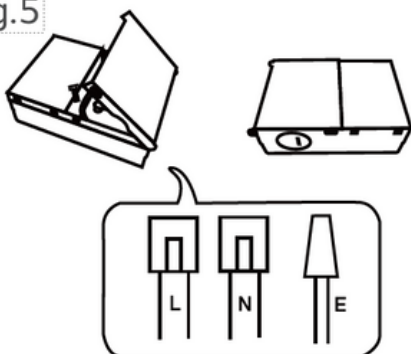

Lumeo S

Product Size

Polar curves wide distribution

**AVERAGE BEAM ANGLE (50%) : 112.1 DEG**

Average and center E figure

Note: The Curves indicate the illuminated area and the average illumination when the luminaire is at different distance.

Lumeo S

INSTALLATION

Fig.1

Fig.2

Fig.3

Fig.4

Fig.5

Fig.6