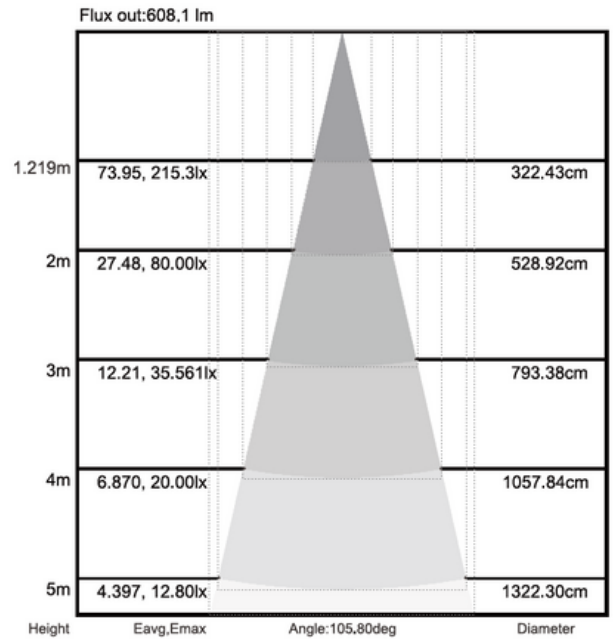

**Model: PLLS0911045CCWHLB**

**Optical:**

CCT:	2700 / 3000 / 3500 / 4000 / 5000 5CCT Tunable
Lumen out put:	765LM
Lumen Efficacy:	85LM/W
LED Type:	SMD2835
CRI:	80Ra / 90Ra

**Electrical:**

Rated Power:	9W
Input voltage:	AC120V / 60Hz
Beam angle:	120°
Power factor/THD/PE:	>90% / <30 / 70%

Lumeo S

Product Size

Polar curves wide distribution

**AVERAGE BEAM ANGLE (50%) : 112.1 DEG**

Average and center E figure

Note: The Curves indicate the illuminated area and the average illumination when the luminaire is at different distance.