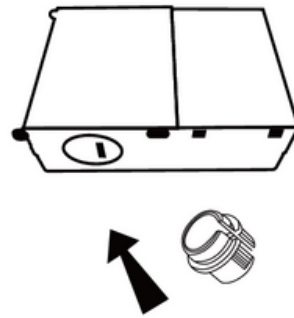

Lumeo S

Product Size

Polar curves wide distribution

**AVERAGE BEAM ANGLE (50%) : 112.1 DEG**

Average and center E figure

Note: The Curves indicate the illuminated area and the average illumination when the luminaire is at different distance.

Lumeo S

INSTALLATION

Fig.1

Fig.2

Fig.3

Fig.4

Fig.5

Fig.6