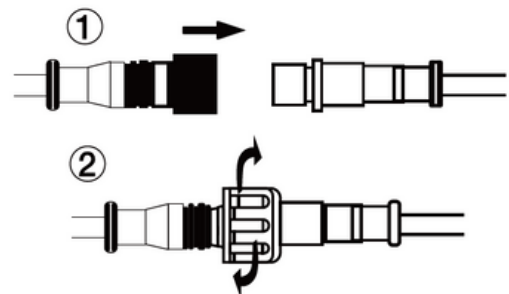

Lumeo S

Product Size

Polar curves wide distribution

**AVERAGE BEAM ANGLE (50%) : 112.1 DEG**

Average and center E figure

Note: The Curves indicate the illuminated area and the average illumination when the luminaire is at different distance.

Lumeo S

INSTALLATION

Fig.1

Fig.2

Fig.3

Fig.4

Fig.5

Fig.6