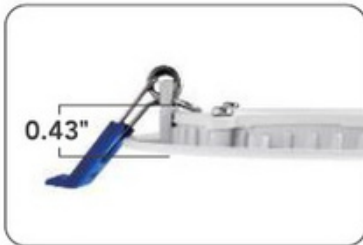

INSTALLATION