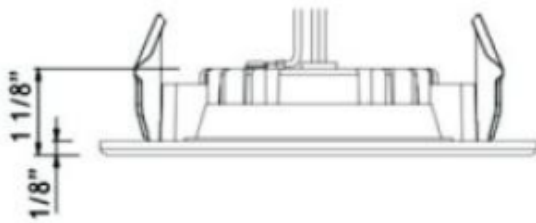

4" Recessed Retrofit Octagon Box Fit LED Light

Description:

Introducing our Recessed slim Ceiling Light – the perfect solution for spaces where traditional pot lights may be challenging to install. Designed to fit seamlessly onto standard ceiling electrical junction boxes, this versatile light brings the modern charm of pot lights without the need for extensive modifications

4" Recessed Retrofit Octagon Box Fit LED Light

DIMENSION

DIMENSIONS ID 3 1/2" OD 4 7/8"

INSTALLATION

ACCESSORIES