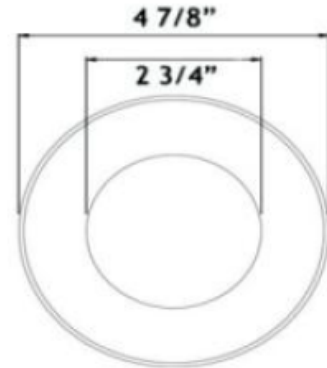

4" Recessed Retrofit Octagon Box Fit LED Light

DIMENSION

DIMENSIONS ID 3 1/2" OD 4 7/8"

INSTALLATION

ACCESSORIES