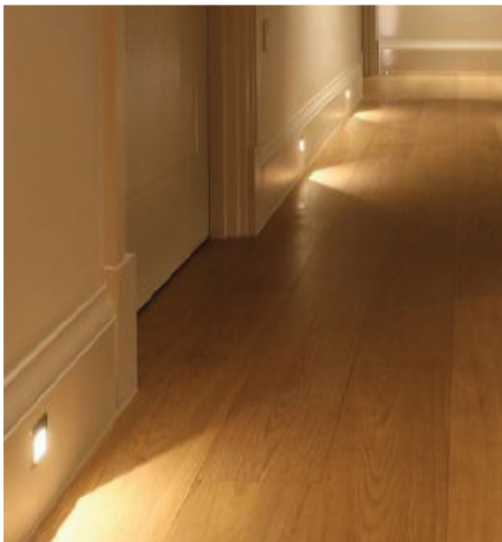

**RECESSED WALL / STEP LIGHT**

**Description:**

The recessed wall/Step light fixture combine style and energy efficiency to illuminate outdoor spaces. Whether recessed within steps or mounted on walls, these sleek fixtures enhance safety and aesthetics. They create a warm and inviting atmosphere, making outdoor areas visually appealing and enjoyable.

Dimmable Solution: Dimmable  
Environment: Outdoor & Wet Location Ratead  
Finish color Availability: Brushed Nickel / Black /White  
Certification: cETLus

**RECESSED WALL / STEP LIGHT**

---

**DIMENSIONS**

Hole cutout size: 1.5 (40mm)

Indoor

Outdoor