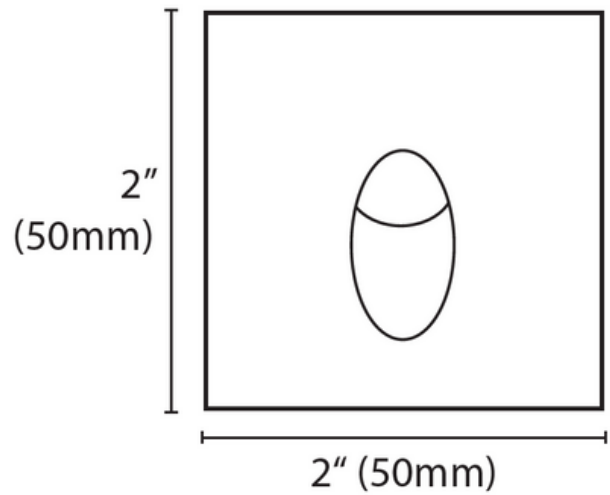

Hole cutout size: 1.5 (40mm)

Indoor

Outdoor