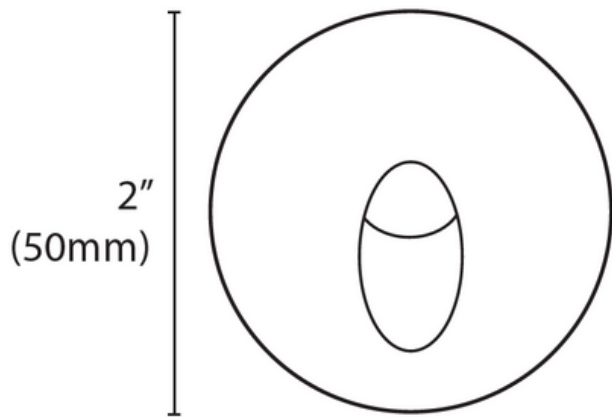

Hole cutout size: 1.5 (40mm)

Indoor

Outdoor