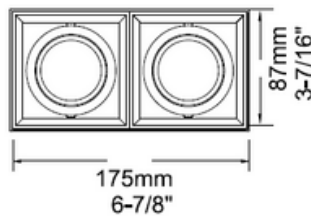

MULTIPLE RECESSED LED LIGHT

PRODUCT OPTION

TRIM

TRIMLESS

FINISH COLOR AVAILABILITY

MULTIPLE RECESSED LED LIGHT

Dimensions

Cut hole: 4-1/2" L * 4-1/2" W

TRIM

New construction

TRIMLESS

New construction

MULTIPLE RECESSED LED LIGHT

Dimensions

Cut hole: 8"L * 4-1/2"W

TRIM

New construction

TRIMLESS

New construction

MULTIPLE RECESSED LED

Dimensions

Cut hole: 11-7/16"L *4-1/2"W

TRIM

New construction

TRIMLESS

New construction

MULTIPLE RECESSED LED

Dimensions

Cut hole: 15"L *4-1/2"W

TRIM

New construction

TRIMLESS