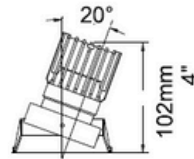

MULTIPLE RECESSED LED LIGHT

PRODUCT OPTION

TRIM

TRIMLESS

FINISH COLOR AVAILABILITY

MULTIPLE RECESSED LED LIGHT

Dimensions

Cut hole: 4-1/2" L * 4-1/2" W

TRIM

New construction

TRIMLESS

New construction

MULTIPLE RECESSED LED LIGHT

Dimensions

Cut hole: 8"L * 4-1/2"W

TRIM

New construction

TRIMLESS

New construction

MULTIPLE RECESSED LED

Dimensions

Cut hole: 11-7/16"L *4-1/2"W

TRIM

New construction