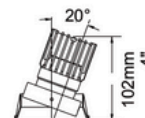

TRIM

New construction

TRIMLESS

New construction

MULTIPLE RECESSED LED LIGHT

Dimensions

Cut hole: 8"L * 4-1/2"W

TRIM

New construction

TRIMLESS

New construction

MULTIPLE RECESSED LED

Dimensions

Cut hole: 11-7/16"L *4-1/2"W

TRIM

New construction

TRIMLESS

New construction

MULTIPLE RECESSED LED

Dimensions

Cut hole: 15"L *4-1/2"W

TRIM

New construction

TRIMLESS