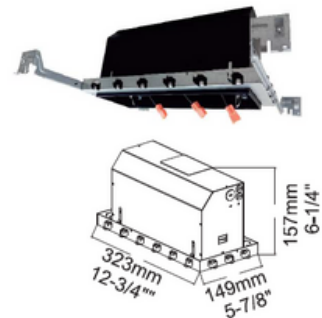

TRIM

New construction

TRIMLESS

New construction

MULTIPLE RECESSED LED LIGHT

Dimensions

Cut hole: 8"L * 4-1/2"W

TRIM

New construction

TRIMLESS

New construction

MULTIPLE RECESSED LED

Dimensions

Cut hole: 11-7/16"L *4-1/2"W

TRIM

New construction

TRIMLESS

New construction

MULTIPLE RECESSED LED

Dimensions

Cut hole: 15"L *4-1/2"W

TRIM

New construction

TRIMLESS