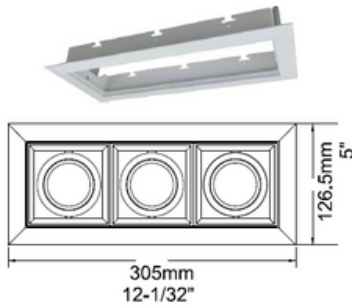

MULTIPLE RECESSED LED LIGHT

PRODUCT OPTION

TRIM

TRIMLESS

FINISH COLOR AVAILABILITY

MULTIPLE RECESSED LED LIGHT

Dimensions

Cut hole: 4-1/2" L * 4-1/2" W

TRIM

New construction

TRIMLESS

New construction

MULTIPLE RECESSED LED LIGHT

Dimensions

Cut hole: 8"L * 4-1/2"W

TRIM

New construction

TRIMLESS

New construction

MULTIPLE RECESSED LED

Dimensions

Cut hole: 11-7/16"L *4-1/2"W

TRIM

New construction

TRIMLESS

New construction

MULTIPLE RECESSED LED

Dimensions

Cut hole: 15"L *4-1/2"W

TRIM

New construction

TRIMLESS