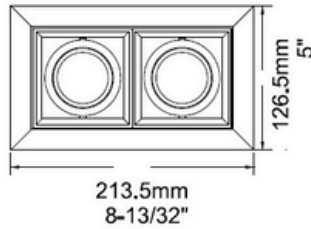

MULTIPLE RECESSED LED LIGHT

PRODUCT OPTION

TRIM

TRIMLESS

FINISH COLOR AVAILABILITY

MULTIPLE RECESSED LED LIGHT

Dimensions

Cut hole: 4-1/2" L * 4-1/2" W

TRIM

New construction

TRIMLESS

New construction

MULTIPLE RECESSED LED LIGHT

Dimensions

Cut hole: 8"L * 4-1/2"W

TRIM

New construction

TRIMLESS

New construction

MULTIPLE RECESSED LED

Dimensions

Cut hole: 11-7/16"L *4-1/2"W

TRIM

New construction

TRIMLESS

New construction

MULTIPLE RECESSED LED

Dimensions

Cut hole: 15"L *4-1/2"W

TRIM

New construction

TRIMLESS