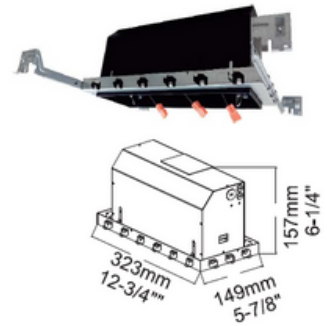

TRIM

New construction

TRIMLESS

New construction

MULTIPLE RECESSED LED LIGHT

Dimensions

Cut hole: 8"L * 4-1/2"W

TRIM

New construction

TRIMLESS

New construction

MULTIPLE RECESSED LED

Dimensions

Cut hole: 11-7/16"L *4-1/2"W

TRIM

New construction

TRIMLESS

New construction

MULTIPLE RECESSED LED

Dimensions

Cut hole: 15"L *4-1/2"W

TRIM

New construction

TRIMLESS