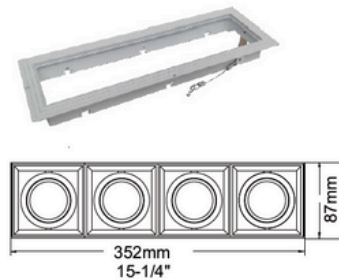

MULTIPLE RECESSED LED LIGHT

PRODUCT OPTION

TRIM

TRIMLESS

FINISH COLOR AVAILABILITY

MULTIPLE RECESSED LED LIGHT

Dimensions

Cut hole: 4-1/2" L * 4-1/2" W

TRIM

New construction

TRIMLESS

New construction

MULTIPLE RECESSED LED LIGHT

Dimensions

Cut hole: 8"L * 4-1/2"W

TRIM

New construction

TRIMLESS

New construction

MULTIPLE RECESSED LED

Dimensions

Cut hole: 11-7/16"L *4-1/2"W

TRIM

New construction

TRIMLESS

New construction

MULTIPLE RECESSED LED

Dimensions

Cut hole: 15"L *4-1/2"W

TRIM

New construction

TRIMLESS