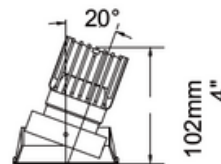

MULTIPLE RECESSED LED LIGHT

PRODUCT OPTION

TRIM

TRIMLESS

FINISH COLOR AVAILABILITY

MULTIPLE RECESSED LED LIGHT

Dimensions

Cut hole: 4-1/2" L * 4-1/2" W

TRIM

New construction

TRIMLESS

New construction

MULTIPLE RECESSED LED LIGHT

Dimensions

Cut hole: 8"L * 4-1/2"W

TRIM