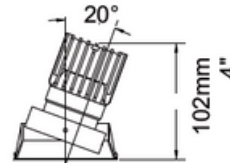

MULTIPLE RECESSED LED LIGHT

PRODUCT OPTION

TRIM

TRIMLESS

FINISH COLOR AVAILABILITY

MULTIPLE RECESSED LED LIGHT

Dimensions

Cut hole: 4-1/2" L * 4-1/2" W

TRIM

New construction

TRIMLESS

New construction

MULTIPLE RECESSED LED LIGHT

Dimensions

Cut hole: 8"L * 4-1/2"W

TRIM