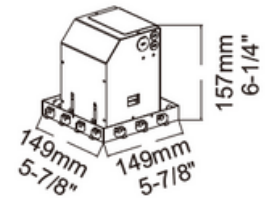

MULTIPLE RECESSED LED LIGHT

PRODUCT OPTION

TRIM

TRIMLESS

FINISH COLOR AVAILABILITY

MULTIPLE RECESSED LED LIGHT

Dimensions

Cut hole: 4-1/2" L * 4-1/2" W

TRIM

New construction

TRIMLESS

New construction

MULTIPLE RECESSED LED LIGHT

Dimensions

Cut hole: 8"L * 4-1/2"W

TRIM

New construction

TRIMLESS

New construction

MULTIPLE RECESSED LED

Dimensions

Cut hole: 11-7/16"L *4-1/2"W

TRIM

New construction