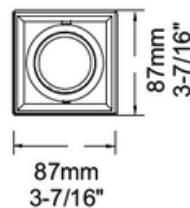

MULTIPLE RECESSED LED LIGHT

PRODUCT OPTION

TRIM

TRIMLESS

FINISH COLOR AVAILABILITY

MULTIPLE RECESSED LED LIGHT

Dimensions

Cut hole: 4-1/2" L * 4-1/2" W

TRIM

New construction

TRIMLESS

New construction

MULTIPLE RECESSED LED LIGHT

Dimensions

Cut hole: 8"L * 4-1/2"W

TRIM

New construction

TRIMLESS

New construction

MULTIPLE RECESSED LED

Dimensions

Cut hole: 11-7/16"L *4-1/2"W

TRIM

New construction

TRIMLESS

New construction

MULTIPLE RECESSED LED

Dimensions

Cut hole: 15"L *4-1/2"W

TRIM

New construction

TRIMLESS