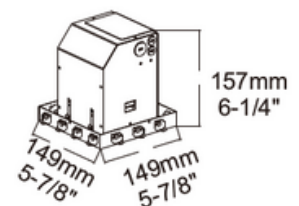

MULTIPLE RECESSED LED LIGHT

PRODUCT OPTION

TRIM

TRIMLESS

FINISH COLOR AVAILABILITY

MULTIPLE RECESSED LED LIGHT

Dimensions

Cut hole: 4-1/2" L * 4-1/2" W

TRIM

New construction

TRIMLESS

New construction

MULTIPLE RECESSED LED LIGHT

Dimensions

Cut hole: 8"L * 4-1/2"W

TRIM

New construction

TRIMLESS

New construction

MULTIPLE RECESSED LED

Dimensions

Cut hole: 11-7/16"L *4-1/2"W

TRIM

New construction