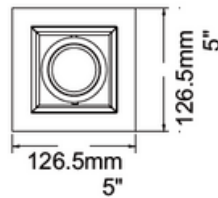

MULTIPLE RECESSED LED LIGHT

PRODUCT OPTION

TRIM

TRIMLESS

FINISH COLOR AVAILABILITY

MULTIPLE RECESSED LED LIGHT

Dimensions

Cut hole: 4-1/2" L * 4-1/2" W

TRIM

New construction

TRIMLESS

New construction

MULTIPLE RECESSED LED LIGHT

Dimensions

Cut hole: 8"L * 4-1/2"W

TRIM

New construction

TRIMLESS

New construction

MULTIPLE RECESSED LED

Dimensions

Cut hole: 11-7/16"L *4-1/2"W

TRIM

New construction

TRIMLESS

New construction

MULTIPLE RECESSED LED

Dimensions

Cut hole: 15"L *4-1/2"W

TRIM

New construction

TRIMLESS