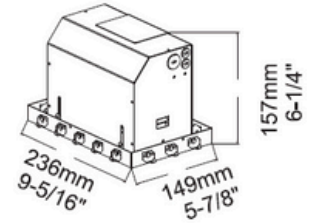

MULTIPLE RECESSED LED LIGHT

PRODUCT OPTION

TRIM

TRIMLESS

FINISH COLOR AVAILABILITY

MULTIPLE RECESSED LED LIGHT

Dimensions

Cut hole: 4-1/2" L * 4-1/2" W

TRIM

New construction

TRIMLESS

New construction

MULTIPLE RECESSED LED LIGHT

Dimensions

Cut hole: 8"L * 4-1/2"W

TRIM

New construction

TRIMLESS

New construction

MULTIPLE RECESSED LED

Dimensions

Cut hole: 11-7/16"L *4-1/2"W

TRIM

New construction

TRIMLESS

New construction

MULTIPLE RECESSED LED

Dimensions

Cut hole: 15"L *4-1/2"W

TRIM

New construction

TRIMLESS