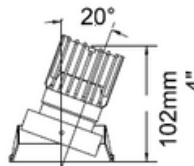

MULTIPLE RECESSED LED LIGHT

PRODUCT OPTION

TRIM

TRIMLESS

FINISH COLOR AVAILABILITY

MULTIPLE RECESSED LED LIGHT

Dimensions

Cut hole: 4-1/2" L * 4-1/2" W

TRIM

New construction

TRIMLESS

New construction

MULTIPLE RECESSED LED LIGHT

Dimensions

Cut hole: 8"L * 4-1/2"W

TRIM

New construction

TRIMLESS

New construction

MULTIPLE RECESSED LED

Dimensions

Cut hole: 11-7/16"L *4-1/2"W

TRIM

New construction

TRIMLESS

New construction

MULTIPLE RECESSED LED

Dimensions

Cut hole: 15"L *4-1/2"W

TRIM

New construction

TRIMLESS