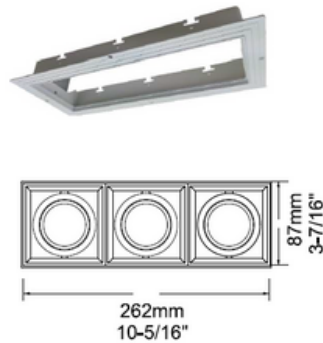

MULTIPLE RECESSED LED LIGHT

PRODUCT OPTION

TRIM

TRIMLESS

FINISH COLOR AVAILABILITY

MULTIPLE RECESSED LED LIGHT

Dimensions

Cut hole: 4-1/2" L * 4-1/2" W

TRIM

New construction

TRIMLESS

New construction

MULTIPLE RECESSED LED LIGHT

Dimensions

Cut hole: 8"L * 4-1/2"W

TRIM

New construction

TRIMLESS

New construction

MULTIPLE RECESSED LED

Dimensions

Cut hole: 11-7/16"L *4-1/2"W

TRIM

New construction

TRIMLESS

New construction

MULTIPLE RECESSED LED

Dimensions

Cut hole: 15"L *4-1/2"W

TRIM

New construction

TRIMLESS