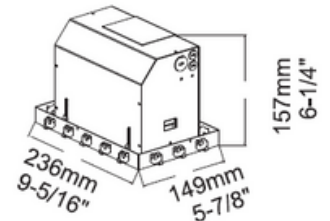

MULTIPLE RECESSED LED LIGHT

PRODUCT OPTION

TRIM

TRIMLESS

FINISH COLOR AVAILABILITY

MULTIPLE RECESSED LED LIGHT

Dimensions

Cut hole: 4-1/2" L * 4-1/2" W

TRIM

New construction

TRIMLESS

New construction

MULTIPLE RECESSED LED LIGHT

Dimensions

Cut hole: 8"L * 4-1/2"W

TRIM

New construction

TRIMLESS

New construction

MULTIPLE RECESSED LED

Dimensions

Cut hole: 11-7/16"L *4-1/2"W

TRIM

New construction

TRIMLESS

New construction

MULTIPLE RECESSED LED

Dimensions

Cut hole: 15"L *4-1/2"W

TRIM

New construction

TRIMLESS