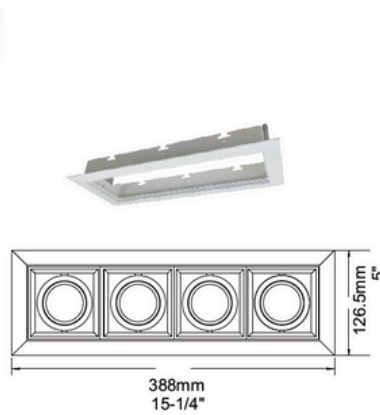

MULTIPLE RECESSED LED LIGHT

PRODUCT OPTION

TRIM

TRIMLESS

FINISH COLOR AVAILABILITY

MULTIPLE RECESSED LED LIGHT

Dimensions

Cut hole: 4-1/2" L * 4-1/2" W

TRIM

New construction

TRIMLESS

New construction

MULTIPLE RECESSED LED LIGHT

Dimensions

Cut hole: 8"L * 4-1/2"W

TRIM

New construction

TRIMLESS

New construction

MULTIPLE RECESSED LED

Dimensions

Cut hole: 11-7/16"L *4-1/2"W

TRIM

New construction

TRIMLESS

New construction

MULTIPLE RECESSED LED

Dimensions

Cut hole: 15"L *4-1/2"W

TRIM

New construction

TRIMLESS