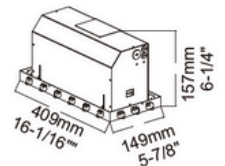

TRIM

New construction

TRIMLESS

New construction

MULTIPLE RECESSED LED LIGHT

Dimensions

Cut hole: 8"L * 4-1/2"W

TRIM

New construction

TRIMLESS

New construction

MULTIPLE RECESSED LED

Dimensions

Cut hole: 11-7/16"L *4-1/2"W

TRIM

New construction

TRIMLESS

New construction

MULTIPLE RECESSED LED

Dimensions

Cut hole: 15"L *4-1/2"W

TRIM

New construction

TRIMLESS