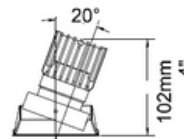

TRIM

New construction

TRIMLESS

New construction

MULTIPLE RECESSED LED LIGHT

Dimensions

Cut hole: 8"L * 4-1/2"W

TRIM

New construction

TRIMLESS

New construction

MULTIPLE RECESSED LED

Dimensions

Cut hole: 11-7/16"L *4-1/2"W

TRIM

New construction

TRIMLESS

New construction

MULTIPLE RECESSED LED

Dimensions

Cut hole: 15"L *4-1/2"W

TRIM

New construction

TRIMLESS