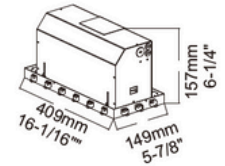

New construction

TRIMLESS

New construction

MULTIPLE RECESSED LED

Dimensions

Cut hole: 11-7/16"L *4-1/2"W

TRIM

New construction

TRIMLESS

New construction

MULTIPLE RECESSED LED

Dimensions

Cut hole: 15"L *4-1/2"W

TRIM

New construction

TRIMLESS