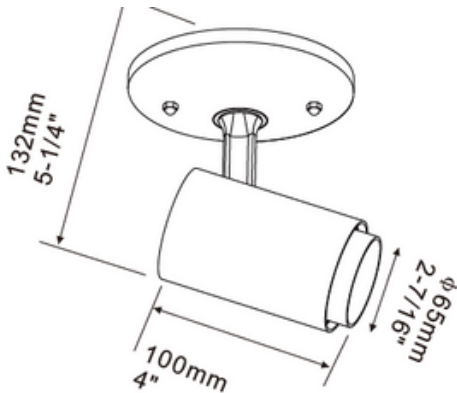

General:

Dimmable Solution:	Triac
Body:	Black
Certification:	cETLus