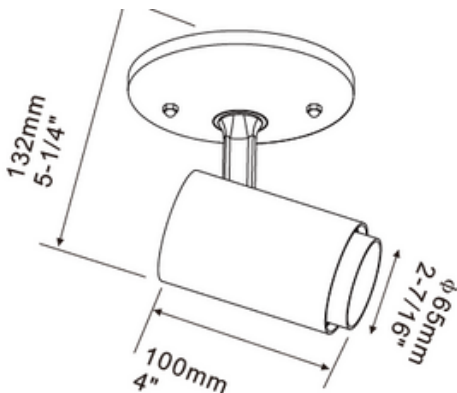

General:

Dimmable Solution:	Triac
Body:	Black
Certification:	cETLus