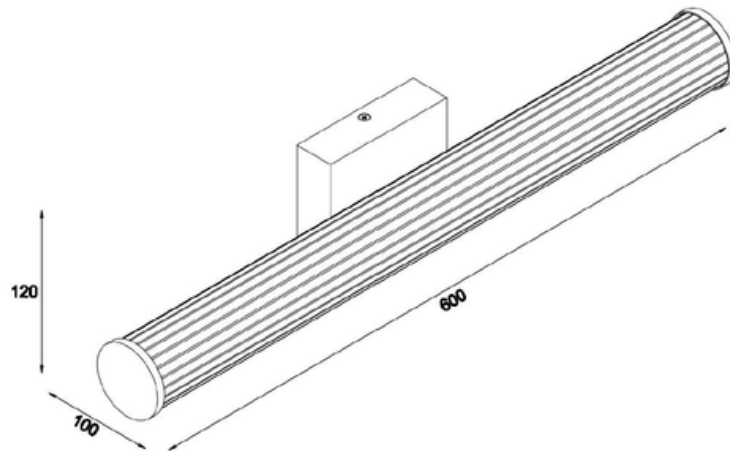

Cylora Rib

Specifications

Size	Watt & Lumen	Input Voltage	CCT
L11.8xW4.7xH3.9inch	7W/560LM	100-277V	27K/30K/35K/40K/45K/5K 5CCT
L23.6xW4.7xH3.7inch	14W /1120LM		
L35.4xW4.7xH3.7inch	22W/1760LM		

Dimensions

Product Installation

Installation specification

1X

1X

2X

3X

Item No.:MB1587M

③ color temperature
2700K→3000K→3500K
→4000K→5000K