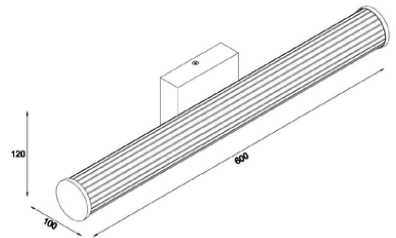

**Cylora Rib**

**Description:**

Elegant cylindrical vanity light featuring a ribbed lens for soft, uniform illumination with reduced glare. Available in three sizes with lumen output up to 1760 lm, suitable for a range of vanity applications. Offered in premium finishes: Matte Black, Brushed Nickel, and Chrome. Designed to deliver a clean, modern aesthetic with reliable performance

**Model: Cylora Rib**

**Optical:**

CCT:	5CCT: 2700K-5000K
Luminous Flux:	560LM/ 1120LM/ 1760LM
CRI:	>85

**Electrical:**

Rated Power:	7W/ 14W/ 22W
Rated current	300MA /450MA/ 550MA
Input voltage:	100-277V
Rated lamp efficacy:	80LM/W for Whole Lamp
LED quantity	35*0.2W/ 48*0.5W/ 72*0.5W

**Cylora Rib**

**Specifications**

Size	Watt & Lumen	Input Voltage	CCT
L11.8xW4.7xH3.9inch	7W/560LM	100-277V	27K/30K/35K/40K/45K/5K 5CCT
L23.6xW4.7xH3.7inch	14W /1120LM		
L35.4xW4.7xH3.7inch	22W/1760LM		