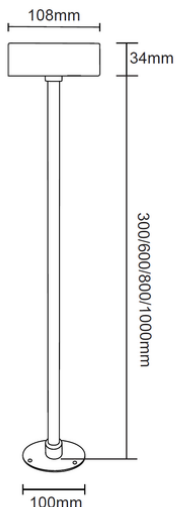

General:

IP:	IP65
IK:	IK08
Operating temperature:	-20°C~40°C
Body:	Constructed with corrosion-resistant ADC12 die-case
Diffuser:	Aluminum
Paint:	Optical Polycarbonate
Finishing:	Anti-corrosive UV-stabilized polyester powder
	Standard Color Options:Corten/Matt Black/Matt Gray/Matt White
	Customizable Color Options:Brown/Verde Green/Anthracite