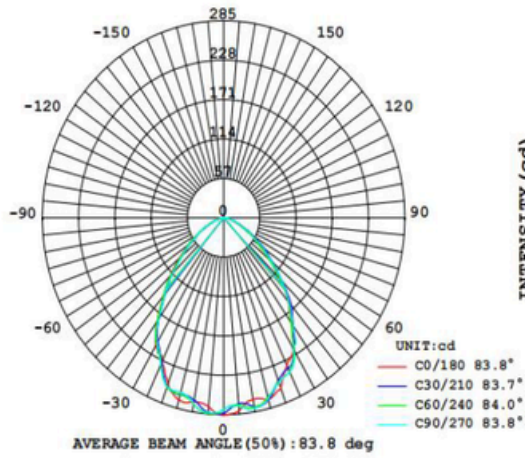

Model: DiskAxis

Optical:

CCT:	1700K(Amber),2200K, 2700K, 3000K ,4000K 6000K
Lumen out put:	533.2lm
Lumen efficiency:	75.6lm/W
Beam angle:	83.8°
CRI:	>80

Electrical:

Rated Power:	7W
Input voltage:	AC200-240V, 12-24 V AC/DC
Light Source:	SMD3030

DiskAxis

LUMINOUS INTENSITY DISTRIBUTION

LUMINOUS INTENSITY DISTRIBUTION