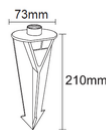

General:

IP:	IP65
IK:	IK08
Operating temperature:	-20°C~40°C
Body:	Constructed with corrosion-resistant ADC12 die-case
Diffuser:	Aluminum
Paint:	Optical Polycarbonate
Finishing:	Anti-corrosive UV-stabilized polyester powder
	Standard Color Options:Corten/Matt Black/Matt Gray/Matt White
	Customizable Color Options:Brown/Verde Green/Anthracite