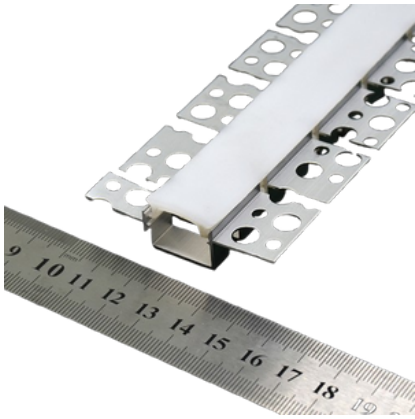

Flexible Mud Channel

Description:

Dimension: W12.6 mm x H17.6mm(0.49" x 0.69")
Material: Extrude Aluminum 6063
Length: 24.4mm(96")
Finish: Aluminum , Black

Model: UCLDWB6014TG

Dimensions: