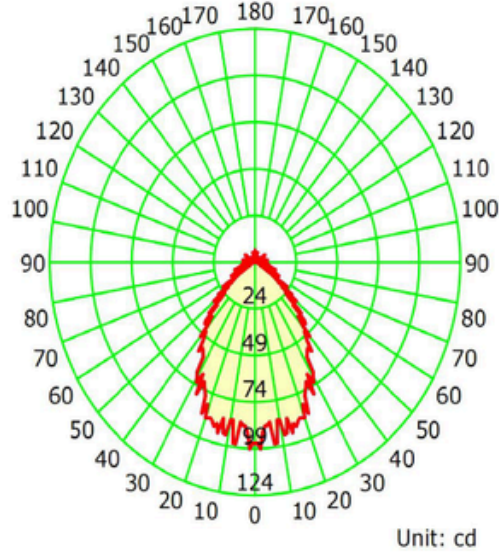

HemiAxis

Description:

HemiAxis is a modern, slim pathway light designed for clean, architectural landscape lighting. Featuring a minimalist stem and a fully rounded dome head, it delivers a refined look that complements contemporary gardens, walkways, and building perimeters. Operating on a 12–24 VDC low-voltage system, HemiAxis provides safe, energy-efficient performance for outdoor applications. It is ideal for creating consistent pathway illumination while adding a stylish, upscale finish to any landscape design.

Model: HemiAxis

Optical:

CCT:	1700K(Amber),2200K, 2700K, 3000K ,4000K 6000K
Lumen out put:	210lm
Lumen efficiency:	70lm/W
Beam angle:	80°
CRI:	>80

Electrical:

Rated Power:	3W
Input voltage:	AC200-240V, 12-24 V AC/DC
Light Source:	SMD3030

HemiAxis

Luminous Intensity Distribution Curve

The Average Illuminance Effective Figure