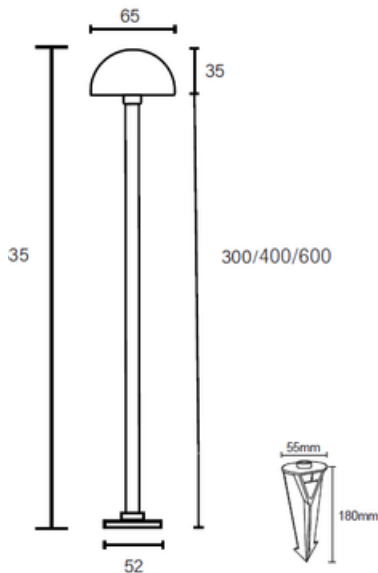

General:

IP:	IP65
IK:	IK08
Operating temperature:	-20°C~40°C
Body:	6063 aluminum
Diffuser:	Optical Polycarbonate
Paint:	Anti-corrosive UV-stabilized polyester powder
Finishing:	Corten Grey Black White