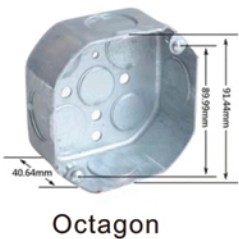

## SPECIFICATIONS:

TYPE:	SURFACE MOUNTED/PENDANT
VOLTAGE:	120V
WATTAGE:	8/12/20/25/30/40/50/55W
OUTPUT LUMEN:	80LM/W
UGR	<19
CCT:	2700K/3000K/4000K/5000K
BEAM ANGLE:	15°/30°/45°
SWIVELING	NO
CRI:	90/95
DIMMABLE:	YES
HOUSING COLOR	BLACK/WHITE
REFLECTOR COLOR	BLACK/WHITE/SILVER
IP:	20
LIFE SPAN:	50000 HOURS