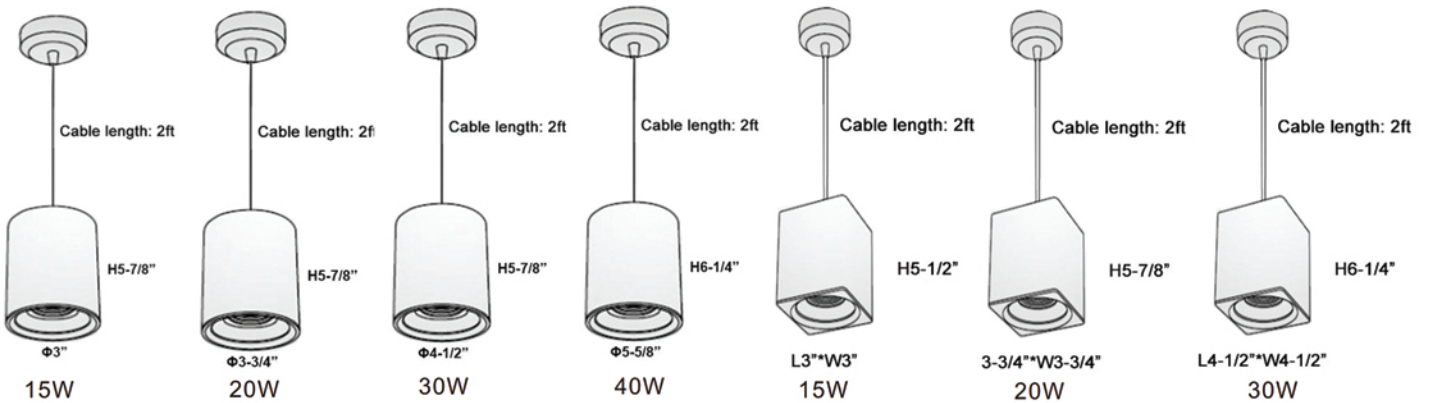

## SPECIFICATIONS:

TYPE:	SURFACE MOUNTED/PENDANT
VOLTAGE:	120V
WATTAGE:	8/12/20/25/30/40/50/55W
OUTPUT LUMEN:	80LM/W
UGR	<19
CCT:	2700K/3000K/4000K/5000K
BEAM ANGLE:	15°/30°/45°
SWIVELING	NO
CRI:	90/95
DIMMABLE:	YES
HOUSING COLOR	BLACK/WHITE
REFLECTOR COLOR	BLACK/WHITE/SILVER
IP:	20
LIFE SPAN:	50000 HOURS

ETL CERTIFIED, FIVE YEARS WARRANTY.

**ORDERING INFORMATION:**

Example: PM-APEX-P-R-30-2700-30-90-T-B-B

SERIES	TYPE	SHAPE	WATTS	COLOUR TEMP.	BEAM ANGLE	CRI	DIMMING
PM-APEX	P: Pendant	Square	15	2700	15	90	T: Triac
	S: Surface Mounted	Round	20	3000	30	95	V: 0-10V
			30	4000	45		D:Dali
			40	5000			