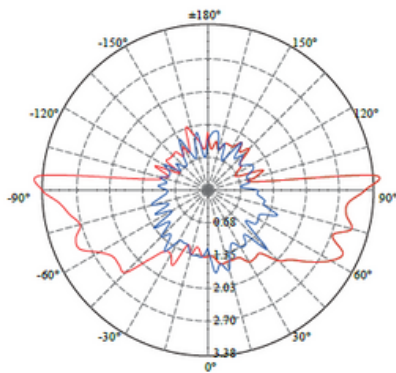

Certification:

INGROUND LED LIGHT

DIMENSIONS

INGROUND LED LIGHT

PHOTOMETRIC:

Light Distribution Curve [Unit: cd]

Lux distance Curve

| | Center Beam LUX | Beam Width | |
|-----|-----------------|------------|------|
| | | V | H |
| 2m | 0.30 LUX | 9.6m | 1.4m |
| 4m | 0.07 LUX | 19.3m | 2.8m |
| 6m | 0.03 LUX | 28.9m | 4.2m |
| 8m | 0.02 LUX | 38.6m | 5.6m |
| 10m | 0.01 LUX | 48.2m | 6.9m |
| 12m | 0.01 LUX | 57.8m | 8.3m |

Vert.Spread:135.0 Horiz.Spread:38.3

Light Distribution Curve [Unit: cd]

Lux distance Curve

| | Center Beam LUX | Beam Width | |
|-----|-----------------|------------|------|
| | | V | H |
| 2m | 0.34 LUX | 2.8m | 0.0m |
| 4m | 0.08 LUX | 5.6m | 0.0m |
| 6m | 0.04 LUX | 8.4m | 0.0m |
| 8m | 0.02 LUX | 11.2m | 0.0m |
| 10m | 0.01 LUX | 14.0m | 0.0m |
| 12m | 0.01 LUX | 16.8m | 0.0m |