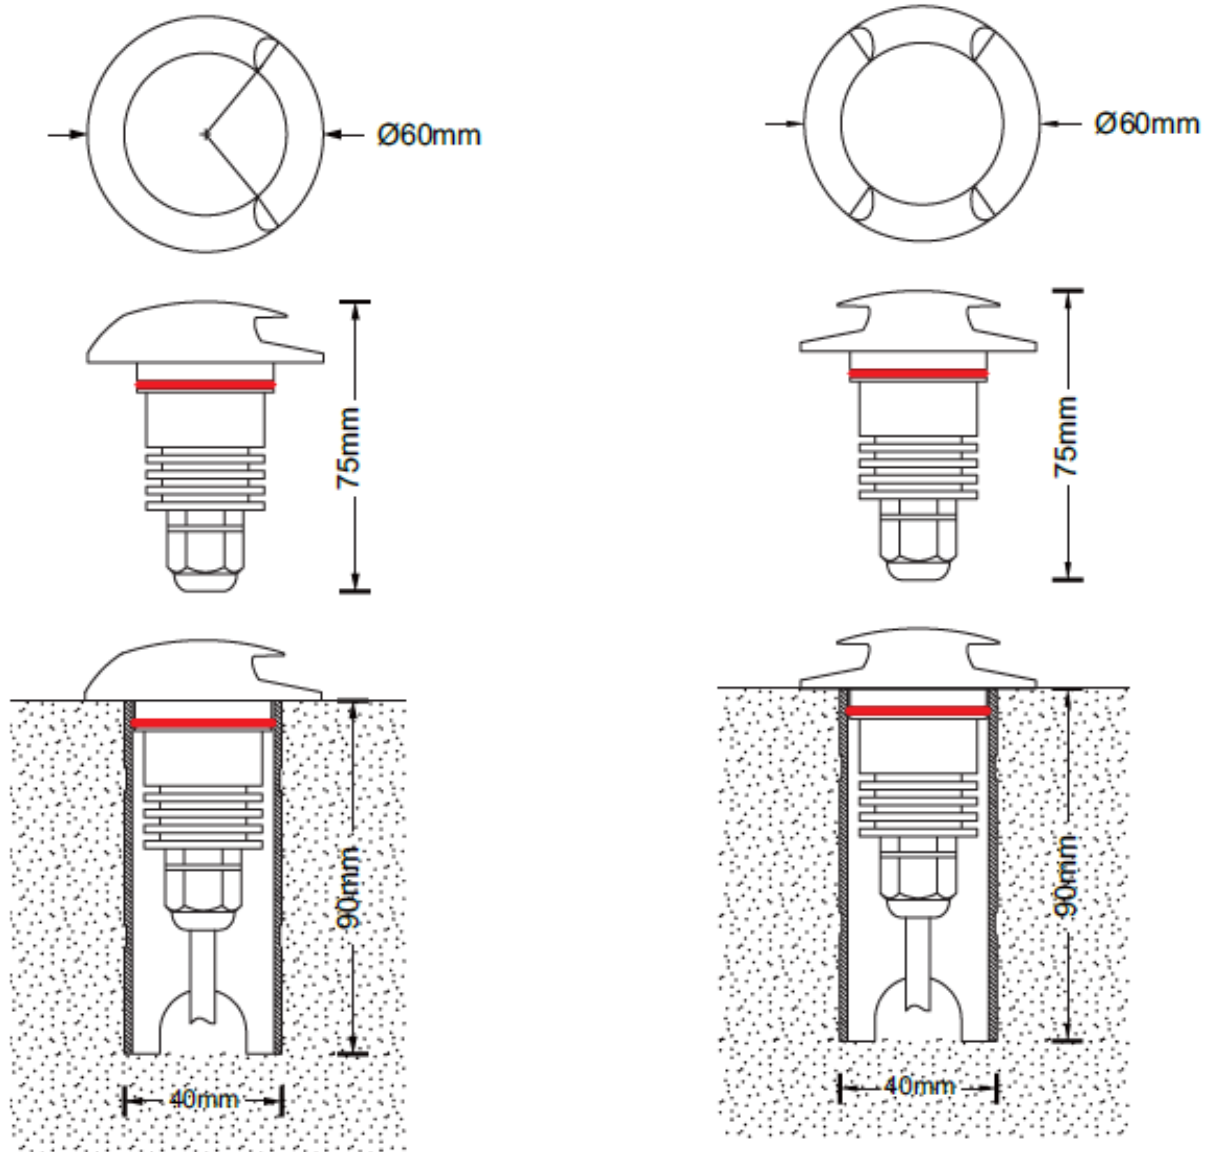

General:

| | |
|----------------------------|----------------------|
| IK: | 10 |
| IP: | IP67 |
| Finish color Availability: | Dark Grey |
| Trim: | Stainless steel 316 |
| Dimmable Support | Triac PWM 1-10V Dali |

Certification:

INGROUND LED LIGHT

DIMENSIONS

INGROUND LED LIGHT

PHOTOMETRIC:

Light Distribution Curve [Unit: cd]

Lux distance Curve

| | Center Beam LUX | Beam Width | |
|-----|-----------------|------------|------|
| | | V | H |
| 2m | 0.30 LUX | 9.6m | 1.4m |
| 4m | 0.07 LUX | 19.3m | 2.8m |
| 6m | 0.03 LUX | 28.9m | 4.2m |
| 8m | 0.02 LUX | 38.6m | 5.6m |
| 10m | 0.01 LUX | 48.2m | 6.9m |
| 12m | 0.01 LUX | 57.8m | 8.3m |

Vert.Spread:135.0 Horiz.Spread:38.3

Light Distribution Curve [Unit: cd]

Lux distance Curve

| | Center Beam LUX | Beam Width | |
|-----|-----------------|------------|------|
| | | V | H |
| 2m | 0.34 LUX | 2.8m | 0.0m |
| 4m | 0.08 LUX | 5.6m | 0.0m |
| 6m | 0.04 LUX | 8.4m | 0.0m |
| 8m | 0.02 LUX | 11.2m | 0.0m |
| 10m | 0.01 LUX | 14.0m | 0.0m |
| 12m | 0.01 LUX | 16.8m | 0.0m |