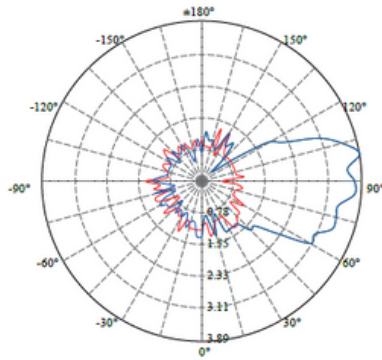

Certification:

INGROUND LED LIGHT

DIMENSIONS

INGROUND LED LIGHT

PHOTOMETRIC:

Light Distribution Curve [Unit: cd]

Lux distance Curve

| | Center Beam LUX | Beam Width | |
|-----|-----------------|------------|------|
| | | V | H |
| 2m | 0.30 LUX | 9.6m | 1.4m |
| 4m | 0.07 LUX | 19.3m | 2.8m |
| 6m | 0.03 LUX | 28.9m | 4.2m |
| 8m | 0.02 LUX | 38.6m | 5.6m |
| 10m | 0.01 LUX | 48.2m | 6.9m |
| 12m | 0.01 LUX | 57.8m | 8.3m |

Vert.Spread:135.0 Horiz.Spread:38.3

Light Distribution Curve [Unit: cd]

Lux distance Curve

| | Center Beam LUX | Beam Width | |
|-----|-----------------|------------|------|
| | | V | H |
| 2m | 0.34 LUX | 2.8m | 0.0m |
| 4m | 0.08 LUX | 5.6m | 0.0m |
| 6m | 0.04 LUX | 8.4m | 0.0m |
| 8m | 0.02 LUX | 11.2m | 0.0m |
| 10m | 0.01 LUX | 14.0m | 0.0m |
| 12m | 0.01 LUX | 16.8m | 0.0m |