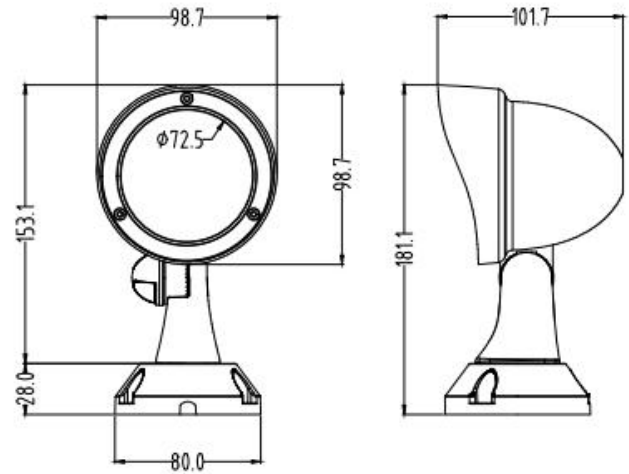

General:

| | |
|----------------------------|---------------------------|
| IP: | IP65 |
| Working Temperature: | -20° - +40° |
| Finish color Availability: | Black |
| Material: | Aluminum + Tempered glass |
| Certification: | ETL cETL CE Rohs |

LED Landscape Spot Light

DIMENSION

ADJUSTABLE LIGHT HEAD & RUGGED ALUMINUM SHELL

- Adjustable light head for a more flexible directional lighting
- The rugged aluminum shell is corrosion-resistant

LED Landscape Spot Light

DIMENSION

Pathway

This landscape light has a 48° spotlight angle, not dazzling, highlight key landscapes. CR90+, more colorful, better eye protection.

Garden

Not only does it light up your courtyard with soft light at night, but this stylishly shaped fixture is also a beautiful decoration for you during the daytime.