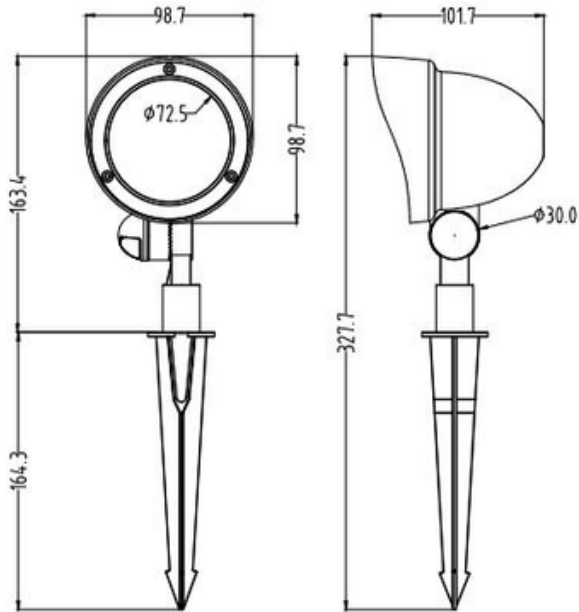

LED Landscape Spot Light

DIMENSION

ADJUSTABLE LIGHT HEAD & RUGGED ALUMINUM SHELL

- Adjustable light head for a more flexible directional lighting
- The rugged aluminum shell is corrosion-resistant

LED Landscape Spot Light

DIMENSION

Pathway

This landscape light has a 48° spotlight angle, not dazzling, highlight key landscapes. CR90+, more colorful, better eye protection.

Garden

Not only does it light up your courtyard with soft light at night, but this stylishly shaped fixture is also a beautiful decoration for you during the daytime.