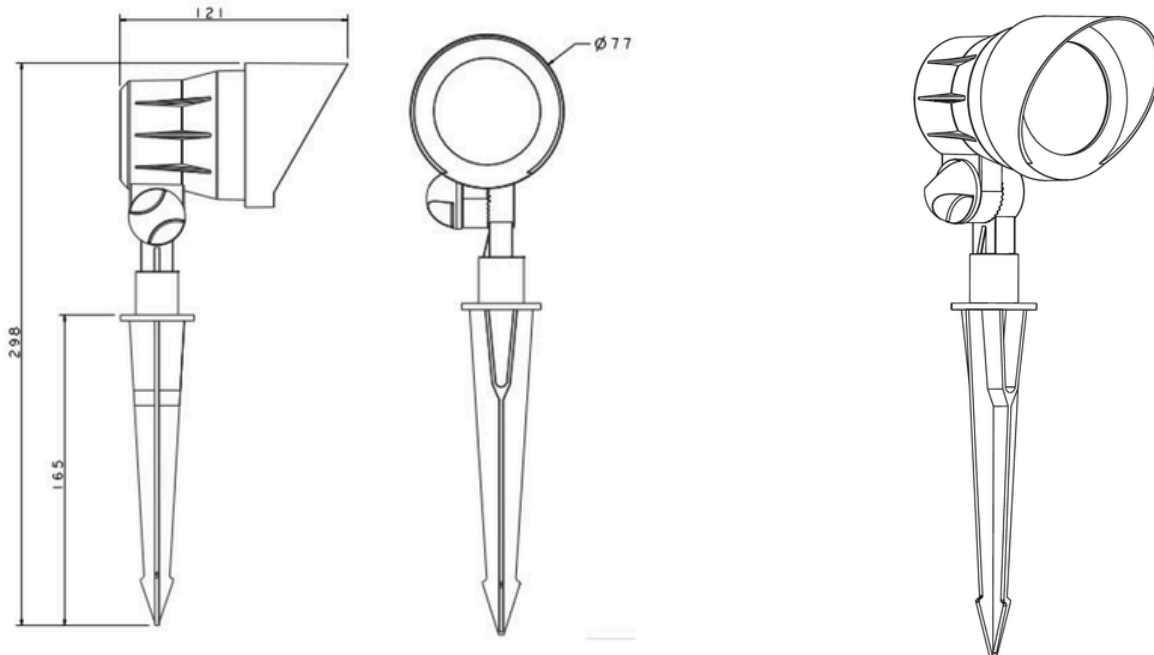

LED Landscape Spot Light

Description:

Outdoor low voltage 12V AC/DC - 5W landscape light with corrosion-resistant aluminum housing , high brightness LED chip, IP65 excellent waterproof performance, 180degree Rotation, widely used in gardens, courtyard and pathways. Slim and modern appearance is suitable for landscape decoration. The fine landscape lighting lamp lights up your garden, lawn, yard at night, and comfort you with high-end atmosphere in the day, perfectly matching the ambient environment

Model: STLD0305123KBKGS

Optical:

CCT:	3000K
Lumen out put:	450LM
Lumen Efficiency	90LM/W
CRI:	>80Ra
LED Chip:	SMD 2835

Electrical:

Rated Power:	5W
Power Factor:	>0.9
Input voltage:	12V-24V AC/DC
Beam Angle:	50°

Adjustable light head for a more flexible directional lighting

LED Landscape Spot Light

DIMENSION

LED Landscape Spot Light

Applications

Courtyard

The IP65 waterproof rating and the rugged aluminum housing bring you excellent waterproof performance with corrosion resistance and heat dissipation capacity, resisting the damage of heavy rain. This is the best choice for outdoor wet locations.