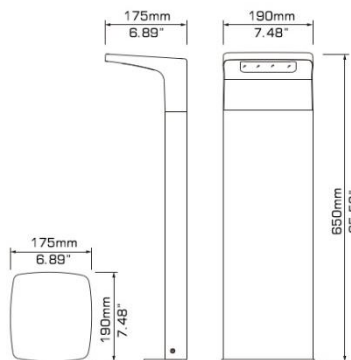

BL-06

LANDSCAPE BOLLARD

IP66

IK09

SPECIFICATIONS

Model No.	BL-06	BL-06S
Power Consumption(±10%)	12W	2.5/0.1W
Input Voltage	24VDC	
Efficacy(4000K Ra70)	100 lm/W	
Correlated Color Temperature	3000K/4000K	
Color Rendering Index	>80	
Dimming	Yes	
Material	Extruded aluminum body, tempered glass	
Finish	Anti-UV polyester powder painting	
Fixture Color	Black/Silver	
Luminaire Net Weight	3.2kg	
Product Dimension	675x230x190mm (7.48"x6.89"x25.59")	
IP Rating	IP66	
IK Rating	IK09	
Working Temperature	-30°C to +45°C	
Lifetime of LED @Ta=25°C	50000 Hours	
Warranty	5 Years	
Application	Outdoor application such as pathways, parks, etc	

DISTRIBUTION

DIMENSIONS

3740 William St, Burnaby, BC V5C 3H7

Phone: +1 (604) 294-2334, Toll free: +1 (877) 294-2334, Fax: +1 (604) 294-2126

www.premierlight.ca

Landscape Bollard- BL06

Last update: Jan. 2024