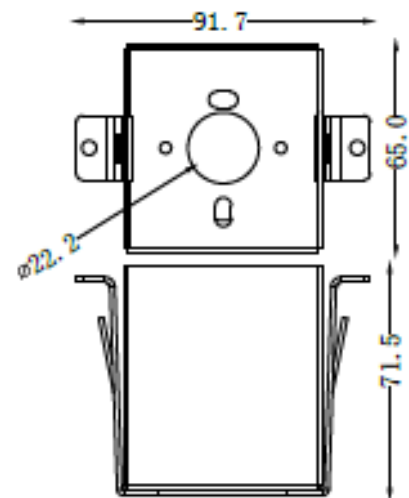

### DIMENSIONS

**RECESSED LED STAIR LIGHT & WALL LIGHT**

**PHOTOMETRIC:**

Lux distance cure

Center beam LUX	Illuminance at a distance	
	Beam width V	H
2m	0.36 LUX	1.4m 0.8m
4m	0.09 LUX	2.7m 1.7m
6m	0.04 LUX	4.1m 2.5m
8m	0.02 LUX	5.5m 3.4m
10m	0.01 LUX	6.8m 4.3m
12m	0.01 LUX	8.2m 5.1m