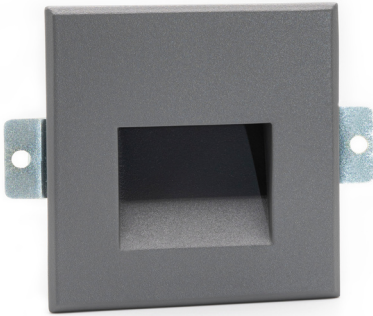

**RECESSED LED STAIR LIGHT & WALL LIGHT**

**Description:**

Introducing our Recessed LED Step Light: Featuring a pre-installed mounting box for seamless installation, this light is perfect for indoor stairs or walls, illuminating paths with its neat and compact design. With an IP67 rating, it's also an excellent choice for outdoor use. Constructed with die-cast powder-coated aluminum and equipped with SMD 3030 LEDs and a constant voltage input driver, this light ensures durability and efficiency. Choose from four dimming solutions—Triac, PWM, 1-10V, or DALI—for customizable lighting experiences. Illuminate your space with style and reliability using our Recessed LED Step Light.

**Model:**SPLDA02243KDGKP

**Optical:**

CCT:	3000K
Light source:	3 X 0.7W
Luminance:	CW=124.6 WW=112.9
LED Type:	SMD 3030
CRI:	>80

**Electrical:**

Rated Power:	2.1W
Input voltage:	DC 24V
Operating current (MA):	24V=230
Consumption:	24V=5.5
LED driver:	Constant Voltage Input,Constant Current Output

**Life:**

Lumen maintenance:	50,000 Hrs
Warranty:	2 YEARS

**General:**

IK:	10
IP:	IP65
Finish color Availability:	Dark Grey
Certification:	cETLus
Operating Temperature:	-20°C~40°C
Dimmable Support	Triac PWM 1-10V Dali

## RECESSED LED STAIR LIGHT & WALL LIGHT