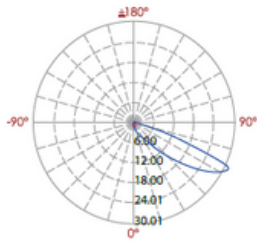

**Model:**SPLDA02243KDGKP

**Optical:**

CCT:	3000K
Light source:	3 X 0.7W
Luminance:	CW=124.6 WW=112.9
LED Type:	SMD 3030
CRI:	>80

**Electrical:**

Rated Power:	2.1W
Input voltage:	DC 24V
Operating current (MA):	24V=230
Consumption:	24V=5.5
LED driver:	Constant Voltage Input,Constant Current Output

### DIMENSIONS

**RECESSED LED STAIR LIGHT & WALL LIGHT**

**PHOTOMETRIC:**

Lux distance cure

Center beam LUX	Illuminance at a distance	
	Beam width V	H
2m	0.36 LUX	1.4m 0.8m
4m	0.09 LUX	2.7m 1.7m
6m	0.04 LUX	4.1m 2.5m
8m	0.02 LUX	5.5m 3.4m
10m	0.01 LUX	6.8m 4.3m
12m	0.01 LUX	8.2m 5.1m