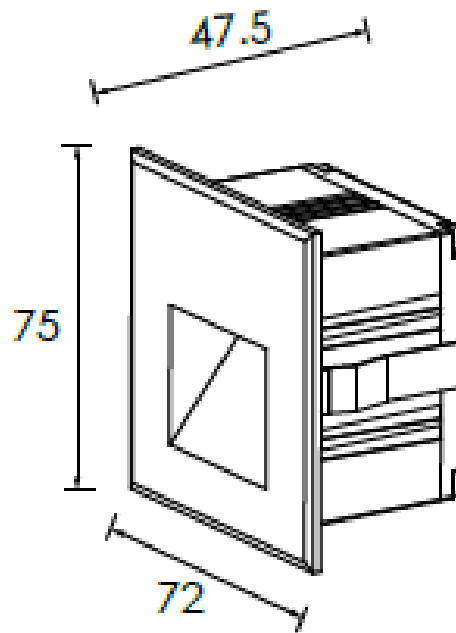

### DIMENSIONS

**RECESSED LED STAIR LIGHT & WALL LIGHT**

**PHOTOMETRIC:**

Lux distance cure

Center beam LUX	Illuminance at a distance	
	Beam width V	H
2m	0.36 LUX	1.4m 0.8m
4m	0.09 LUX	2.7m 1.7m
6m	0.04 LUX	4.1m 2.5m
8m	0.02 LUX	5.5m 3.4m
10m	0.01 LUX	6.8m 4.3m
12m	0.01 LUX	8.2m 5.1m