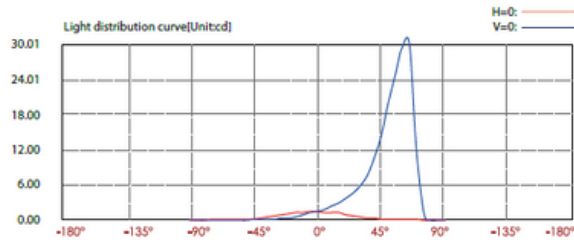

**Model:**SPLDA02243KDGKP

**Optical:**

CCT:	3000K
Light source:	3 X 0.7W
Luminance:	CW=124.6 WW=112.9
LED Type:	SMD 3030
CRI:	>80

**Electrical:**

Rated Power:	2.1W
Input voltage:	DC 24V
Operating current (MA):	24V=230
Consumption:	24V=5.5
LED driver:	Constant Voltage Input,Constant Current Output

### DIMENSIONS

**RECESSED LED STAIR LIGHT & WALL LIGHT**

**PHOTOMETRIC:**

Lux distance cure

Center beam LUX	Illuminance at a distance	
	Beam width V	H
2m	0.36 LUX	1.4m 0.8m
4m	0.09 LUX	2.7m 1.7m
6m	0.04 LUX	4.1m 2.5m
8m	0.02 LUX	5.5m 3.4m
10m	0.01 LUX	6.8m 4.3m
12m	0.01 LUX	8.2m 5.1m