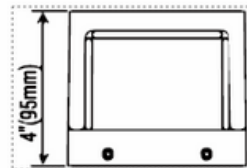

LED WALL SCONCE LIGHT

PROUDUCT SIZE

FEATURES:

- Uniform illumination, without any dark spot
- Surface mount installation on any standard Electrical box
- Waterproof IP66