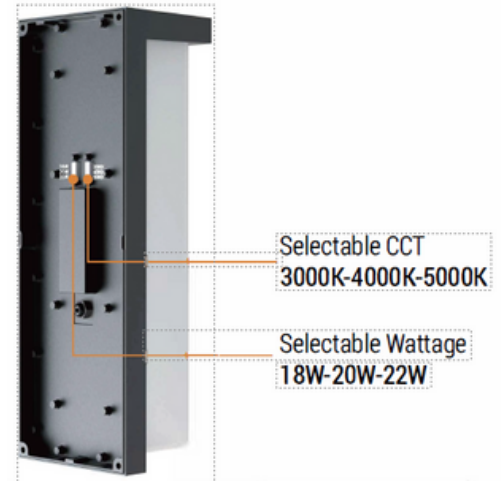

Model: WLL18113C14BKMR

Optical:

CCT: 3CCT, 3000K-4000K-5000K
 Lumen out put:: 2160Lm(18W)-2400Lm(20W)-2640Lm(22W) @4000K
 LED : SMD
 CRI: 80

Electrical:

Rated Power: Selectable 18W-20W-22W
 Input Voltage: AC120-277V
 Power Frequency: 50/60Hz
 Power Factor: >0.9

LED WALL SCONCE LIGHT

PROUDUCT SIZE

FEATURES:

- Uniform illumination, without any dark spot
- Surface mount installation on any standard Electrical box
- Waterproof IP66