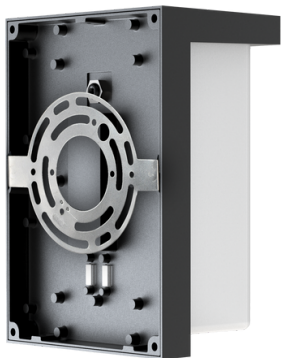

LED WALL SCONCE LIGHT

Description:

Sleek Design, Durable Build

Our wall lights feature integrated die-cast aluminum for durability and a modern look. The PC anti-yellow lampshade ensures excellent light transmission. Available in two sizes with three adjustable wattage and color temperature levels, these lights elevate any space, from balconies to commercial areas.

Model: WLL12113C8BKMR

Optical:

CCT: 3CCT, 3000K-4000K-5000K
 Lumen out put:: 1440Lm(12W)-1680Lm(14W)-1920Lm(16W) @4000K
 LED : COB
 CRI: 80

Electrical:

Rated Power: Selectable 12W-14W-16W
 Input Voltage: AC120-277V / 120VAC
 Power Frequency: 50/60Hz
 Power Factor: >0.9

Life:

Lumen maintenance: 50,000hrs
 Warranty: 2 Years

General:

Dimmable Solution: 0 to 10, Triac dimming 5-100%
 Body: Aluminum+PC
 Operating Temp -20~40 'C
 Environment: Wet Location and IP66
 Finish: Black

LED WALL SCONE LIGHT

PROUDUCT SIZE