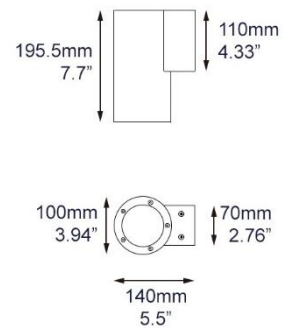

OWL-09

OUTDOOR WALL LIGHT – UP OR DOWN

SPECIFICATIONS

Model No.	OWL09
Power Consumption(±10%)	18W
Input Voltage	24VDC
Luminous Flux (±10%)	1620 lm
Efficacy(4000K Ra70)	90 lm/W
Correlated Color Temperature	3000K/6000K
Color Rendering Index	>80
Dimming	Yes
Material	Extruded aluminum body
Finish	Powder coating
Fixture Color	Black/Dark Grey/Silver Grey
Product Dimension	195.5x140x100mm
IP Rating	IP65
IK Rating	IK09
Working Temperature	-30°C to +45°C
Life Time of LED @Ta=25°C	50000 Hours
Warranty	5 Years
Application	Outdoor, Wet locations

DIMENSIONS

DISTRIBUTION

Lux distance cure

Illuminance at a distance			
Center beam LUX	Beam width		
	V	H	
2m	1421.67 LUX	0.9m	0.9m
4m	355.42 LUX	1.8m	1.8m
6m	157.96 LUX	2.6m	2.7m
8m	88.85 LUX	3.5m	3.5m
10m	56.87 LUX	4.4m	4.4m
12m	39.49 LUX	5.3m	5.3m