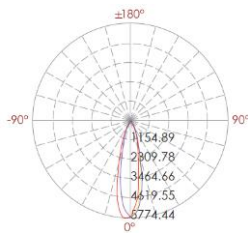

OWL-09

OUTDOOR WALL LIGHT – UP OR DOWN

SPECIFICATIONS

Model No.	OWL09
Power Consumption(±10%)	18W
Input Voltage	24VDC
Luminous Flux (±10%)	1620 lm
Efficacy(4000K Ra70)	90 lm/W
Correlated Color Temperature	3000K/6000K
Color Rendering Index	>80
Dimming	Yes
Material	Extruded aluminum body
Finish	Powder coating
Fixture Color	Black/Dark Grey/Silver Grey
Product Dimension	195.5x140x100mm
IP Rating	IP65
IK Rating	IK09
Working Temperature	-30°C to +45°C
Life Time of LED @Ta=25°C	50000 Hours
Warranty	5 Years
Application	Outdoor, Wet locations

DIMENSIONS

DISTRIBUTION

Lux distance cure

Illuminance at a distance			
Center beam LUX	Beam width		
	V	H	
2m	1421.67 LUX	0.9m	0.9m
4m	355.42 LUX	1.8m	1.8m
6m	157.96 LUX	2.6m	2.7m
8m	88.85 LUX	3.5m	3.5m
10m	56.87 LUX	4.4m	4.4m
12m	39.49 LUX	5.3m	5.3m