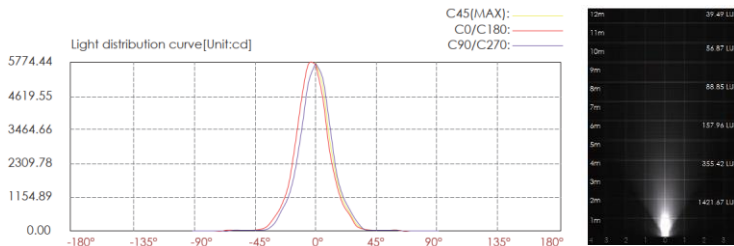

Illuminance at a distance			
Center beam LUX	Beam width		
	V	H	
2m	1421.67 LUX	0.9m	0.9m
4m	355.42 LUX	1.8m	1.8m
6m	157.96 LUX	2.6m	2.7m
8m	88.85 LUX	3.5m	3.5m
10m	56.87 LUX	4.4m	4.4m
12m	39.49 LUX	5.3m	5.3m

Ver.Spread:24.8 Horiz.Spread:24.9