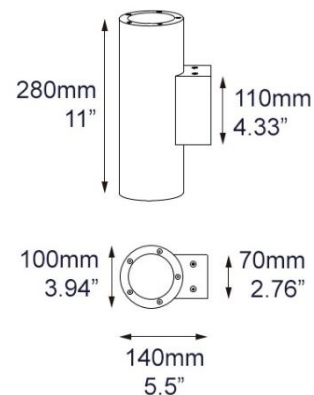

OWL-10

OUTDOOR WALL LIGHT – UP AND DOWN

SPECIFICATIONS

Model No.	OWL10
Power Consumption(±10%)	2x12W
Input Voltage	24VDC
Luminous Flux (±10%)	2x1152 lm
Efficacy(4000K Ra70)	96 lm/W
Correlated Color Temperature	3000K/6000K
Color Rendering Index	>80
Dimming	Yes
Material	Extruded aluminum body
Finish	Powder coating
Fixture Color	Black/Dark Grey/Silver Grey
Product Dimension	280x140x100mm
IP Rating	IP65
IK Rating	IK10
Working Temperature	-30°C to +45°C
Life Time of LED @Ta=25°C	50000 Hours
Warranty	5 Years
Application	Outdoor, Wet locations

DIMENSIONS

APPLICATION