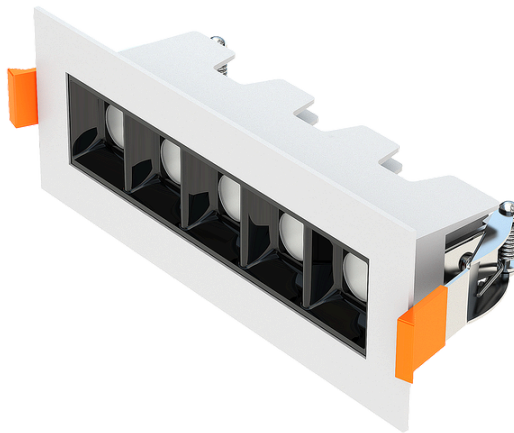

Mini LED Linear Downlight

Description:

The Mini LED Linear Downlight is a stylish and versatile lighting fixture that combines modern design with superior functionality. Its slim, linear shape fits discreetly into ceilings, providing uniform and energy-efficient lighting. Perfect for highlighting architectural details or enhancing ambient lighting, this downlight is an excellent choice for both residential and commercial spaces.

Model: MLH0511115CXXGS

Optical:

CCT:	27K/30K/35K/40K/50K 5CCT Tunable
Lumen out put:	600LM
Efficiency:	60LM/W
Power Factor	>0.9
CRI:	>90Ra
LED Chip:	SMD3535

Electrical:

Rated Power:	11W
Input voltage:	100-130V AC, 50/60HZ
Beam angle:	15° / 30° / 45°

Life:

Lumen maintenance:	70% light output at 50000hrs
Warranty:	2 Years

General:

Dimmable Solution:	Triac dimming 10-100%
Approved Locations	Insulated ceilings
Finish color Availability:	White and black
Type:	IC , Air Tight
Certification:	cETL

Mini LED Linear Downlight

PRODUCT OPTION

**5 Cells Linear Downlight
Black Body**

**5 Cells Linear Downlight
White Body**

Mini LED Linear Downlight

Dimension Drawing

LENGHT	WDITH	HEIGHT	CUT SIZE
6.4"	2.3"	62"	5.47" X 1.41"