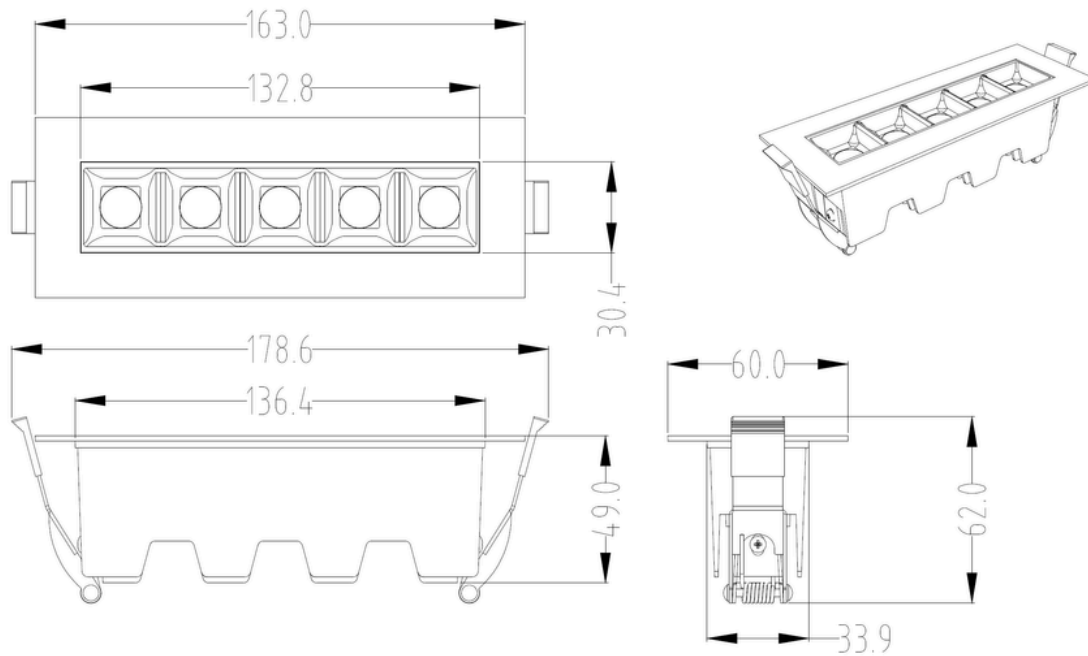

Mini LED Linear Downlight

Description:

The Mini LED Linear Downlight is a stylish and versatile lighting fixture that combines modern design with superior functionality. Its slim, linear shape fits discreetly into ceilings, providing uniform and energy-efficient lighting. Perfect for highlighting architectural details or enhancing ambient lighting, this downlight is an excellent choice for both residential and commercial spaces.

Mini LED Linear Downlight

PRODUCT OPTION

**5 Cells Linear Downlight
Black Body**

**5 Cells Linear Downlight
White Body**

Mini LED Linear Downlight

Dimension Drawing

LENGHT	WDITH	HEIGHT	CUT SIZE
6.4"	2.3"	62"	5.47" X 1.41"

Beam angle

15° 30° 45°

Fixture color

WH BK