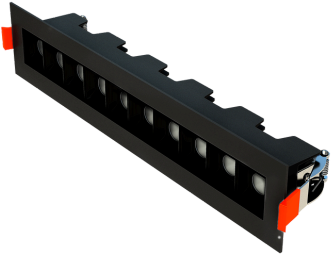

## Mini LED Linear Downlight

### Description:

The Mini LED Linear Downlight is a stylish and versatile lighting fixture that combines modern design with superior functionality. Its slim, linear shape fits discreetly into ceilings, providing uniform and energy-efficient lighting. Perfect for highlighting architectural details or enhancing ambient lighting, this downlight is an excellent choice for both residential and commercial spaces.

### Optical:

CCT:	27K/30K/35K/40K/50K 5CCT Tunable
Lumen out put:	1000LM
Efficiency:	65LM/W
Power Factor	>0.9
CRI:	>90Ra
LED Chip:	SMD3535

### PRODUCT OPTION

**10 Cells Linear Downlight  
Black Body**

**10 Cells Linear Downlight  
White Body**

**Mini LED Linear Downlight**

**Dimension Drawing**

LENGHT	WDITH	HEIGHT	CUT SIZE
11.65"	2.3"	2.44"	10.70" X 1.41"