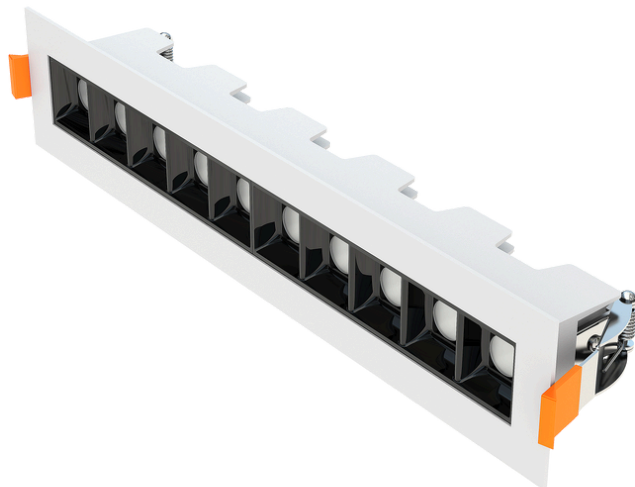

## Mini LED Linear Downlight

### Description:

The Mini LED Linear Downlight is a stylish and versatile lighting fixture that combines modern design with superior functionality. Its slim, linear shape fits discreetly into ceilings, providing uniform and energy-efficient lighting. Perfect for highlighting architectural details or enhancing ambient lighting, this downlight is an excellent choice for both residential and commercial spaces.

### PRODUCT OPTION

**10 Cells Linear Downlight  
Black Body**

**10 Cells Linear Downlight  
White Body**

**Mini LED Linear Downlight**

**Dimension Drawing**

LENGHT	WDITH	HEIGHT	CUT SIZE
11.65"	2.3"	2.44"	10.70" X 1.41"