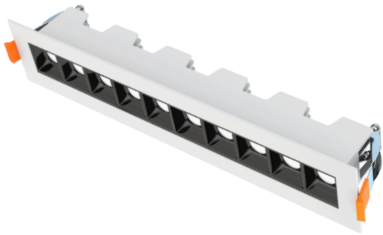

Electrical:

Rated Power:	18W
Input voltage:	100-130V AC, 50/60HZ
Beam angle:	15° / 30° / 45°