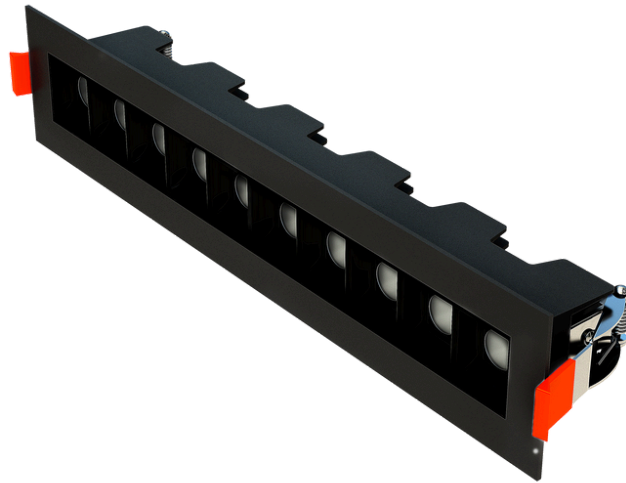

Mini LED Linear Downlight

PRODUCT OPTION