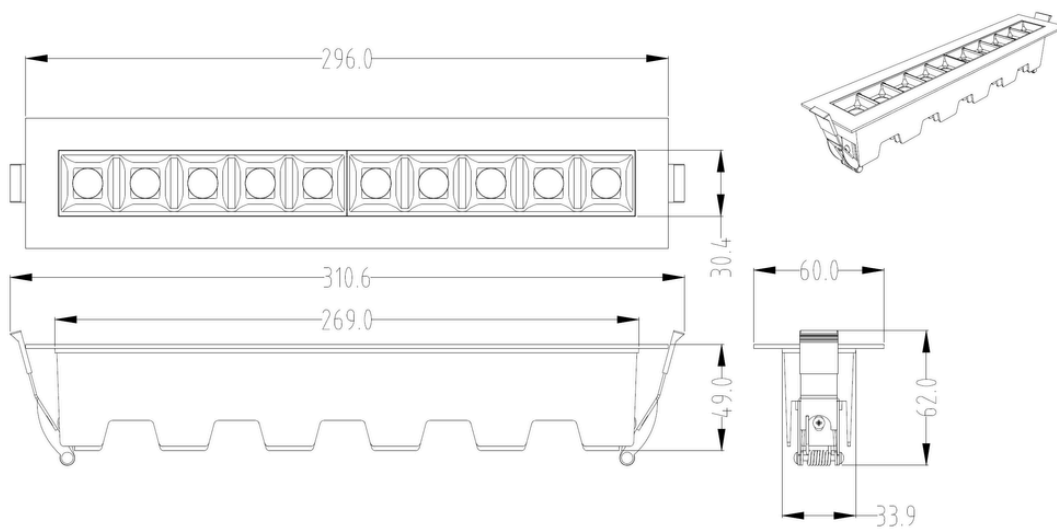

### PRODUCT OPTION

**10 Cells Linear Downlight  
Black Body**

**10 Cells Linear Downlight  
White Body**

**Mini LED Linear Downlight**

**Dimension Drawing**

LENGHT	WDITH	HEIGHT	CUT SIZE
11.65"	2.3"	2.44"	10.70" X 1.41"