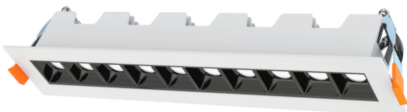

General:

Dimmable Solution:	Triac dimming 10-100%
Approved Locations	Insulated ceilings
Finish color Availability:	White and black
Type:	IC , Air Tight
Certification:	cETL