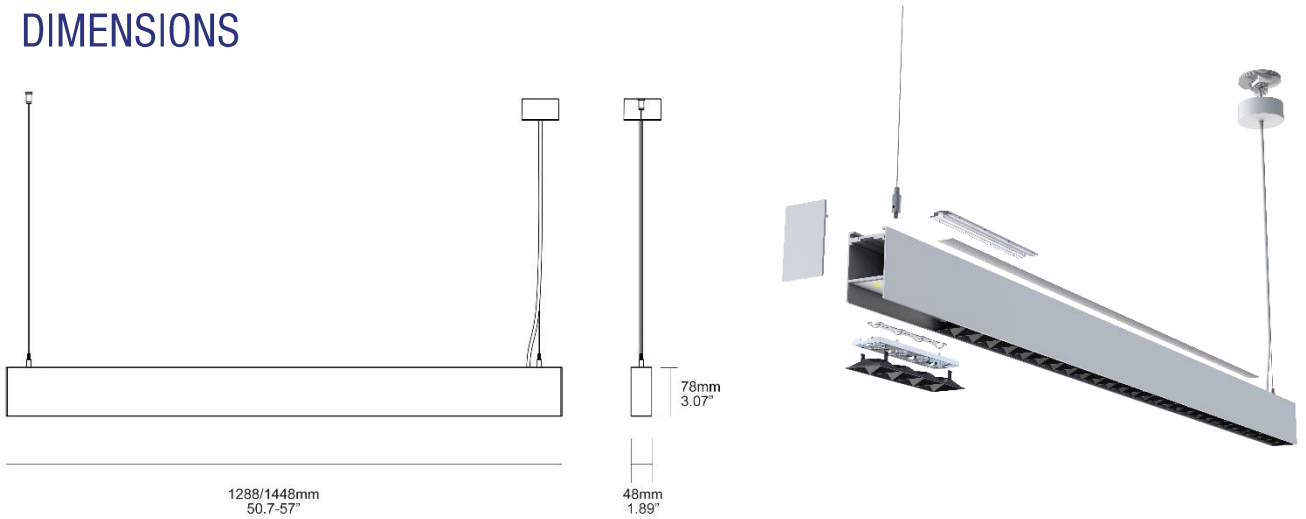

PL-04

PENDANT LINEAR UP/DOWN LIGHT (SINGLE/LINKABLE)

SPECIFICATIONS

Model No.	PL-04	
Power Consumption(±10%)	36W↑/24W↓	42W↑/28W↓
Input Voltage	120VAC/100-277VAC	
Luminous Flux (±10%)	4200lm↑/3250lm↓ (SMD5050) 3500lm↑/2800lm↓ (SMD2835)	4200lm↑/3250lm↓ (SMD5050) 3500lm↑/2800lm↓ (SMD2835)
Correlated Color Temperature	3000K/4000K/6000K	
Color Rendering Index	>80	
UGR level	<15	
Dimming	Yes	
Material	Aluminum body, PC lens	
Finish	Powder Coating	
Fixture Color	White/Silver	
IP Rating	IP20	
Life Time of LED @Ta=25°C	50000 Hours	
Warranty	5 Years	
Application	Classroom, open space office, meeting room and other office applications	

PL-04

PENDANT LINEAR UP/DOWN LIGHT (SINGLE/LINKABLE)

DIMENSIONS

PL-04

PENDANT LINEAR UP/DOWN LIGHT (SINGLE/LINKABLE)

DISTRIBUTION

ORDERING INFORMATION

EXAMPLE: PR-PL04-36-24-W-3000-80-T