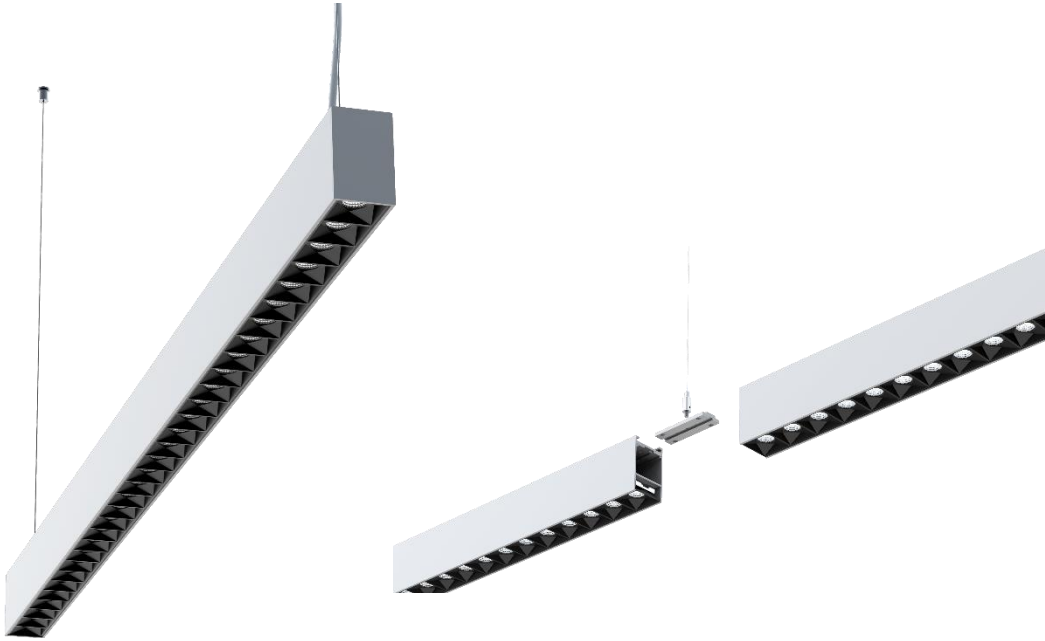

PL-04

PENDANT LINEAR UP/DOWN LIGHT (SINGLE/LINKABLE)

SPECIFICATIONS

Model No.	PL-04	
Power Consumption(±10%)	36W↑/24W↓	42W↑/28W↓
Input Voltage	120VAC/100-277VAC	
Luminous Flux (±10%)	4200lm↑/3250lm↓ (SMD5050) 3500lm↑/2800lm↓ (SMD2835)	4200lm↑/3250lm↓ (SMD5050) 3500lm↑/2800lm↓ (SMD2835)
Correlated Color Temperature	3000K/4000K/6000K	
Color Rendering Index	>80	
UGR level	<15	
Dimming	Yes	
Material	Aluminum body, PC lens	
Finish	Powder Coating	
Fixture Color	White/Silver	
IP Rating	IP20	
Life Time of LED @Ta=25°C	50000 Hours	
Warranty	5 Years	
Application	Classroom, open space office, meeting room and other office applications	

PL-04

PENDANT LINEAR UP/DOWN LIGHT (SINGLE/LINKABLE)

DIMENSIONS

PL-04

PENDANT LINEAR UP/DOWN LIGHT (SINGLE/LINKABLE)

DISTRIBUTION

ORDERING INFORMATION

EXAMPLE: PR-PL04-36-24-W-3000-80-T

SERIES	WATTAGE	FIXTURE COLOR	CCT(K°)	CRI	DIMMING
PR-PL04	36-24	W: White	3000	80	D: Dali
	42-28	S: Silver	4000	90	T: Triac
			6000	V: 0-10V	
			4000	O: None	
			5000		