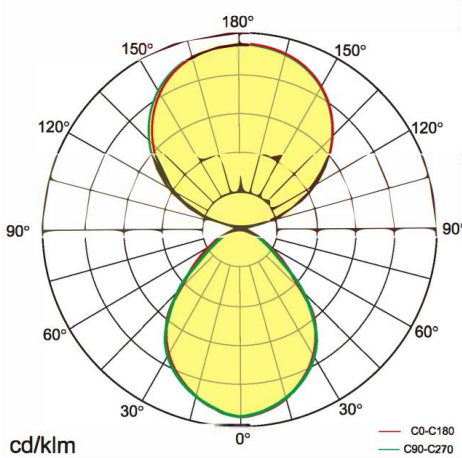

PL-04

PENDANT LINEAR UP/DOWN LIGHT (SINGLE/LINKABLE)

SPECIFICATIONS

Model No.	PL-04	
Power Consumption(±10%)	36W↑/24W↓	42W↑/28W↓
Input Voltage	120VAC/100-277VAC	
Luminous Flux (±10%)	4200lm↑/3250lm↓ (SMD5050) 3500lm↑/2800lm↓ (SMD2835)	4200lm↑/3250lm↓ (SMD5050) 3500lm↑/2800lm↓ (SMD2835)
Correlated Color Temperature	3000K/4000K/6000K	
Color Rendering Index	>80	
UGR level	<15	
Dimming	Yes	
Material	Aluminum body, PC lens	
Finish	Powder Coating	
Fixture Color	White/Silver	
IP Rating	IP20	
Life Time of LED @Ta=25°C	50000 Hours	
Warranty	5 Years	
Application	Classroom, open space office, meeting room and other office applications	

PL-04

PENDANT LINEAR UP/DOWN LIGHT (SINGLE/LINKABLE)

DIMENSIONS

PL-04

PENDANT LINEAR UP/DOWN LIGHT (SINGLE/LINKABLE)

DISTRIBUTION

ORDERING INFORMATION

EXAMPLE: PR-PL04-36-24-W-3000-80-T

SERIES	WATTAGE	FIXTURE COLOR	CCT(K°)	CRI	DIMMING
PR-PL04	36-24	W: White	3000	80	D: Dali
	42-28	S: Silver	4000	90	T: Triac
			6000	V: 0-10V	
			4000	O: None	
			5000		