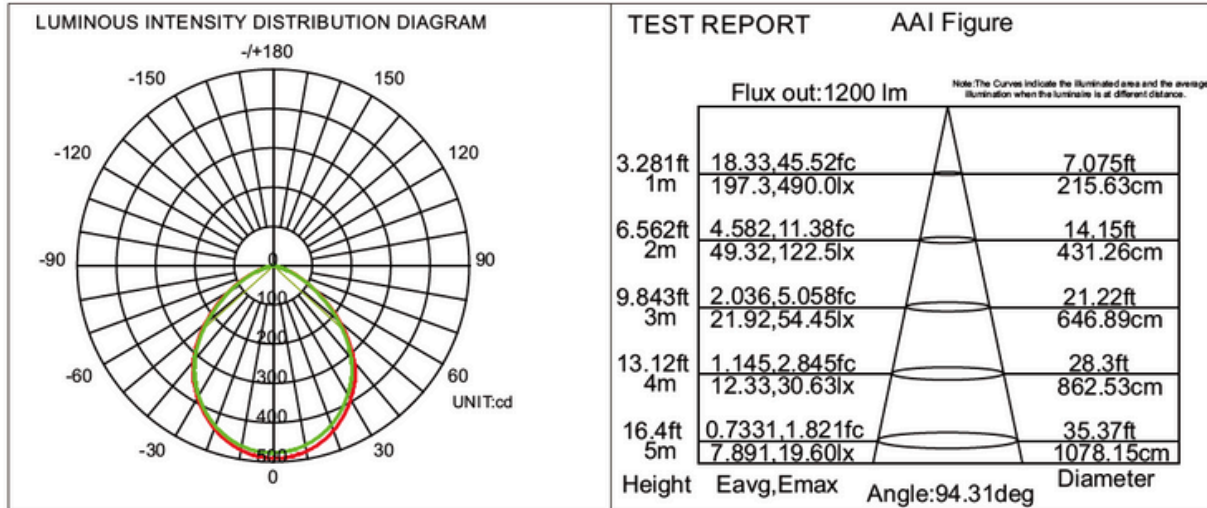

LED Track Light