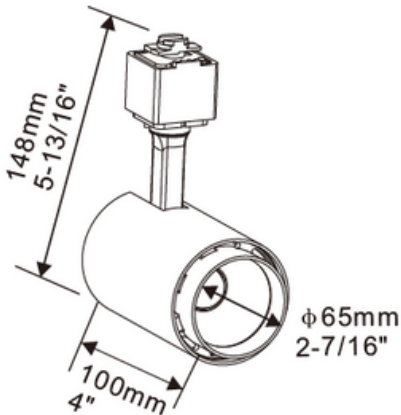

General:

Dimmable Solution:	Triac
Body:	White,Black
Certification:	cETLus