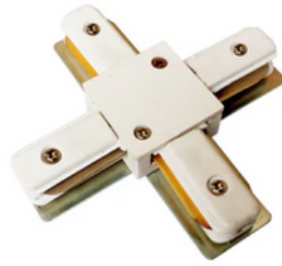

LED Track Light

Description:

Efficient and versatile, our LED Head Track Light offers precise illumination with adjustable heads. Featuring energy-saving LED technology and a sleek design, it's perfect for any space, from homes to offices

General:

Dimmable Solution:	Triac
Body:	White,Black
Certification:	cETLus

LED Track Light

LED Track Light

ACCESSORIES

T-CONNECTOR

CROSS-CONNECTOR

L-CONNECTOR

LIVE END CONNECTOR

I-CONNECTOR

LIVE END CONNECTOR
WITH J BOX

END CAP

FLOATING CANOPY