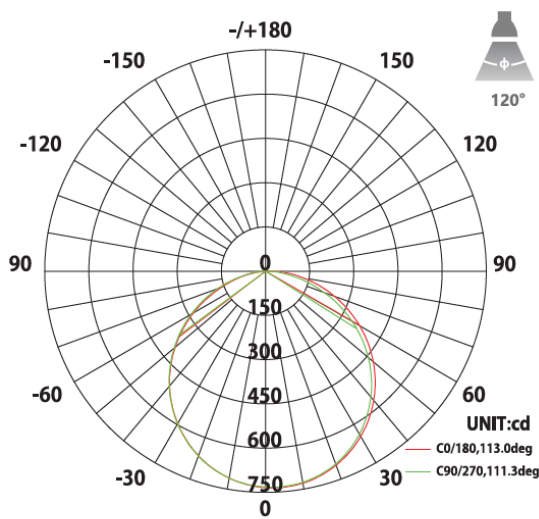

**Model:**

**Optical:**

CCT:	3CCT, 3000K/4000K/5000K
Lumen out put:	3840LM High Brightness
Lumen Efficacy:	80 LM/W
LED Type:	SMD2835
CRI:	>80

**Electrical:**

Rated Power:	48W
Input voltage:	AC 120V
Beam angle:	120°
Power factor/THD/PE:	>90% / <30 / 70%

**Sky Bright Regular 24"**

**DRAWING**

**Sky Bright Regular 24"**

**INSTALLATION**

A: Surface Mounted

B: Semi - Flush Mount

C: Suspending Intallation

8", 12", 16"

24"

**POLAR CURVES WIDE DISTRIBUTION**

**AVERAGE BEAM ANGLE(50%):112.1 DEG**

**AVERAGE AND CENTER FIGURE**

Note: The Curves indicate the illuminated area and the average illumination when the luminaire is at different distance.