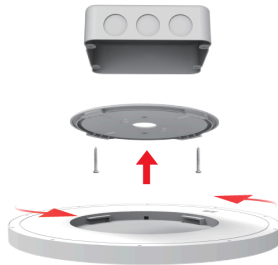

**Sky Bright Regular 24"**

**Description:**

Introducing our sleek LED Ceiling Surface Mount Light, a perfect blend of style and functionality. With its slim design, this light fixture seamlessly integrates into any space, fitting neatly on a standard ceiling junction box. It offers 3CCT tunable capability, allowing you to adjust the color temperature for the desired ambiance. Additionally, it is dimmable, giving you control over the brightness. Experience the perfect lighting solution that is both stylish and efficient.

**Sky Bright Regular 24"**

**DRAWING**

**Sky Bright Regular 24"**

**INSTALLATION**

A: Surface Mounted

B: Semi - Flush Mount

C: Suspending Intallation

8", 12", 16"

24"

**POLAR CURVES WIDE DISTRIBUTION**

**AVERAGE BEAM ANGLE(50%):112.1 DEG**

**AVERAGE AND CENTER FIGURE**

Note: The Curves indicate the illuminated area and the average illumination when the luminaire is at different distance.