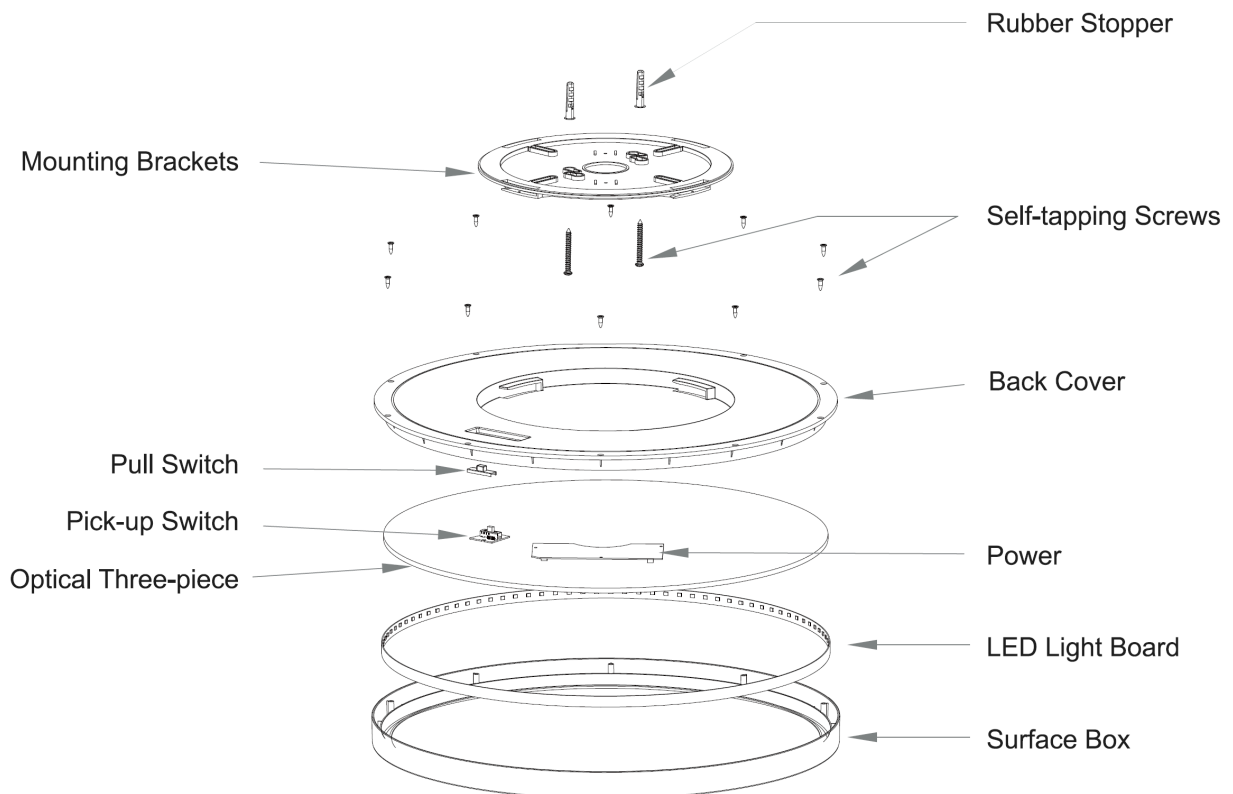

**Sky Bright Regular 24"**

**Description:**

Introducing our sleek LED Ceiling Surface Mount Light, a perfect blend of style and functionality. With its slim design, this light fixture seamlessly integrates into any space, fitting neatly on a standard ceiling junction box. It offers 3CCT tunable capability, allowing you to adjust the color temperature for the desired ambiance. Additionally, it is dimmable, giving you control over the brightness. Experience the perfect lighting solution that is both stylish and efficient.

**Sky Bright Regular 24"**

**DRAWING**

**Sky Bright Regular 24"**

**INSTALLATION**

A: Surface Mounted

B: Semi - Flush Mount

C: Suspending Intallation

8", 12", 16"

24"

**POLAR CURVES WIDE DISTRIBUTION**

**AVERAGE BEAM ANGLE(50%):112.1 DEG**

**AVERAGE AND CENTER FIGURE**

Note: The Curves indicate the illuminated area and the average illumination when the luminaire is at different distance.