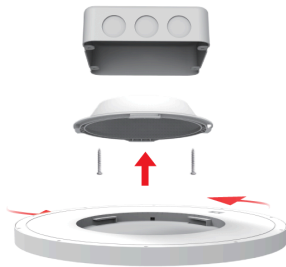

**Sky Bright Regular 24"**

**Description:**

Introducing our sleek LED Ceiling Surface Mount Light, a perfect blend of style and functionality. With its slim design, this light fixture seamlessly integrates into any space, fitting neatly on a standard ceiling junction box. It offers 3CCT tunable capability, allowing you to adjust the color temperature for the desired ambiance. Additionally, it is dimmable, giving you control over the brightness. Experience the perfect lighting solution that is both stylish and efficient.

**Sky Bright Regular 24"**

**DRAWING**

**Sky Bright Regular 24"**

**INSTALLATION**

A: Surface Mounted

B: Semi - Flush Mount

C: Suspending Intallation

8", 12", 16"

24"

**POLAR CURVES WIDE DISTRIBUTION**

**AVERAGE BEAM ANGLE(50%):112.1 DEG**

**AVERAGE AND CENTER FIGURE**

Note: The Curves indicate the illuminated area and the average illumination when the luminaire is at different distance.