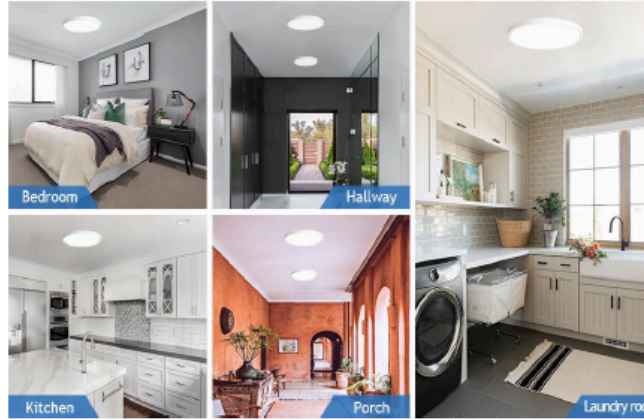

Wide Application