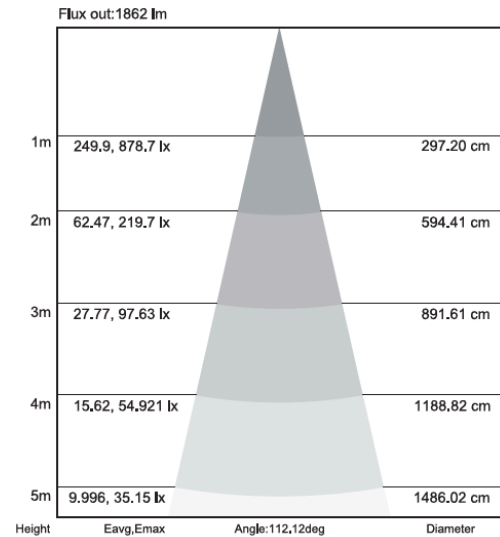

**Model:**

**Optical:**

CCT:	3CCT, 3000K/4000K/5000K
Lumen out put:	3840LM High Brightness
Lumen Efficacy:	80 LM/W
LED Type:	SMD2835
CRI:	>80

**Electrical:**

Rated Power:	48W
Input voltage:	AC 120V
Beam angle:	120°
Power factor/THD/PE:	>90% / <30 / 70%

**Sky Bright Regular 24"**

**DRAWING**

**Sky Bright Regular 24"**

**INSTALLATION**

A: Surface Mounted

B: Semi - Flush Mount

C: Suspending Intallation

8", 12", 16"

24"

**POLAR CURVES WIDE DISTRIBUTION**

**AVERAGE BEAM ANGLE(50%):112.1 DEG**

**AVERAGE AND CENTER FIGURE**

Note: The Curves indicate the illuminated area and the average illumination when the luminaire is at different distance.