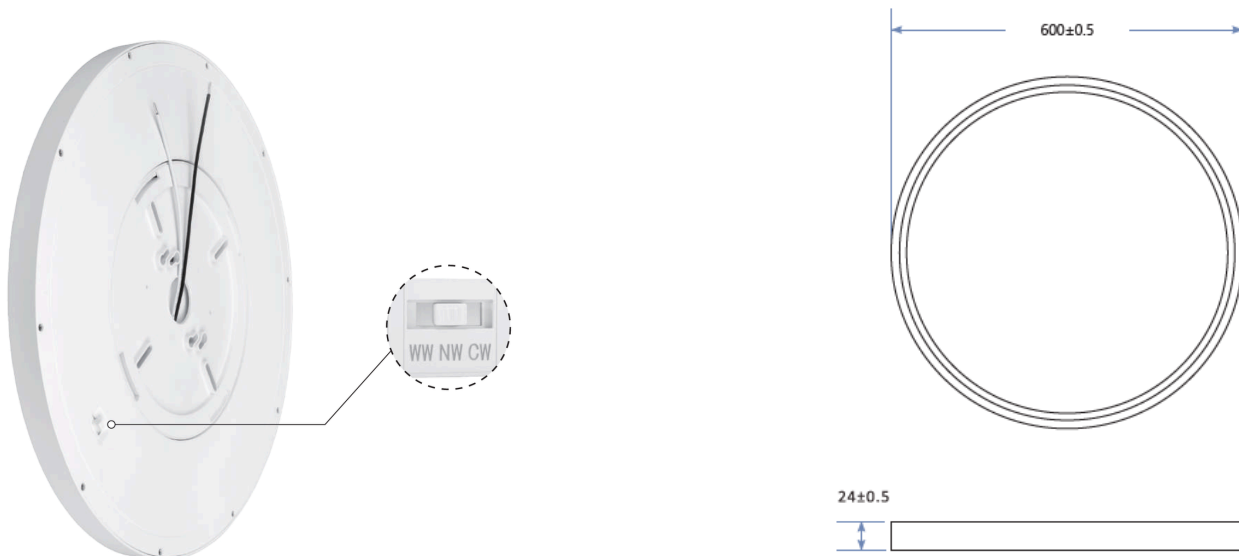

**Sky Bright Regular 24"**

**Description:**

Introducing our sleek LED Ceiling Surface Mount Light, a perfect blend of style and functionality. With its slim design, this light fixture seamlessly integrates into any space, fitting neatly on a standard ceiling junction box. It offers 3CCT tunable capability, allowing you to adjust the color temperature for the desired ambiance. Additionally, it is dimmable, giving you control over the brightness. Experience the perfect lighting solution that is both stylish and efficient.

**Model:**

**Optical:**

CCT:	3CCT, 3000K/4000K/5000K
Lumen out put:	3840LM High Brightness
Lumen Efficacy:	80 LM/W
LED Type:	SMD2835
CRI:	>80

**Electrical:**

Rated Power:	48W
Input voltage:	AC 120V
Beam angle:	120°
Power factor/THD/PE:	>90% / <30 / 70%

**Sky Bright Regular 24"**

**DRAWING**

**Sky Bright Regular 24"**

**INSTALLATION**

A: Surface Mounted

B: Semi - Flush Mount

C: Suspending Intallation

8", 12", 16"

24"

**POLAR CURVES WIDE DISTRIBUTION**

**AVERAGE BEAM ANGLE(50%):112.1 DEG**

**AVERAGE AND CENTER FIGURE**

Note: The Curves indicate the illuminated area and the average illumination when the luminaire is at different distance.