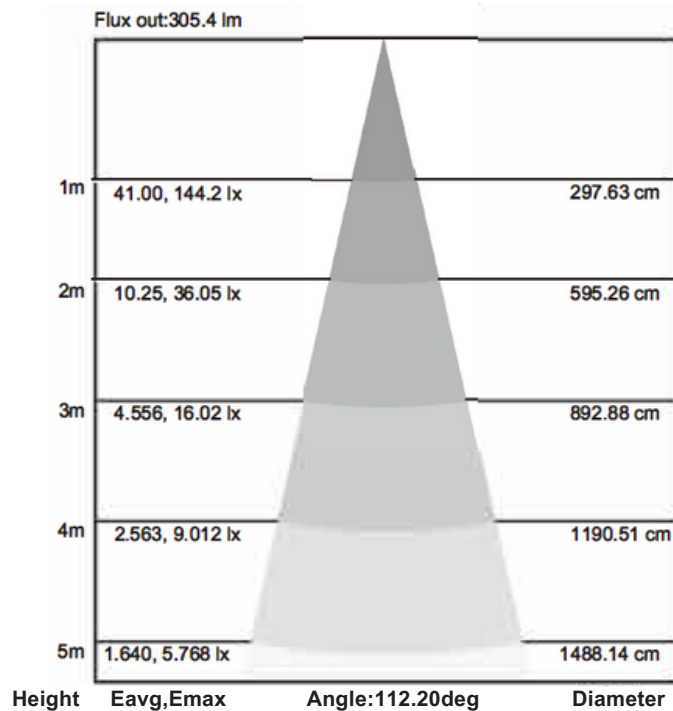

Model: CGLR0811053CHM

Optical:

CCT:	3CCT, 3000K/4000K/5000K
Lumen out put:	520 LM@3000K
Lumen Efficacy:	65 LM/W
LED Type:	SMD2835 / 56PCS
CRI:	>80

Electrical:

Rated Power:	8W
Input voltage:	AC 120V / 60Hz
Beam angle:	120°
Power factor/THD/PE:	>90% <30 / 70%

Sky Bright Slim Line 5"

POLAR CURVES WIDE DISTRIBUTION:

AVERAGE AND CENTERE FIGURE:

Note: The Curves indicate the illuminated area and the average illumination when the luminaire is at different distance