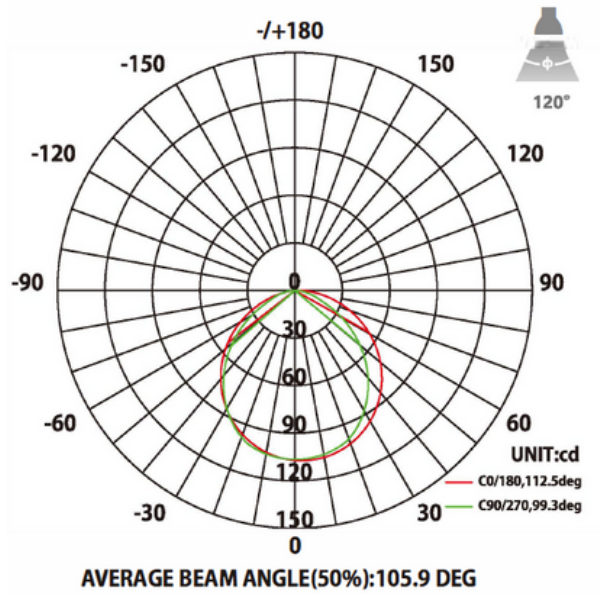

Model: CGLR0811053CHM

Optical:

CCT:	3CCT, 3000K/4000K/5000K
Lumen out put:	520 LM@3000K
Lumen Efficacy:	65 LM/W
LED Type:	SMD2835 / 56PCS
CRI:	>80

Electrical:

Rated Power:	8W
Input voltage:	AC 120V / 60Hz
Beam angle:	120°
Power factor/THD/PE:	>90% <30 / 70%

Sky Bright Slim Line 5"

POLAR CURVES WIDE DISTRIBUTION:

AVERAGE AND CENTERE FIGURE:

Note: The Curves indicate the illuminated area and the average illumination when the luminaire is at different distance