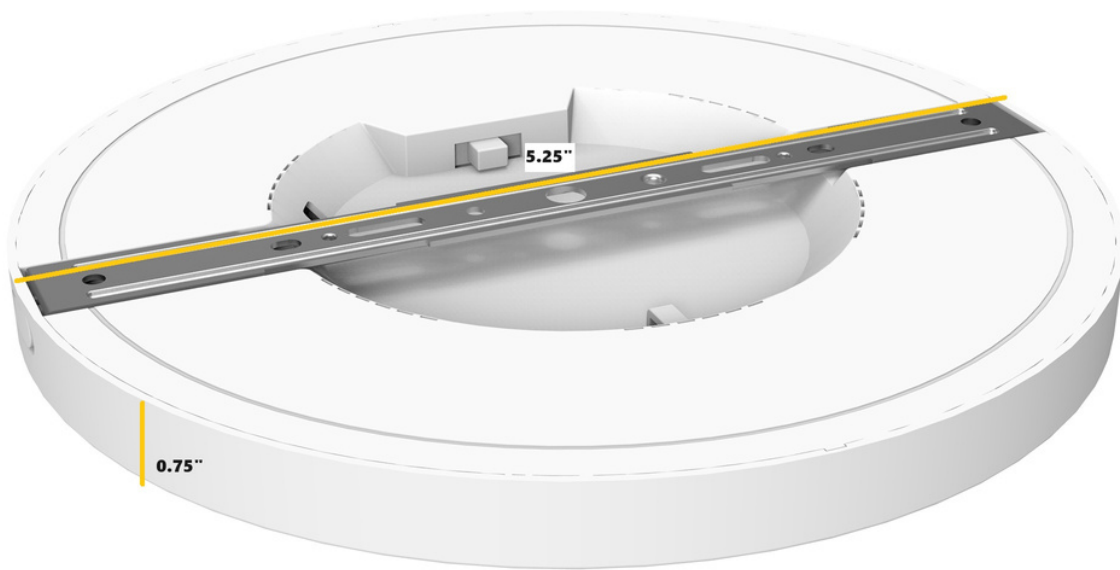

Sky Bright Slim Line 5"

Description:

Introducing our sleek LED Ceiling Surface Mount Light, a perfect blend of style and functionality. With its slim design, this light fixture seamlessly integrates into any space, fitting neatly on a standard ceiling junction box. It offers 3CCT tunable capability, allowing you to adjust the color temperature for the desired ambiance. Additionally, it is dimmable, giving you control over the brightness. Experience the perfect lighting solution that is both stylish and efficient.

Model: CGLR0811053CHM

Optical:

CCT:	3CCT, 3000K/4000K/5000K
Lumen out put:	520 LM@3000K
Lumen Efficacy:	65 LM/W
LED Type:	SMD2835 / 56PCS
CRI:	>80

Electrical:

Rated Power:	8W
Input voltage:	AC 120V / 60Hz
Beam angle:	120°
Power factor/THD/PE:	>90% <30 / 70%

Sky Bright Slim Line 5"

POLAR CURVES WIDE DISTRIBUTION:

AVERAGE AND CENTERE FIGURE:

Note: The Curves indicate the illuminated area and the average illumination when the luminaire is at different distance

Sky Bright Slim Line 5"

DIMENSION:

Sky Bright Slim Line 5"

INSTALLATION: