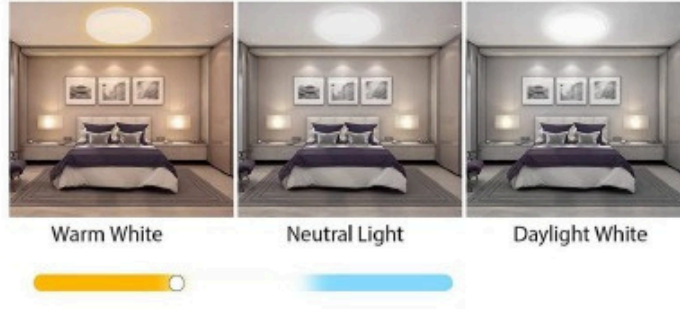

Sky Bright Slim 5",7",9",12"

Description:

Introducing our sleek LED Ceiling Surface Mount Light, a perfect blend of style and functionality. With its slim design, this light fixture seamlessly integrates into any space, fitting neatly on a standard ceiling junction box. It offers 3CCT tunable capability, allowing you to adjust the color temperature for the desired ambiance. Additionally, it is dimmable, giving you control over the brightness. Experience the perfect lighting solution that is both stylish and efficient.

Model	Size/Power	CCT	Environment	Accessories
SBS	5"-8W:08 5"-11W:11 7"-14W:14 9"-20W:20 12"-25W:25	3000K/4000K/5000K : 3C 2700K/3000K/3500K/4000K/5000K : 5C	Dry:D Wet:W	Black Frame : FB Silver Frame: FS White : None

Sky Bright Slim 5",7",9",12"

Sky Bright Slim 5",7",9",12"

Front light color temperature
3000K 4000K and 5000K adjustable