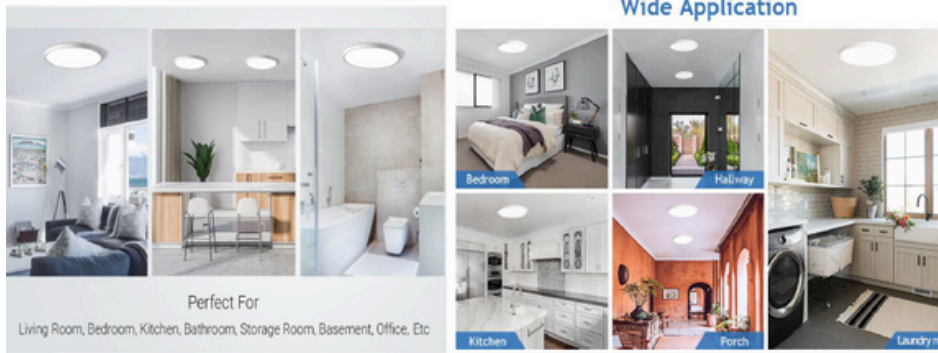

Sky Bright Slim 5",7",9",12"

Description:

Introducing our sleek LED Ceiling Surface Mount Light, a perfect blend of style and functionality. With its slim design, this light fixture seamlessly integrates into any space, fitting neatly on a standard ceiling junction box. It offers 3CCT tunable capability, allowing you to adjust the color temperature for the desired ambiance. Additionally, it is dimmable, giving you control over the brightness. Experience the perfect lighting solution that is both stylish and efficient.

Sky Bright Slim 5",7",9",12"

Sky Bright Slim 5",7",9",12"

Front light color temperature
3000K 4000K and 5000K adjustable