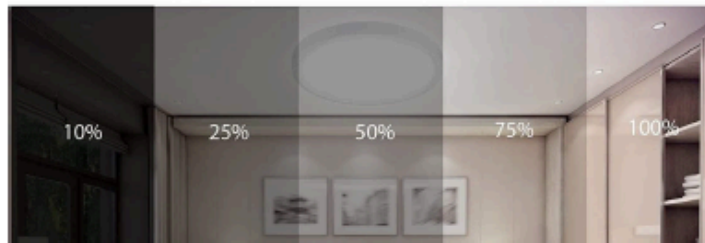

Sky Bright Regular 9"

Wide Application

Sky Bright Regular 9"

Warm White

Neutral Light

Daylight White

Front light color temperature
3000K 4000K and 5000K adjustable

Low profile provides
extra headroom.