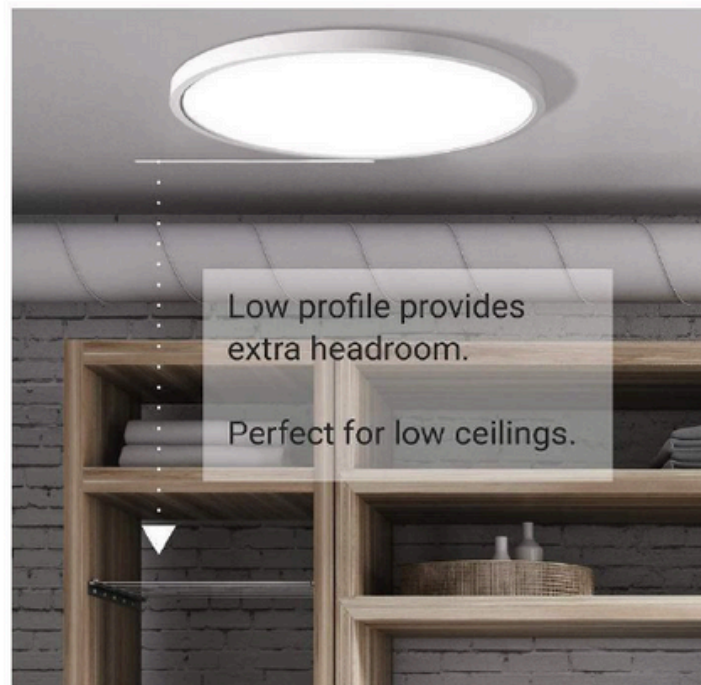

Sky Bright Regular 9"

Description:

Introducing our sleek LED Ceiling Surface Mount Light, a perfect blend of style and functionality. With its slim design, this light fixture seamlessly integrates into any space, fitting neatly on a standard ceiling junction box. It offers 3CCT tunable capability, allowing you to adjust the color temperature for the desired ambiance. Additionally, it is dimmable, giving you control over the brightness. Experience the perfect lighting solution that is both stylish and efficient.

Sky Bright Regular 9"

Wide Application

Sky Bright Regular 9"

Warm White

Neutral Light

Daylight White

Front light color temperature
3000K 4000K and 5000K adjustable

Low profile provides
extra headroom.

Perfect for low ceilings.