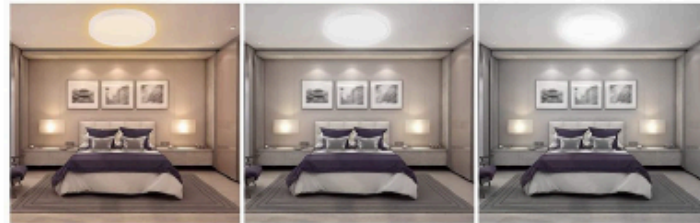

Sky Bright Regular

Description:

Introducing our sleek LED Ceiling Surface Mount Light, a perfect blend of style and functionality. With its slim design, this light fixture seamlessly integrates into any space, fitting neatly on a standard ceiling junction box. It offers 3CCT tunable capability, allowing you to adjust the color temperature for the desired ambiance. Additionally, it is dimmable, giving you control over the brightness. Experience the perfect lighting solution that is both stylish and efficient.

Sky Bright Regular

Wide Application

Sky Bright Regular

Warm White

Neutral Light

Daylight White

Front light color temperature
3000K 4000K and 5000K adjustable

Low profile provides
extra headroom.