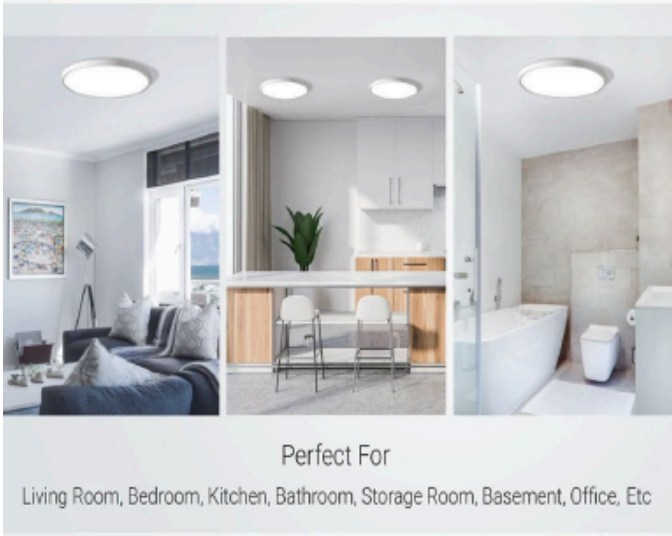

Sky Bright Regular

Description:

Introducing our sleek LED Ceiling Surface Mount Light, a perfect blend of style and functionality. With its slim design, this light fixture seamlessly integrates into any space, fitting neatly on a standard ceiling junction box. It offers 3CCT tunable capability, allowing you to adjust the color temperature for the desired ambiance. Additionally, it is dimmable, giving you control over the brightness. Experience the perfect lighting solution that is both stylish and efficient.

Sky Bright Regular

Wide Application

Sky Bright Regular

Warm White

Neutral Light

Daylight White

Front light color temperature
3000K 4000K and 5000K adjustable

Low profile provides
extra headroom.