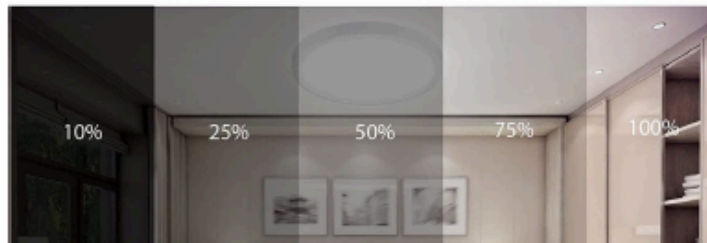

Sky Bright Regular

Wide Application

Sky Bright Regular

Warm White

Neutral Light

Daylight White

Front light color temperature
3000K 4000K and 5000K adjustable

Low profile provides
extra headroom.