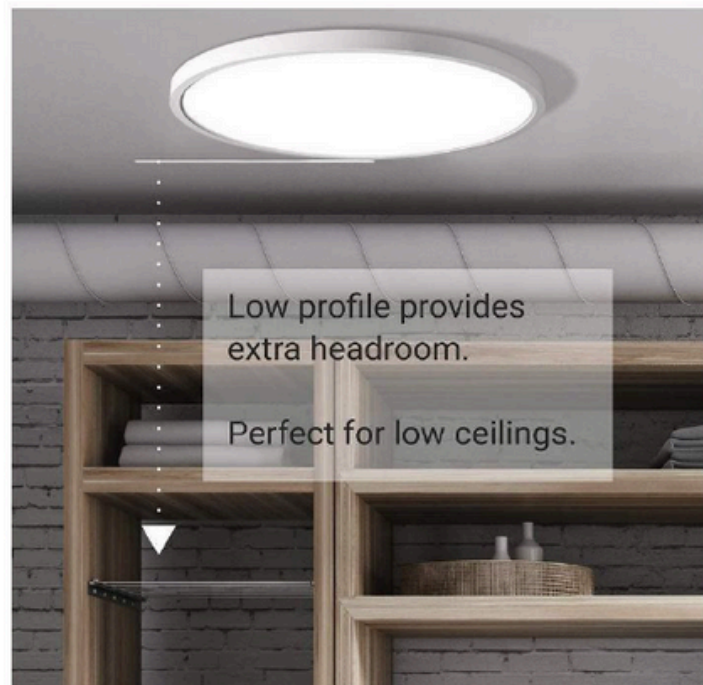

Sky Bright Regular

Description:

Introducing our sleek LED Ceiling Surface Mount Light, a perfect blend of style and functionality. With its slim design, this light fixture seamlessly integrates into any space, fitting neatly on a standard ceiling junction box. It offers 3CCT tunable capability, allowing you to adjust the color temperature for the desired ambiance. Additionally, it is dimmable, giving you control over the brightness. Experience the perfect lighting solution that is both stylish and efficient.

Sky Bright Regular

Wide Application

Sky Bright Regular

Warm White

Neutral Light

Daylight White

Front light color temperature
3000K 4000K and 5000K adjustable

Low profile provides
extra headroom.

Perfect for low ceilings.