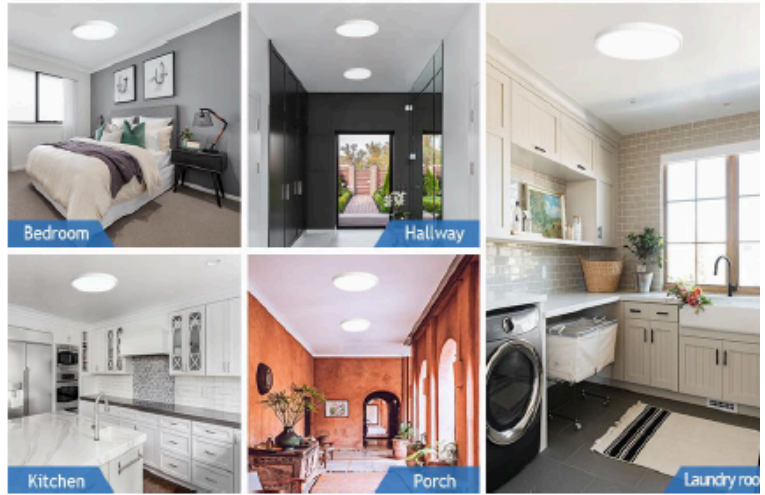

Sky Bright Regular

Description:

Introducing our sleek LED Ceiling Surface Mount Light, a perfect blend of style and functionality. With its slim design, this light fixture seamlessly integrates into any space, fitting neatly on a standard ceiling junction box. It offers 3CCT tunable capability, allowing you to adjust the color temperature for the desired ambiance. Additionally, it is dimmable, giving you control over the brightness. Experience the perfect lighting solution that is both stylish and efficient.

Sky Bright Regular

Wide Application

Sky Bright Regular

Warm White

Neutral Light

Daylight White

Front light color temperature
3000K 4000K and 5000K adjustable

Low profile provides
extra headroom.