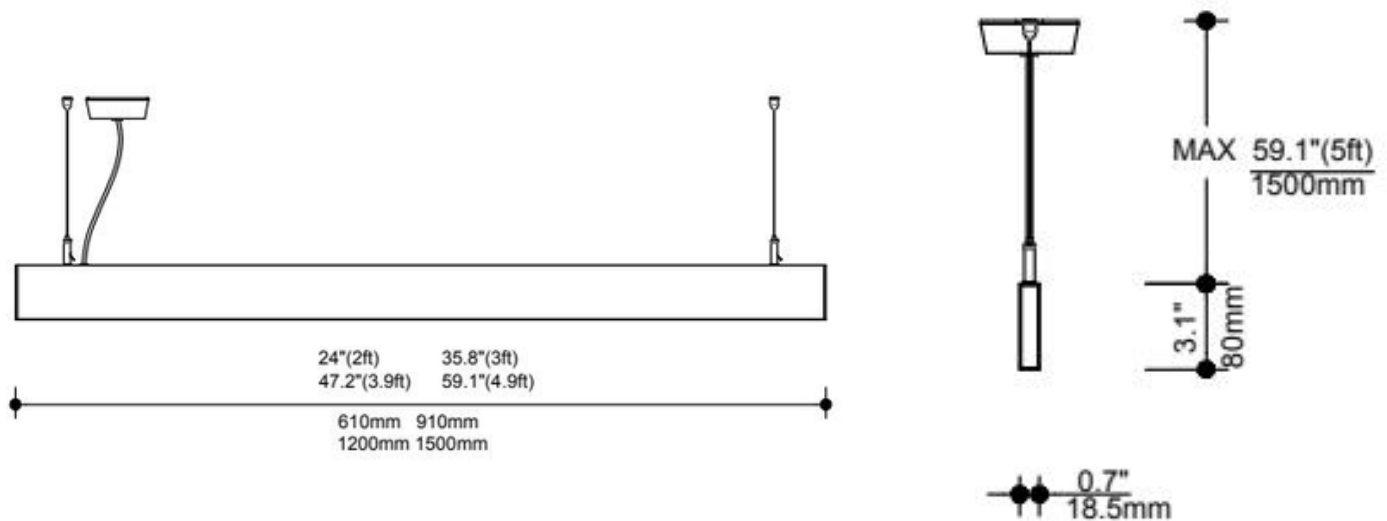

Slim VersaGlow Linear Pendant 008

ORDERING GUID

Sample:LRLP-03-30-UNV-WH-30-10V

Model	Length	Power	Lumens	Voltage	Finish	CCT	Dimming
LRLP	3FT 4FT 5FT	30W 40W 40W	2430lm 3100lm 3100lm	120-277:UNV 120:120	WH White BK Black GR Grey	30K 3000K 40K 4000K 60K 6000K	Non Dimmable :0 0 -10V : 10V DALI : D TRIAC (phase dimming): P

DIMENSIONS

Slim VersaGlow Linear Pendant 008

Accessories

Slim VersaGlow Linear Pendant 008

Application