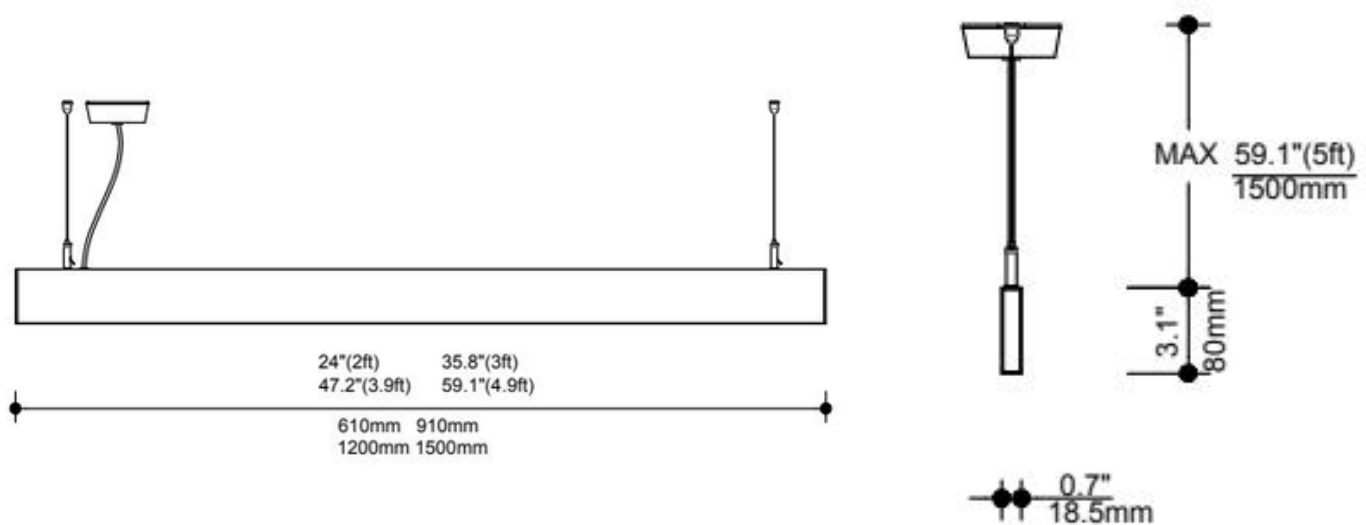

**Model:**

**Optical:**

CCT:	3000 / 4000 / 6000
Lumens	80LM/W
Driver Efficacy:	>90%
CRI:	83/90 optional

**Electrical:**

Max Run:	400W
Rated Power:	30W @4FT 40W@4FT 40W@5FT
Input voltage:	100-277V
Power factor:	>0.95
THD:	<20%
Beam Angle:	101°

**VersaGlow Slim**

**ORDERING GUID**

Sample:LRLP-03-30-UNV-WH-30-10V

Model	Length	Power	Lumens	Voltage	Finish	CCT	Dimming
LRLP	3FT 4FT 5FT	30W 40W 40W	2430lm 3100lm 3100lm	120- 277:UNV 120:120	WH White BK Black GR Grey	30K 3000K 40K 4000K 60K 6000K	Non Dimmable :0 0 -10V : 10V DALI : D TRIAC (phase dimming): P

**DIMENSIONS**