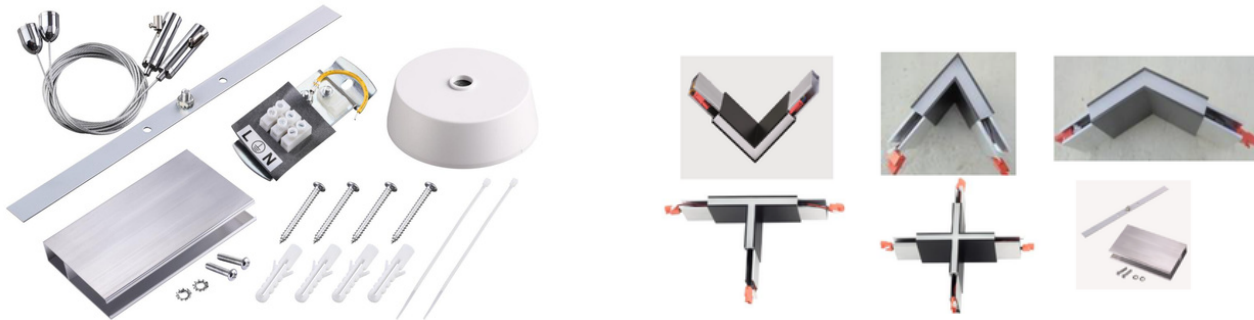

VersaGlow Slim

Accessories