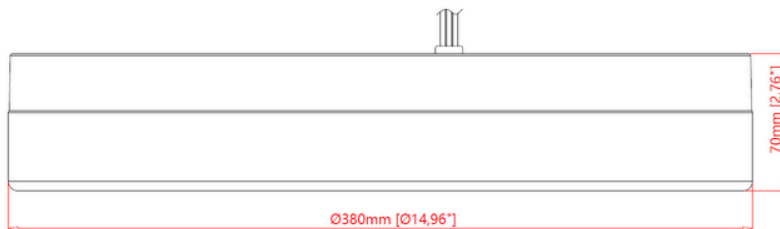

16" Ceiling Light