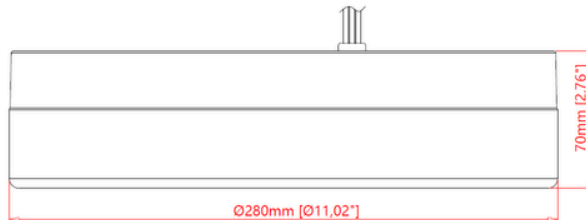

Velora Ceiling Light

12" Ceiling Light