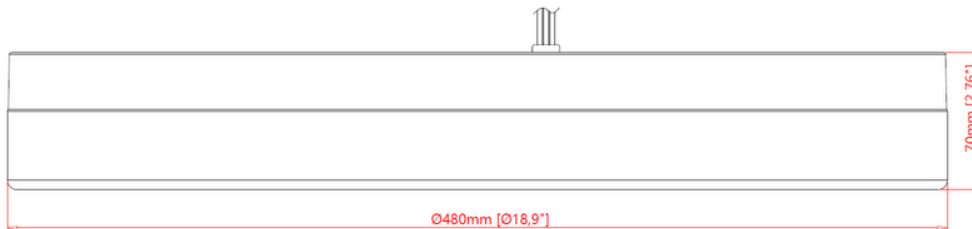

20" Ceiling Light