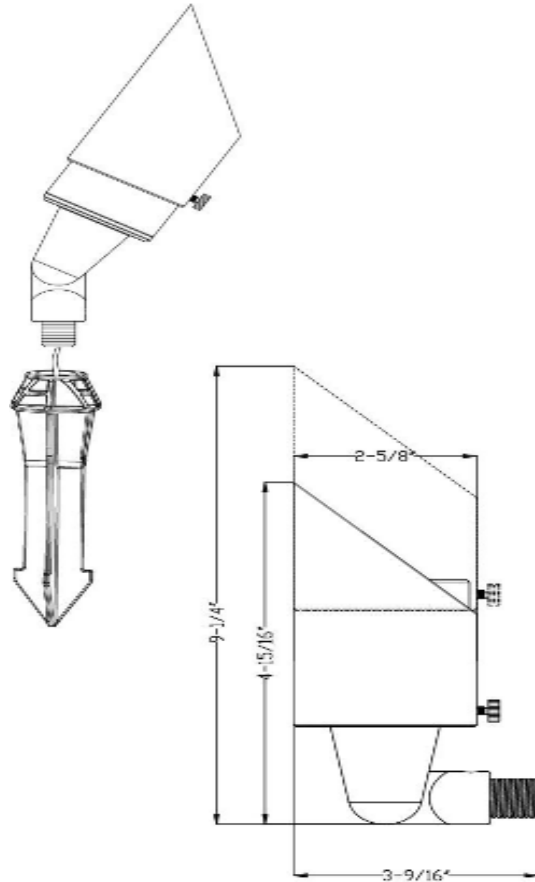

LANDSCAPE SPOT LIGHT

SPECIFICATIONS

Performance

CRI	>80
CCT	3000K/4000K
Lumen	300lm
Voltage	10-15V
Wattage	12W

DIMENSIONS

FEATURES

LIFESPAN: 50000HRS

COLOR OPTION:
BLACK/WHITE/BROWN

MATERIAL: ALUMINUM

ENVIROMENT: RAIN

LIGHT SOURCE: INTERGRATED
LED/MR16