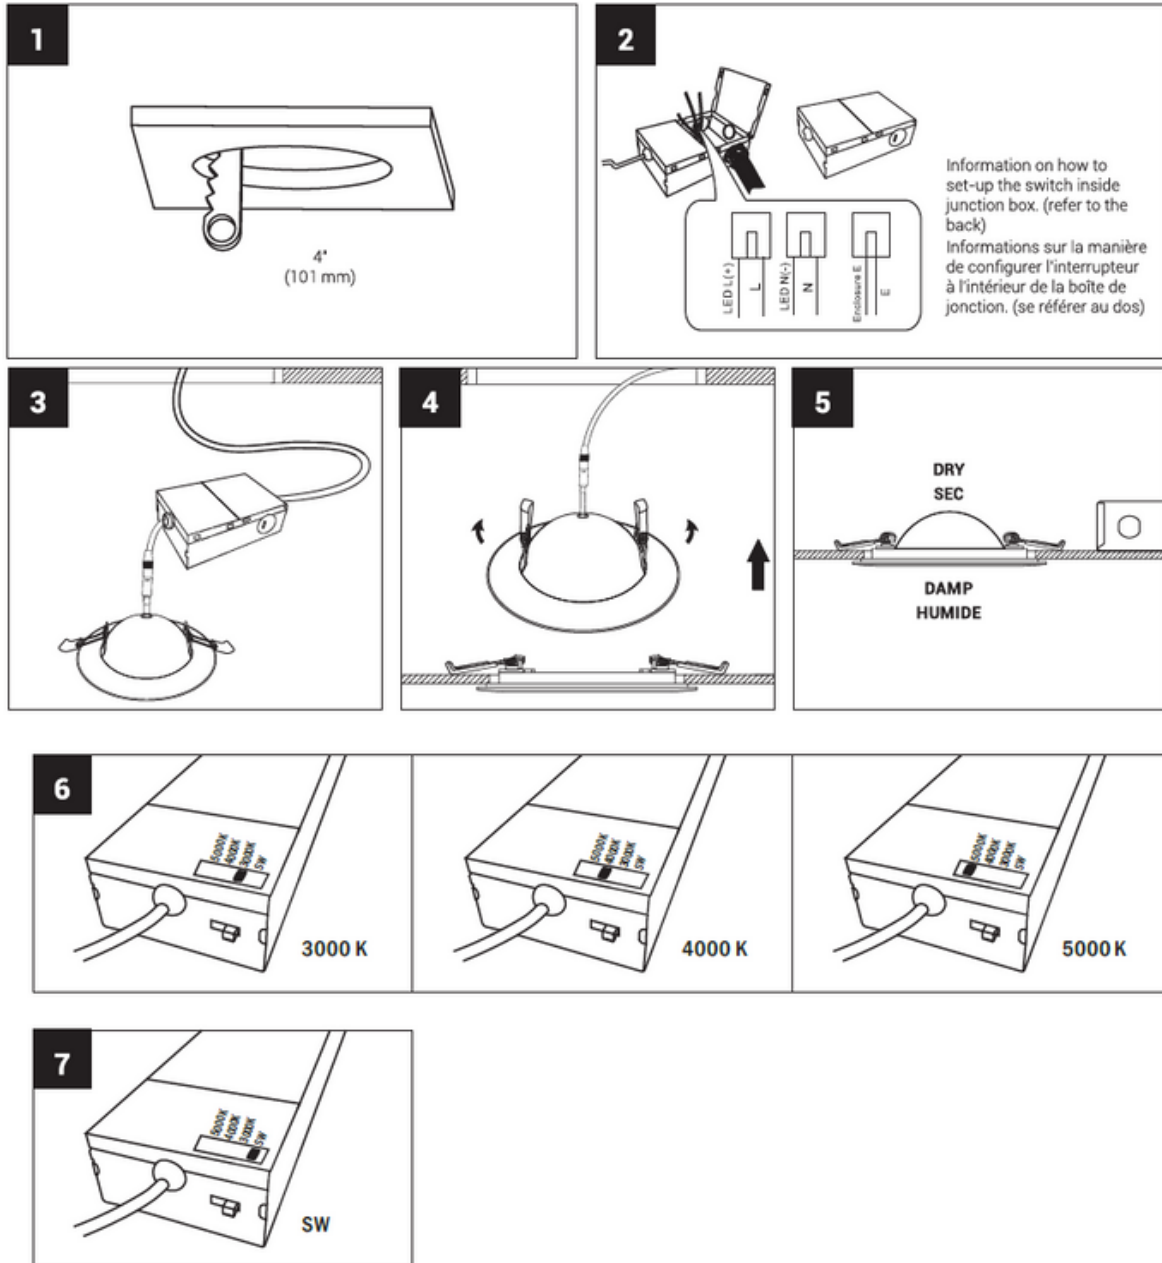

**LED FLOATING GIMBAL DOWNLIGHT 4"**

**Description:**

This low profile Gimbal Downlight is a 9 watt 4" lighting fixture for recess retrofit application. It is a high-performance, easy to install residential grade downlight solution that offers good light output, energy efficiency and streamlined design, Suitable for damp locations. ETL Approved, IC Rated and Air Tight 3 CCT tunable by DIP Switch and Wall Switch control.

**LED FLOATING GIMBAL DOWNLIGHT 4"**

**INSTALLATION**

**LED FLOATING GIMBAL DOWNLIGHT 4"**

**DRAWING**

**3.15" (80mm)**

**OD: 4.72" (120mm)**

**H: 0.98" (20mm)**