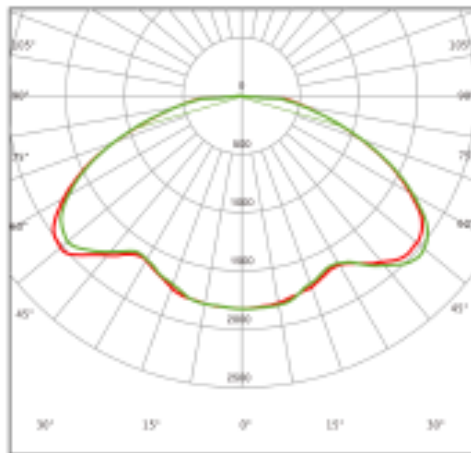

Mounting Options

SURFACE MOUNTING

CONDUIT MOUNTING

PHOTOMETRY

25W/40W/60W beam angle

80W/100W beam angle

U00C09

U00C07