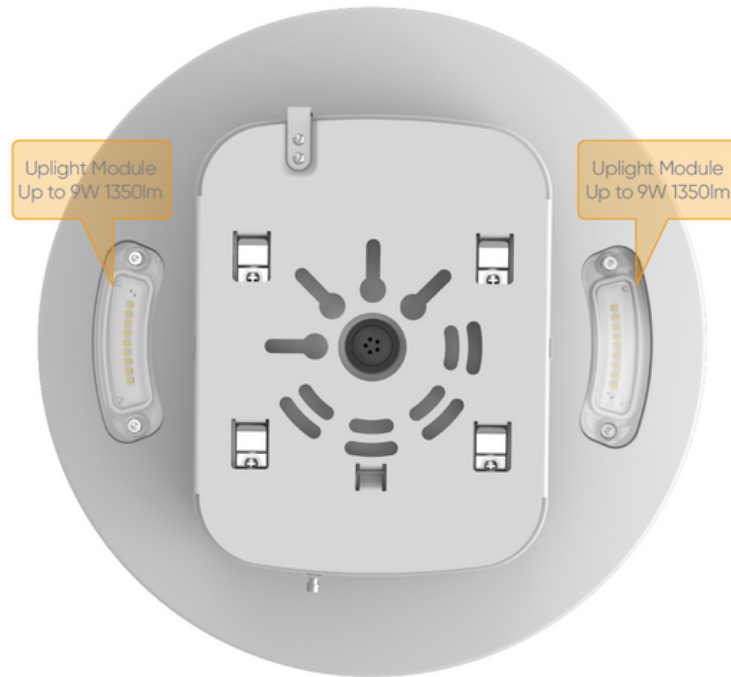

LED Canopy Light

Description:

Illuminate your parking areas, gas stations, warehouse and open spaces with our versatile CP Series Canopy Light. Featuring two small up lights to minimize cave light, optional emergency battery backup, and compatibility with plug-and-play sensors, this product offers unparalleled adaptability and performance. With adjustable CCT and wattage, it's suitable for various projects. Experience reliable, efficient lighting tailored to your needs.

LED Canopy Light

DIMENSIONS

25W/40W/60W

80W/100W

LED Canopy Light

ACCESSORIES

PIR sensor
PC
Φ61*28mm

Motion Sensor

Mounting Options

SURFACE MOUNTING

CONDUIT MOUNTING

PHOTOMETRY

25W/40W/60W beam angle

80W/100W beam angle

U00C09

U00C07

LED Canopy Light

Up Light Module

CP02 has uplight s standard, which would reduce cave effect

EMB Available

LED Canopy Light

• 3 CCT Adjustable

3000K, 4000K, 5000K adjustable

• 4 Wattage Adjustable