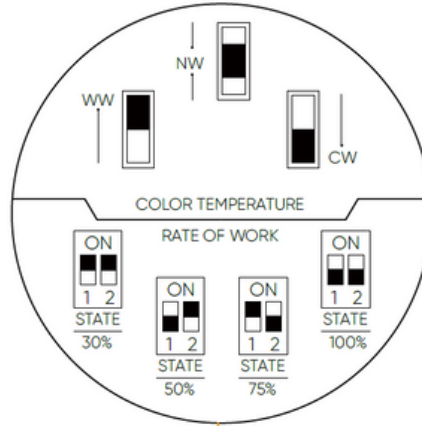

LED Canopy Light

Up Light Module

CP02 has uplight s standard, which would reduce cave effect

EMB Available

LED Canopy Light

• 3 CCT Adjustable

3000K, 4000K, 5000K adjustable

• 4 Wattage Adjustable

30%, 50%, 75%, 100% adjustable

Microwave & PIR Sensor

Plug-and-play Microwave and PIR sensor control make it more energy-saving based on 140lm/w and saves your electric bills.

Microwave Motion Sensor

PIR Sensor