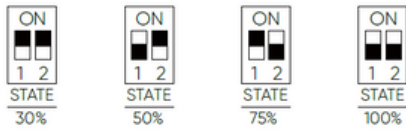

• 4 Wattage Adjustable

30%, 50%, 75%, 100% adjustable