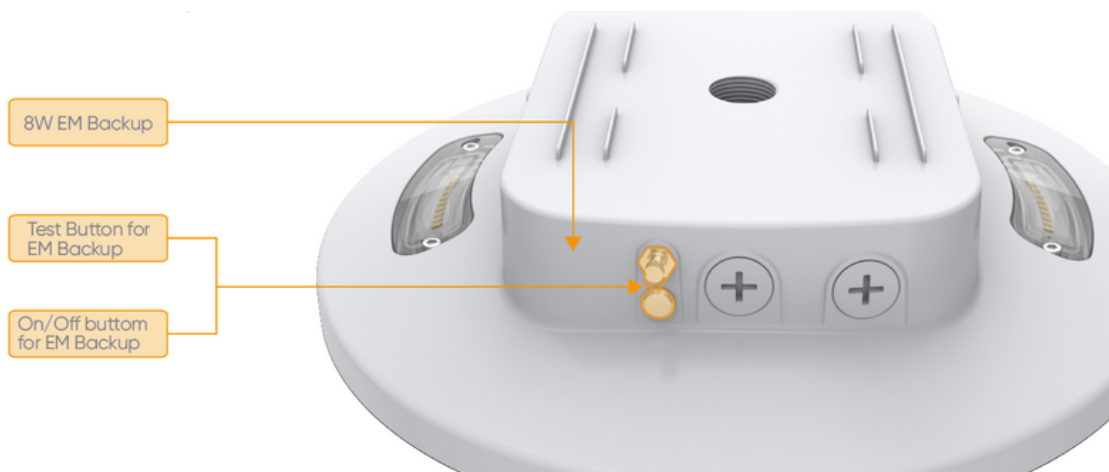

LED Canopy Light

Description:

Illuminate your parking areas, gas stations, warehouse and open spaces with our versatile CP Series Canopy Light. Featuring two small up lights to minimize cave light, optional emergency battery backup, and compatibility with plug-and-play sensors, this product offers unparalleled adaptability and performance. With adjustable CCT and wattage, it's suitable for various projects. Experience reliable, efficient lighting tailored to your needs.

LED Canopy Light

DIMENSIONS

25W/40W/60W

80W/100W

LED Canopy Light

ACCESSORIES

PIR sensor
PC
Φ61*28mm

Motion Sensor

Mounting Options

SURFACE MOUNTING

CONDUIT MOUNTING

PHOTOMETRY

25W/40W/60W beam angle

80W/100W beam angle

U00C09

U00C07

LED Canopy Light

Up Light Module

CP02 has uplight s standard, which would reduce cave effect

EMB Available

LED Canopy Light

• 3 CCT Adjustable

3000K, 4000K, 5000K adjustable

• 4 Wattage Adjustable