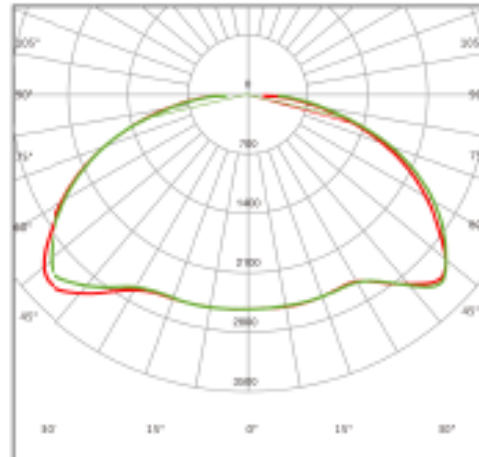

Mounting Options

SURFACE MOUNTING

CONDUIT MOUNTING

PHOTOMETRY

25W/40W/60W beam angle

80W/100W beam angle

U00C09

U00C07