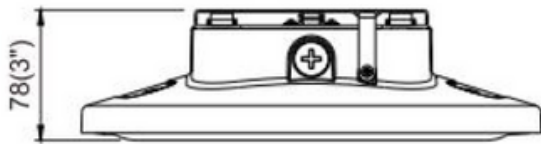

LED Canopy Light

DIMENSIONS

25W/40W/60W