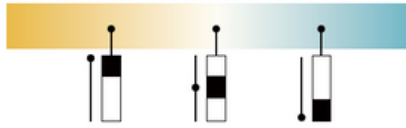

LED Canopy Light

Up Light Module

CP02 has uplight s standard, which would reduce cave effect

EMB Available

LED Canopy Light

• 3 CCT Adjustable

3000K, 4000K, 5000K adjustable

• 4 Wattage Adjustable