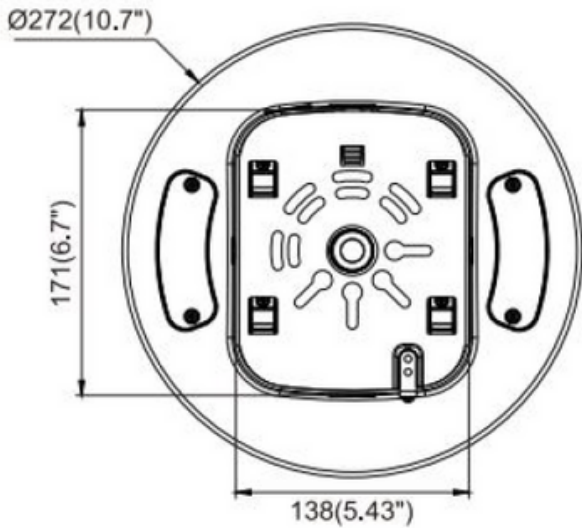

LED Canopy Light

DIMENSIONS

25W/40W/60W

80W/100W

LED Canopy Light

ACCESSORIES

PIR sensor
PC
Φ61*28mm

Motion Sensor