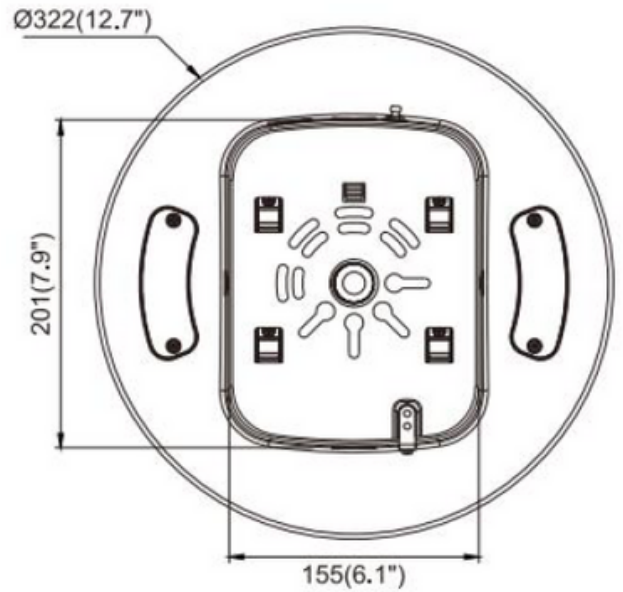

LED Canopy Light

DIMENSIONS

25W/40W/60W

80W/100W

LED Canopy Light

ACCESSORIES

PIR sensor
PC
Φ61*28mm

Motion Sensor