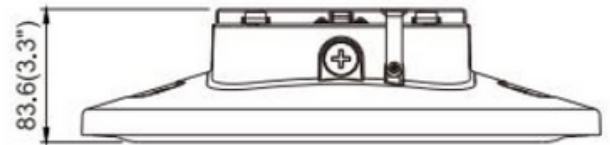

LED Canopy Light

DIMENSIONS

25W/40W/60W