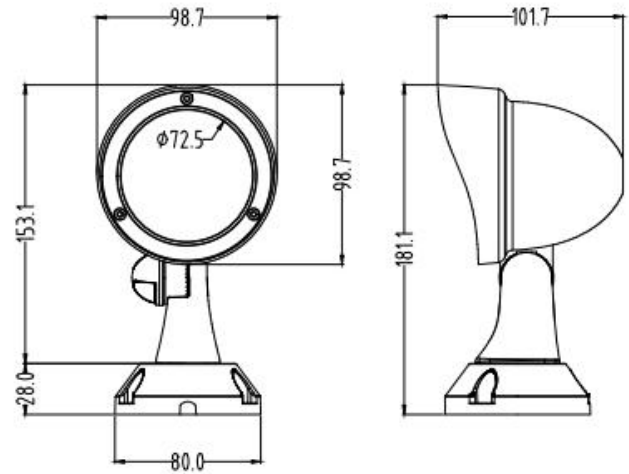

Model:

Optical:

CCT:	27K/30K/35K/40K/50K 5CCT Tunable
Lumen out put:	800LM
Lumen Efficiency	65LM/W
CRI:	>82Ra
LED Chip:	SMD 2835

Electrical:

Rated Power:	12W
Power Factor:	0.95
Input voltage:	12-24V AC/DC
Beam Angle:	45°

LED Landscape Spot Light

DIMENSION

ADJUSTABLE LIGHT HEAD & RUGGED ALUMINUM SHELL

- Adjustable light head for a more flexible directional lighting
- The rugged aluminum shell is corrosion-resistant

LED Landscape Spot Light

DIMENSION

Pathway

This landscape light has a 48° spotlight angle, not dazzling, highlight key landscapes. CR90+, more colorful, better eye protection.

Garden

Not only does it light up your courtyard with soft light at night, but this stylishly shaped fixture is also a beautiful decoration for you during the daytime.