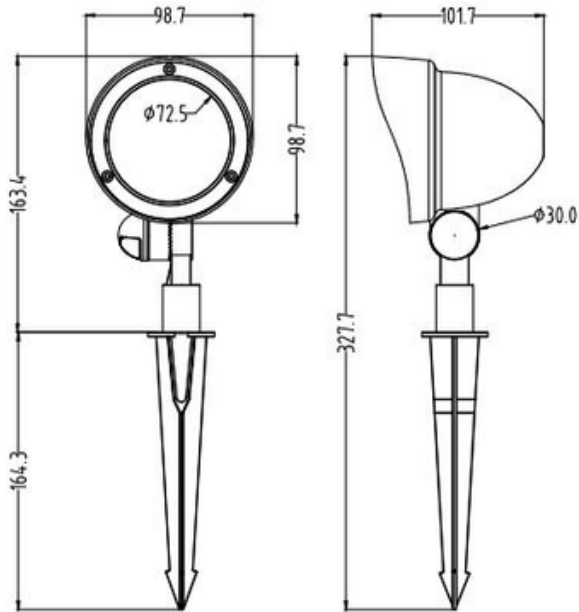

Model:

Optical:

CCT:	27K/30K/35K/40K/50K 5CCT Tunable
Lumen out put:	800LM
Lumen Efficiency	65LM/W
CRI:	>82Ra
LED Chip:	SMD 2835

Electrical:

Rated Power:	12W
Power Factor:	0.95
Input voltage:	12-24V AC/DC
Beam Angle:	45°

LED Landscape Spot Light

DIMENSION

ADJUSTABLE LIGHT HEAD & RUGGED ALUMINUM SHELL

- Adjustable light head for a more flexible directional lighting
- The rugged aluminum shell is corrosion-resistant

LED Landscape Spot Light

DIMENSION

Pathway

This landscape light has a 48° spotlight angle, not dazzling, highlight key landscapes. CR90+, more colorful, better eye protection.

Garden

Not only does it light up your courtyard with soft light at night, but this stylishly shaped fixture is also a beautiful decoration for you during the daytime.