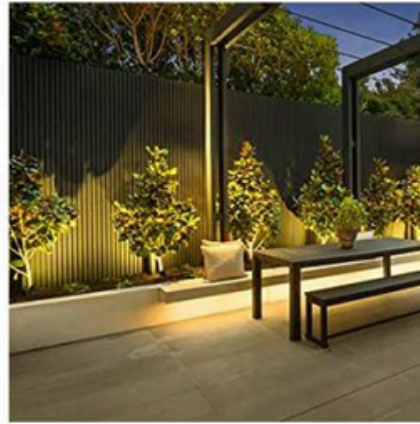

LED Landscape Spot Light

Description:

LED 12W Outdoor low voltage 12V-24V AC/DC landscape light with corrosion-resistant aluminum housing , high brightness LED chip,P65 excellent waterproof performance, 180degree Rotation, widely used in gardens, courtyard and pathways. Slim and modern appearance is suitable for landscape decoration. The fine landscape lighting lamp lights up your garden, lawn, yard at night, and comfort you with high-end atmosphere in the day, perfectly matching the ambient environment

LED Landscape Spot Light

DIMENSION

ADJUSTABLE LIGHT HEAD & RUGGED ALUMINUM SHELL

- Adjustable light head for a more flexible directional lighting
- The rugged aluminum shell is corrosion-resistant

LED Landscape Spot Light

DIMENSION

Pathway

This landscape light has a 48° spotlight angle, not dazzling, highlight key landscapes. CR90+, more colorful, better eye protection.

Garden

Not only does it light up your courtyard with soft light at night, but this stylishly shaped fixture is also a beautiful decoration for you during the daytime.