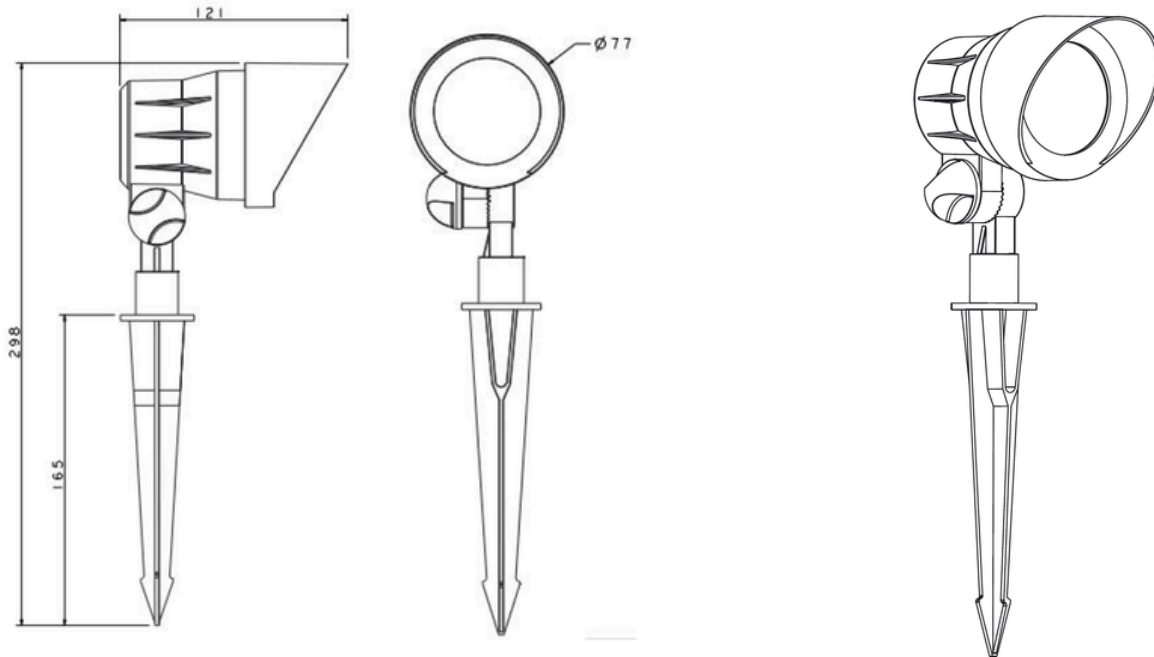

LED Landscape Spot Light

Description:

Outdoor low voltage 12V AC/DC - 5W landscape light with corrosion-resistant aluminum housing , high brightness LED chip, IP65 excellent waterproof performance, 180degree Rotation, widely used in gardens, courtyard and pathways. Slim and modern appearance is suitable for landscape decoration. The fine landscape lighting lamp lights up your garden, lawn, yard at night, and comfort you with high-end atmosphere in the day, perfectly matching the ambient environment

Model:

Optical:

CCT:	2700K/3000K/5000K
Lumen out put:	450LM
Lumen Efficiency	90LM/W
CRI:	>80Ra
LED Chip:	SMD 2835

Electrical:

Rated Power:	5W
Power Factor:	>0.9
Input voltage:	12V-24V AC/DC
Beam Angle:	50°

Adjustable light head for a more flexible directional lighting

LED Landscape Spot Light

DIMENSION

LED Landscape Spot Light

Applications

Courtyard

The IP65 waterproof rating and the rugged aluminum housing bring you excellent waterproof performance with corrosion resistance and heat dissipation capacity, resisting the damage of heavy rain. This is the best choice for outdoor wet locations.