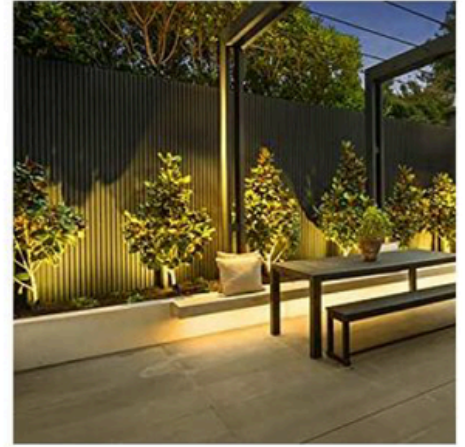

LED Landscape Spot Light

Description:

Outdoor low voltage 12V AC/DC - 5W landscape light with corrosion-resistant aluminum housing , high brightness LED chip, IP65 excellent waterproof performance, 180degree Rotation, widely used in gardens, courtyard and pathways. Slim and modern appearance is suitable for landscape decoration. The fine landscape lighting lamp lights up your garden, lawn, yard at night, and comfort you with high-end atmosphere in the day, perfectly matching the ambient environment

Adjustable light head for a more flexible directional lighting

LED Landscape Spot Light

DIMENSION

LED Landscape Spot Light

Applications

Courtyard

The IP65 waterproof rating and the rugged aluminum housing bring you excellent waterproof performance with corrosion resistance and heat dissipation capacity, resisting the damage of heavy rain. This is the best choice for outdoor wet locations.

Pathway

This landscape light has a 48° spotlight angle, not dazzling, highlight key landscapes. CR90+, more colorful, better eye protection.

Garden

Not only does it light up your courtyard with soft light at night, but this stylishly shaped fixture is also a beautiful decoration for you during the daytime.